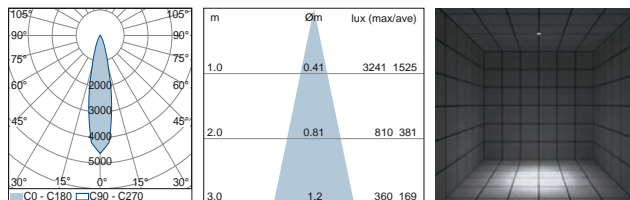

Luxy Small Adjustable 7.8W

CE IP65 CLIII

Product codes

Code	W	Optic	Lm	K	CRI
ALUXYSA21Y	7.8	21°	715	2700	80
ALUXYSA21W	7.8	21°	760	3000	80
ALUXYSA21N	7.8	21°	805	4000	90
ALUXYSA22Y	7.8	26°	705	2700	80
ALUXYSA22W	7.8	26°	750	3000	80
ALUXYSA22N	7.8	26°	800	4000	90
ALUXYSA23Y	7.8	45°	630	2700	80
ALUXYSA23W	7.8	45°	665	3000	80
ALUXYSA23N	7.8	45°	710	4000	90
ALUXYSA24Y	7.8	65°	620	2700	80
ALUXYSA24W	7.8	65°	660	3000	80
ALUXYSA24N	7.8	65°	705	4000	80

+ Finishing codes

Code	Front ring colour	Cone colour
WB	White	Black
WW	White	White
WG	White	Gold
BB	Black	Black
BW	Black	White
BG	Black	Gold

+ Power supply codes

Code	Power supply type
ST0700	Standard - 700 mA
DI0700	DIM1-10 - 700 mA
DA0700	DIM DALI - 700 mA

21° 7.8W

26° 7.8W

45° 7.8W

65° 7.8W