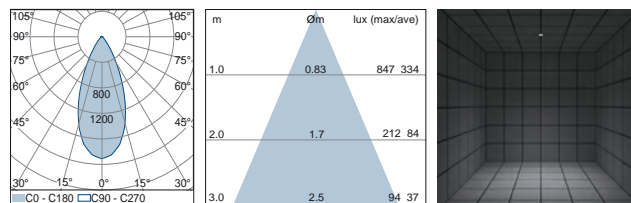

Electrical features

Remote power supply not included.
Class III device.

Source type	High power LED
Luminaire wattage	5.5W - 7.8W - 12W
Colour temperature	2700K - 3000K - 4000K
CRI	80 - on request 90
Beam	21° - 26° - 45° - 65°
Driver	Remote
Input current	Max 1050 mA
Protection class	CLIII
IP rating	IP65
Weight	0.3 kg
Dimensions	Ø 85 x h 110

21° 5.5W

26° 5.5W

45° 5.5W

65° 5.5W

Luxy Small Adjustable 7.8W

CE IP65 CLIII

Product codes

Code	W	Optic	Lm	K	CRI
ALUXYSA21Y	7.8	21°	715	2700	80
ALUXYSA21W	7.8	21°	760	3000	80
ALUXYSA21N	7.8	21°	805	4000	90
ALUXYSA22Y	7.8	26°	705	2700	80
ALUXYSA22W	7.8	26°	750	3000	80
ALUXYSA22N	7.8	26°	800	4000	90
ALUXYSA23Y	7.8	45°	630	2700	80
ALUXYSA23W	7.8	45°	665	3000	80
ALUXYSA23N	7.8	45°	710	4000	90
ALUXYSA24Y	7.8	65°	620	2700	80
ALUXYSA24W	7.8	65°	660	3000	80
ALUXYSA24N	7.8	65°	705	4000	80