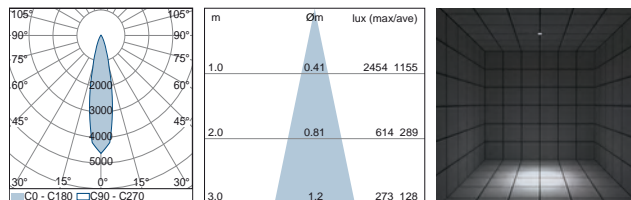

Luxy Small Adjustable 5,5W

CE IP65 CLIII

Product codes

Code	W	Optic	Lm	K	CRI
ALUXYSA11Y	5.5	21°	535	2700	80
ALUXYSA11W	5.5	21°	570	3000	80
ALUXYSA11N	5.5	21°	605	4000	90
ALUXYSA12Y	5.5	26°	530	2700	80
ALUXYSA12W	5.5	26°	565	3000	80
ALUXYSA12N	5.5	26°	600	4000	90
ALUXYSA13Y	5.5	45°	470	2700	80
ALUXYSA13W	5.5	45°	500	3000	80
ALUXYSA13N	5.5	45°	535	4000	90
ALUXYSA14Y	5.5	65°	465	2700	80
ALUXYSA14W	5.5	65°	495	3000	80
ALUXYSA14N	5.5	65°	525	4000	90

+ Finishing codes

Code	Front ring colour	Cone colour
WB	White	Black
WW	White	White
WG	White	Gold
BB	Black	Black
BW	Black	White
BG	Black	Gold

+ Power supply codes

Code	Power supply type
ST0500	Standard - 500 mA
DI0500	DIM1-10 - 500 mA
DA0500	DIM DALI - 500 mA

21° 5.5W

26° 5.5W

45° 5.5W

65° 5.5W