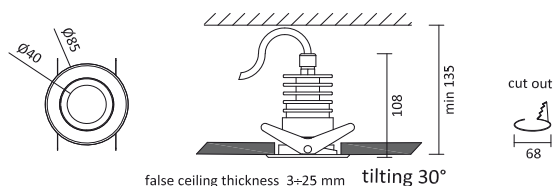

Luxy Small Adjustable

CE IP65 CLIII 

Installation

Ceiling recessed luminaire for indoor and outdoor installation.

Technical description

Body made of machined and anodized aluminum.
Front ring made of die-cast aluminum, painted with polyester powder.
Harmonic stainless steel springs for installation in false ceiling.
High quality power LED.

Electrical features

Remote power supply not included.
Class III device.

Source type	High power LED
Luminaire wattage	5.5W - 7.8W - 12W
Colour temperature	2700K - 3000K - 4000K
CRI	80 - on request 90
Beam	21° - 26° - 45° - 65°
Driver	Remote
Input current	Max 1050 mA
Protection class	CLIII
IP rating	IP65
Weight	0.3 kg
Dimensions	Ø 85 x h 110

Luxy Small Adjustable 5,5W

CE IP65 CLIII 

Product codes

Code	W	Optic	Lm	K	CRI
ALUXYSA11Y	5.5	21°	535	2700	80
ALUXYSA11W	5.5	21°	570	3000	80
ALUXYSA11N	5.5	21°	605	4000	90
ALUXYSA12Y	5.5	26°	530	2700	80
ALUXYSA12W	5.5	26°	565	3000	80
ALUXYSA12N	5.5	26°	600	4000	90
ALUXYSA13Y	5.5	45°	470	2700	80
ALUXYSA13W	5.5	45°	500	3000	80
ALUXYSA13N	5.5	45°	535	4000	90
ALUXYSA14Y	5.5	65°	465	2700	80
ALUXYSA14W	5.5	65°	495	3000	80
ALUXYSA14N	5.5	65°	525	4000	90

21° 5.5W

26° 5.5W

45° 5.5W

65° 5.5W

Luxy Small Adjustable 7.8W

CE IP65 CLIII

Product codes

Code	W	Optic	Lm	K	CRI
ALUXYSA21Y	7.8	21°	715	2700	80
ALUXYSA21W	7.8	21°	760	3000	80
ALUXYSA21N	7.8	21°	805	4000	90
ALUXYSA22Y	7.8	26°	705	2700	80
ALUXYSA22W	7.8	26°	750	3000	80
ALUXYSA22N	7.8	26°	800	4000	90
ALUXYSA23Y	7.8	45°	630	2700	80
ALUXYSA23W	7.8	45°	665	3000	80
ALUXYSA23N	7.8	45°	710	4000	90
ALUXYSA24Y	7.8	65°	620	2700	80
ALUXYSA24W	7.8	65°	660	3000	80
ALUXYSA24N	7.8	65°	705	4000	80