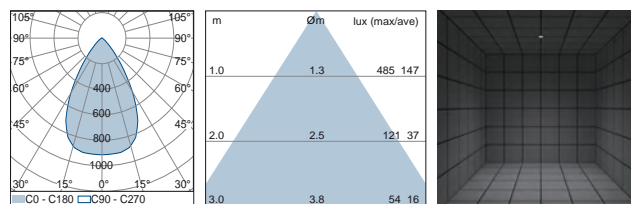

Electrical features

Remote power supply not included.
Class III device.

Source type	High power LED
Luminaire wattage	5.5W - 7.8W - 12W
Colour temperature	2700K - 3000K - 4000K
CRI	80 - on request 90
Beam	21° - 26° - 45° - 65°
Driver	Remote
Input current	Max 1050 mA
Protection class	CLIII
IP rating	IP65
Weight	0.3 kg
Dimensions	Ø 85 x h 110

21° 5.5W

26° 5.5W

45° 5.5W

65° 5.5W

Luxy Small Adjustable 7.8W

CE IP65 CLIII

Product codes

Code	W	Optic	Lm	K	CRI
ALUXYSA21Y	7.8	21°	715	2700	80
ALUXYSA21W	7.8	21°	760	3000	80
ALUXYSA21N	7.8	21°	805	4000	90
ALUXYSA22Y	7.8	26°	705	2700	80
ALUXYSA22W	7.8	26°	750	3000	80
ALUXYSA22N	7.8	26°	800	4000	90
ALUXYSA23Y	7.8	45°	630	2700	80
ALUXYSA23W	7.8	45°	665	3000	80
ALUXYSA23N	7.8	45°	710	4000	90
ALUXYSA24Y	7.8	65°	620	2700	80
ALUXYSA24W	7.8	65°	660	3000	80
ALUXYSA24N	7.8	65°	705	4000	80