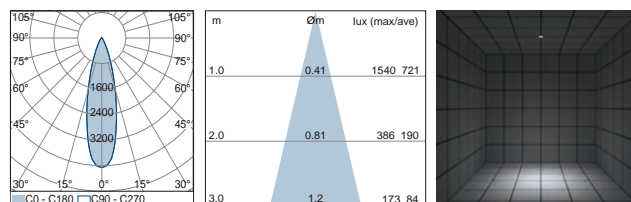

Electrical features

Remote power supply not included.
Class III device.

Source type	High power LED
Luminaire wattage	5.5W - 7.8W - 12W
Colour temperature	2700K - 3000K - 4000K
CRI	80 - on request 90
Beam	21° - 26° - 45° - 65°
Driver	Remote
Input current	Max 1050 mA
Protection class	CLIII
IP rating	IP65
Weight	0.3 kg
Dimensions	Ø 85 x h 110

21° 5.5W

26° 5.5W

45° 5.5W

65° 5.5W

Luxy Small Adjustable 7.8W

CE IP65 CLIII

Product codes

Code	W	Optic	Lm	K	CRI
ALUXYSA21Y	7.8	21°	715	2700	80
ALUXYSA21W	7.8	21°	760	3000	80
ALUXYSA21N	7.8	21°	805	4000	90
ALUXYSA22Y	7.8	26°	705	2700	80
ALUXYSA22W	7.8	26°	750	3000	80
ALUXYSA22N	7.8	26°	800	4000	90
ALUXYSA23Y	7.8	45°	630	2700	80
ALUXYSA23W	7.8	45°	665	3000	80
ALUXYSA23N	7.8	45°	710	4000	90
ALUXYSA24Y	7.8	65°	620	2700	80
ALUXYSA24W	7.8	65°	660	3000	80
ALUXYSA24N	7.8	65°	705	4000	80