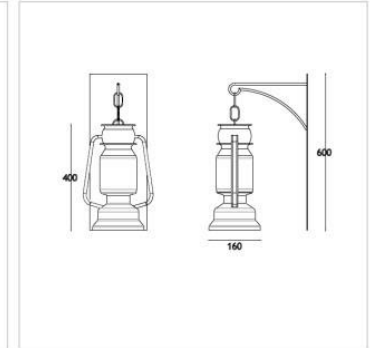

Architectural Lighting

Wall Bracket

LOCATION

Local streets

CE CLI IP65

PRODUCT DESCRIPTION

PHOTOMETRY

TECHNICAL DATA

Colour temperature	2700 K
Luminous flux	2400 lm
Power supply	20 W
Luminous efficacy	120 lm/W
Colour index	80 CRI
Optics	Semidiffusing, elliptica.
Input	220 - 240 V 50-60 Hz

Tassoni & Pesenti