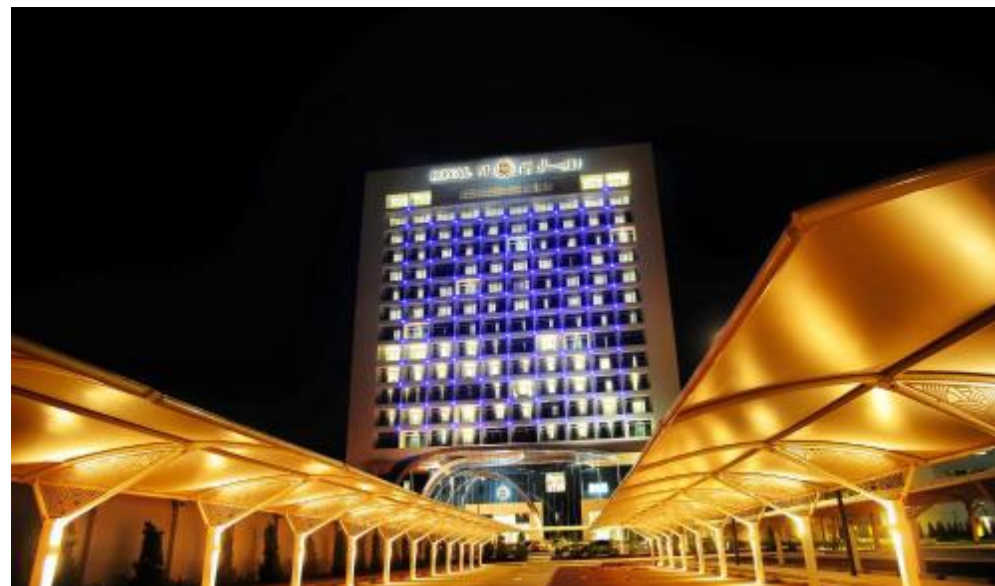

SKY HABITAT
SINGAPORE

VILLE PRIVATE VARIE

DUBAI PARK &
RESORTS

LANDSCAPE & FACADE

ESEMPI DI REFERENZE

LAPITA HOTEL DUBAI,

ROYAL M HOTEL
FUJEIRA,

LEGO HOTEL DUBAI,