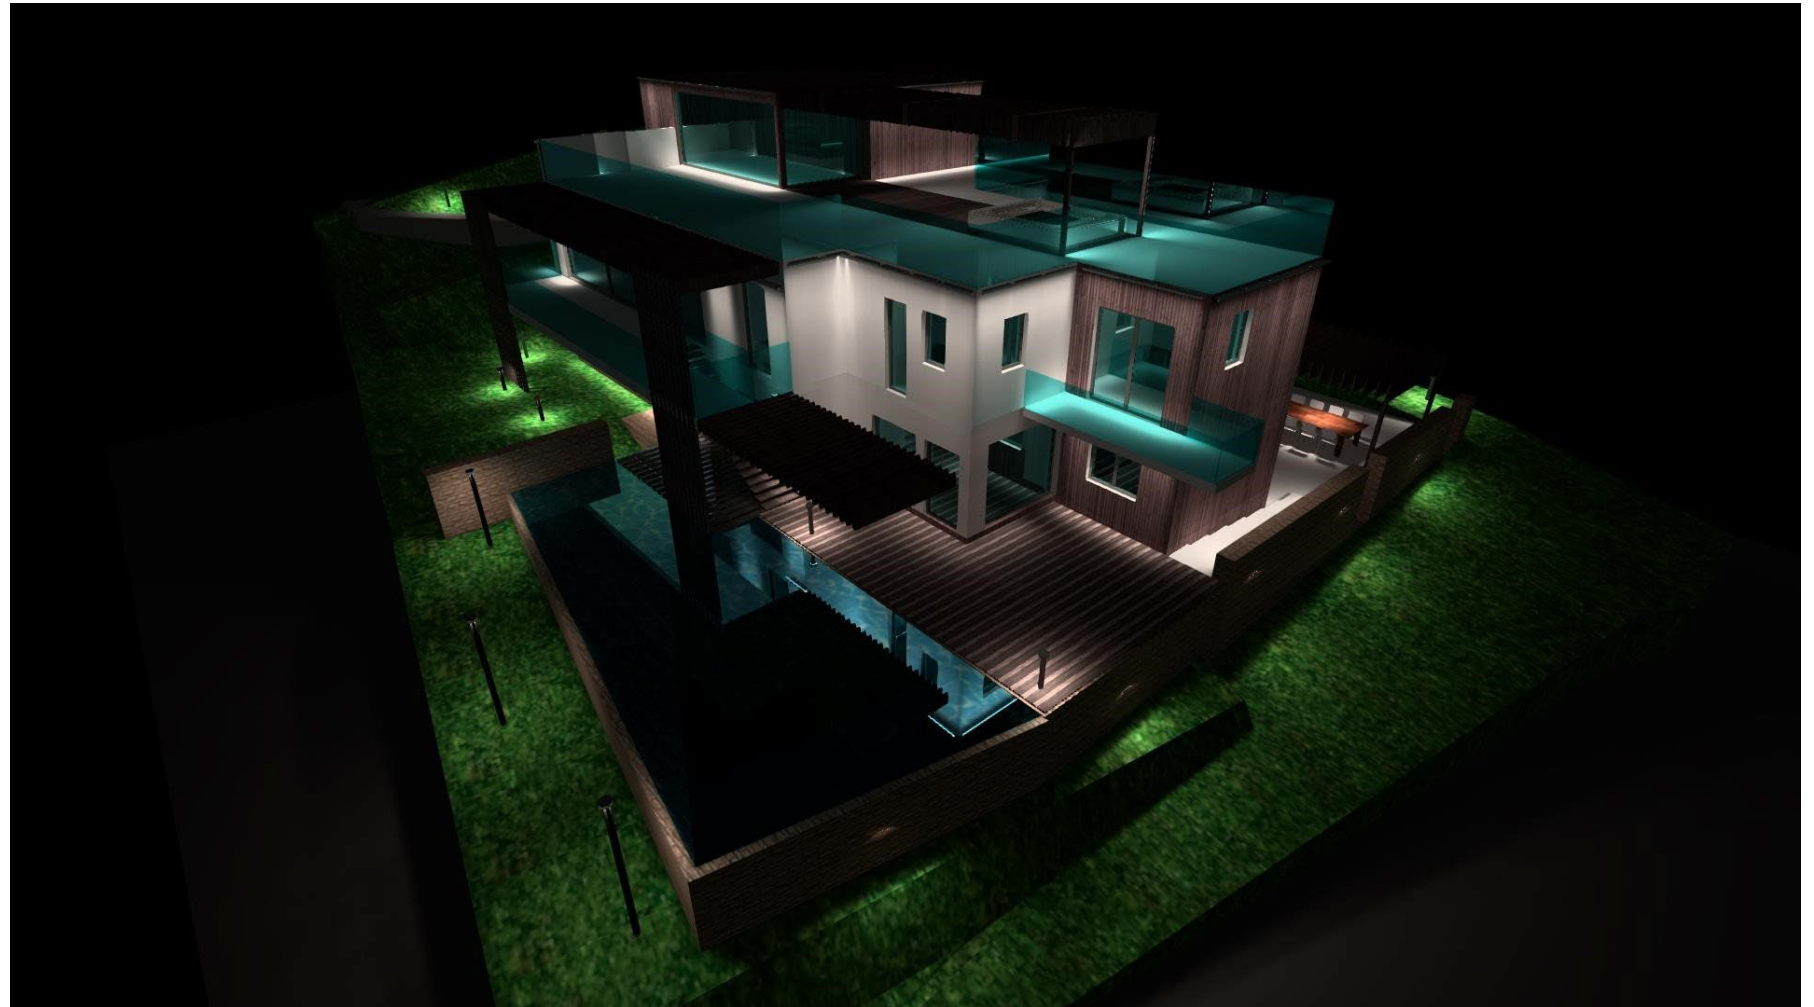

SERVIZI:
ESEMPIO 1

CAN FURNET – IBIZA, SPAIN

Rendering fotorealistici