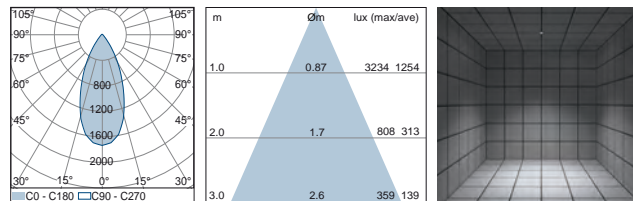

Luxy Big Accent 24W

CE IP65 CLIII

Product codes

Code	W	Optic	Lm	K	CRI
ALUXYBA51Y	24	25°	2810	2700	80
ALUXYBA51W	24	25°	2930	3000	80
ALUXYBA51N	24	25°	3030	4000	90
ALUXYBA52Y	24	34°	2780	2700	80
ALUXYBA52W	24	34°	2895	3000	80
ALUXYBA52N	24	34°	3000	4000	80
ALUXYBA53Y	24	46°	2815	2700	80
ALUXYBA53W	24	46°	2930	3000	80
ALUXYBA53N	24	46°	3035	4000	80
ALUXYBA54Y	24	75°	2845	2700	80
ALUXYBA54W	24	75°	2965	3000	80
ALUXYBA54N	24	75°	3070	4000	80

+ Finishing codes

Code	Front ring colour	Cone colour
WB	White	Black
WW	White	White
WG	White	Gold
BB	Black	Black
BW	Black	White
BG	Black	Gold

+ Power supply codes

Code	Power supply type
ST0700	Standard - 700 mA
DI0700	DIM1-10 - 700 mA
DA0700	DIM DALI - 700 mA

25° 24W

34° 24W

46° 24W

75° 24W