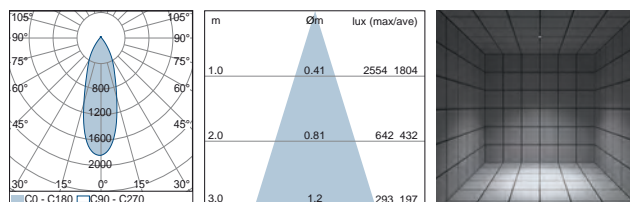

Luxy Big Accent 16.7W

CE IP65 CLIII

Product codes

Code	W	Optic	Lm	K	CRI
ALUXYBA41Y	16.7	25°	2115	2700	80
ALUXYBA41W	16.7	25°	2200	3000	80
ALUXYBA41N	16.7	25°	2280	4000	90
ALUXYBA42Y	16.7	34°	2090	2700	80
ALUXYBA42W	16.7	34°	2175	3000	80
ALUXYBA42N	16.7	34°	2255	4000	80
ALUXYBA43Y	16.7	46°	2115	2700	80
ALUXYBA43W	16.7	46°	2205	3000	80
ALUXYBA43N	16.7	46°	2285	4000	80
ALUXYBA44Y	16.7	75°	2140	2700	80
ALUXYBA44W	16.7	75°	2230	3000	80
ALUXYBA44N	16.7	75°	2310	4000	80

+ Finishing codes

Code	Front ring colour	Cone colour
WB	White	Black
WW	White	White
WG	White	Gold
BB	Black	Black
BW	Black	White
BG	Black	Gold

+ Power supply codes

Code	Power supply type
ST0500	Standard - 500 mA
DI0500	DIM1-10 - 500 mA
DA0500	DIM DALI - 500 mA

25° 16.7W

34° 16.7W

46° 16.7W

75° 16.7W