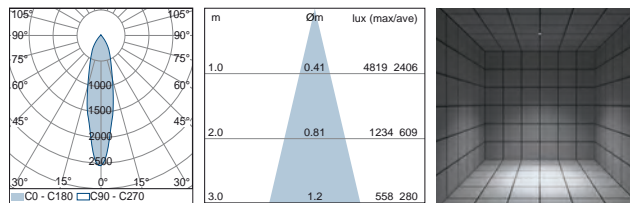

Luxy Big Accent 16.7W

CE IP65 CLIII

Product codes

Code	W	Optic	Lm	K	CRI
ALUXYBA41Y	16.7	25°	2115	2700	80
ALUXYBA41W	16.7	25°	2200	3000	80
ALUXYBA41N	16.7	25°	2280	4000	90
ALUXYBA42Y	16.7	34°	2090	2700	80
ALUXYBA42W	16.7	34°	2175	3000	80
ALUXYBA42N	16.7	34°	2255	4000	80
ALUXYBA43Y	16.7	46°	2115	2700	80
ALUXYBA43W	16.7	46°	2205	3000	80
ALUXYBA43N	16.7	46°	2285	4000	80
ALUXYBA44Y	16.7	75°	2140	2700	80
ALUXYBA44W	16.7	75°	2230	3000	80
ALUXYBA44N	16.7	75°	2310	4000	80

+ Finishing codes

Code	Front ring colour	Cone colour
WB	White	Black
WW	White	White
WG	White	Gold
BB	Black	Black
BW	Black	White
BG	Black	Gold

+ Power supply codes

Code	Power supply type
ST0500	Standard - 500 mA
DI0500	DIM1-10 - 500 mA
DA0500	DIM DALI - 500 mA

25° 16.7W

34° 16.7W

46° 16.7W

75° 16.7W