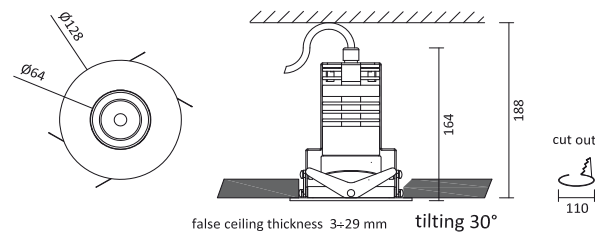

Luxy Big Accent 16.7W

CE IP65 CLIII