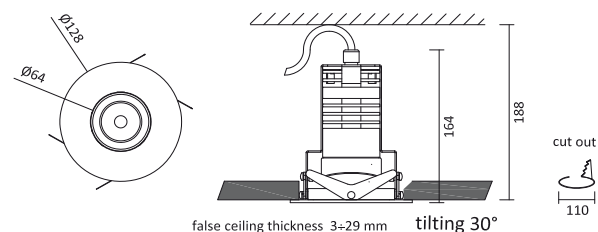

Luxy Big Accent 24W

CE IP65 CLIII