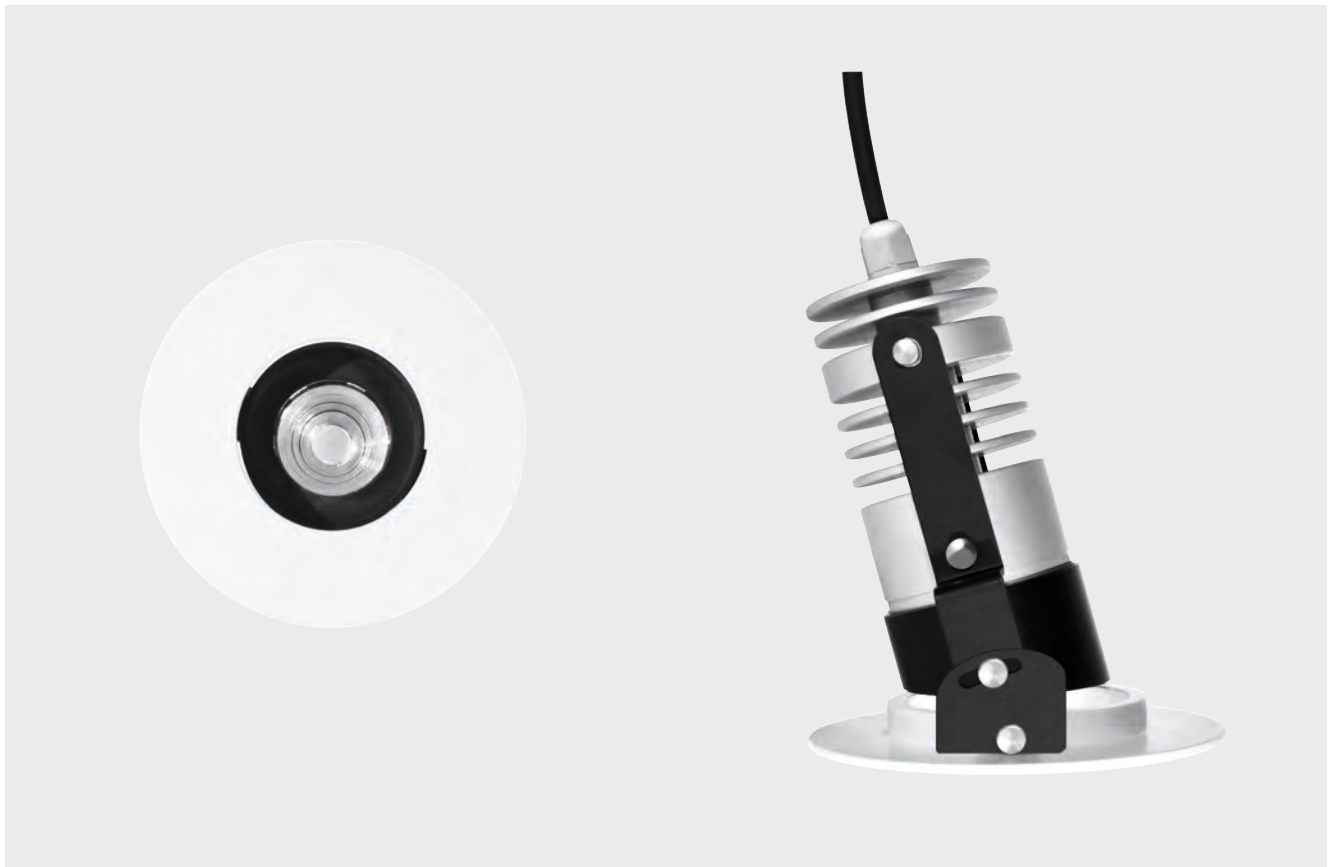

## Luxy Big Accent

CE IP65 CLIII 

### Installation

Ceiling recessed luminaire for indoor and outdoor installation.

### Technical description

Body made of machined and anodized aluminum.  
 Front ring made of die-cast aluminum, painted with polyester powder.  
 Harmonic stainless steel springs for installation in false ceiling.  
 High quality COB LED.

### Electrical features

Remote power supply not included.  
 Class III device.

Source type	COB LED
Luminaire wattage	16.7W - 24W
Colour temperature	2700K - 3000K - 4000K
CRI	80 - on request 90
Beam	25° - 34° - 46° - 75°
Driver	Remote
Input current	Max 700 mA
Protection class	CLIII
IP rating	IP65
Weight	1 kg
Dimensions	Ø 128 x h 162