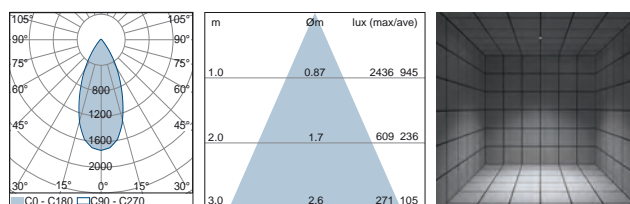

Luxy Big Accent 16.7W

CE IP65 CLIII

Product codes

Code	W	Optic	Lm	K	CRI
ALUXYBA41Y	16.7	25°	2115	2700	80
ALUXYBA41W	16.7	25°	2200	3000	80
ALUXYBA41N	16.7	25°	2280	4000	90
ALUXYBA42Y	16.7	34°	2090	2700	80
ALUXYBA42W	16.7	34°	2175	3000	80
ALUXYBA42N	16.7	34°	2255	4000	80
ALUXYBA43Y	16.7	46°	2115	2700	80
ALUXYBA43W	16.7	46°	2205	3000	80
ALUXYBA43N	16.7	46°	2285	4000	80
ALUXYBA44Y	16.7	75°	2140	2700	80
ALUXYBA44W	16.7	75°	2230	3000	80
ALUXYBA44N	16.7	75°	2310	4000	80

+ Finishing codes

Code	Front ring colour	Cone colour
WB	White	Black
WW	White	White
WG	White	Gold
BB	Black	Black
BW	Black	White
BG	Black	Gold

+ Power supply codes

Code	Power supply type
ST0500	Standard - 500 mA
DI0500	DIM1-10 - 500 mA
DA0500	DIM DALI - 500 mA

25° 16.7W

34° 16.7W

46° 16.7W

75° 16.7W