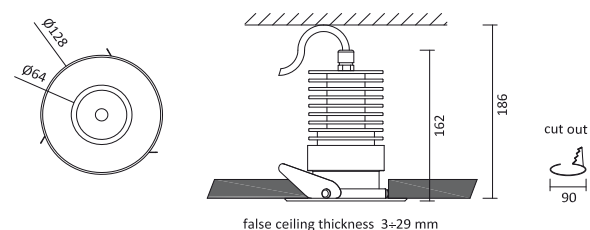

Electrical features

Remote power supply not included.
Class III device.

Source type	COB LED
Luminaire wattage	16.7W - 24W
Colour temperature	2700K - 3000K - 4000K
CRI	80 - on request 90
Beam	25° - 34° - 46° - 75°
Driver	Remote
Input current	Max 700 mA
Protection class	CLIII
IP rating	IP65
Weight	1 kg
Dimensions	Ø 128 x h 162

25° 16.7W

34° 16.7W

46° 16.7W

75° 16.7W

Luxy Big Fix 24W

CE IP65 CLIII 

Product codes

Code	W	Optic	Lm	K	CRI
ALUXYBF51Y	24	25°	2810	2700	80
ALUXYBF51W	24	25°	2930	3000	80
ALUXYBF51N	24	25°	3030	4000	90
ALUXYBF52Y	24	34°	2780	2700	80
ALUXYBF52W	24	34°	2895	3000	80
ALUXYBF52N	24	34°	3000	4000	80
ALUXYBF53Y	24	46°	2815	2700	80
ALUXYBF53W	24	46°	2930	3000	80
ALUXYBF53N	24	46°	3035	4000	80
ALUXYBF54Y	24	75°	2845	2700	80
ALUXYBF54W	24	75°	2965	3000	80
ALUXYBF54N	24	75°	3070	4000	80