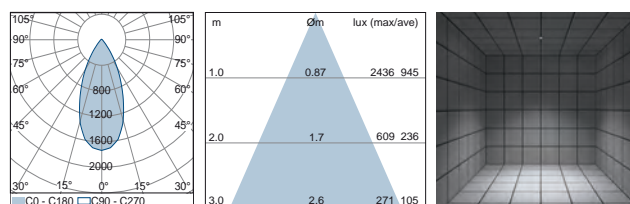

Electrical features

Remote power supply not included.
Class III device.

Source type	COB LED
Luminaire wattage	16.7W - 24W
Colour temperature	2700K - 3000K - 4000K
CRI	80 - on request 90
Beam	25° - 34° - 46° - 75°
Driver	Remote
Input current	Max 700 mA
Protection class	CLIII
IP rating	IP65
Weight	1 kg
Dimensions	Ø 128 x h 162

25° 16.7W

34° 16.7W

46° 16.7W

75° 16.7W

Luxy Big Fix 24W

CE IP65 CLIII 

Product codes

Code	W	Optic	Lm	K	CRI
ALUXYBF51Y	24	25°	2810	2700	80
ALUXYBF51W	24	25°	2930	3000	80
ALUXYBF51N	24	25°	3030	4000	90
ALUXYBF52Y	24	34°	2780	2700	80
ALUXYBF52W	24	34°	2895	3000	80
ALUXYBF52N	24	34°	3000	4000	80
ALUXYBF53Y	24	46°	2815	2700	80
ALUXYBF53W	24	46°	2930	3000	80
ALUXYBF53N	24	46°	3035	4000	80
ALUXYBF54Y	24	75°	2845	2700	80
ALUXYBF54W	24	75°	2965	3000	80
ALUXYBF54N	24	75°	3070	4000	80