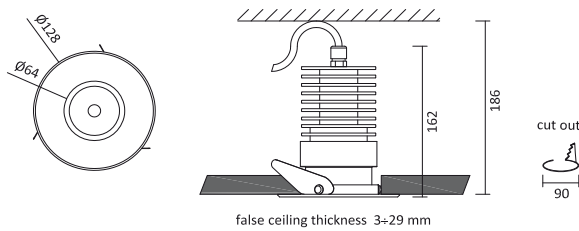

Luxy Big Fix

CE IP65 CLIII 

Installation

Ceiling recessed luminaire for indoor and outdoor installation.

Technical description

Body made of machined and anodized aluminum.
Front ring made of die-cast aluminum, painted with polyester powder.
Harmonic stainless steel springs for installation in false ceiling.
High quality COB LED.

Electrical features

Remote power supply not included.
Class III device.

Source type	COB LED
Luminaire wattage	16.7W - 24W
Colour temperature	2700K - 3000K - 4000K
CRI	80 - on request 90
Beam	25° - 34° - 46° - 75°
Driver	Remote
Input current	Max 700 mA
Protection class	CLIII
IP rating	IP65
Weight	1 kg
Dimensions	Ø 128 x h 162

Luxy Big Fix 16.7W

CE IP65 CLIII

Product codes

Code	W	Optic	Lm	K	CRI
ALUXYBF41Y	16.7	25°	2115	2700	80
ALUXYBF41W	16.7	25°	2200	3000	80
ALUXYBF41N	16.7	25°	2280	4000	90
ALUXYBF42Y	16.7	34°	2090	2700	80
ALUXYBF42W	16.7	34°	2175	3000	80
ALUXYBF42N	16.7	34°	2255	4000	80
ALUXYBF43Y	16.7	46°	2115	2700	80
ALUXYBF43W	16.7	46°	2205	3000	80
ALUXYBF43N	16.7	46°	2285	4000	80
ALUXYBF44Y	16.7	75°	2140	2700	80
ALUXYBF44W	16.7	75°	2230	3000	80
ALUXYBF44N	16.7	75°	2310	4000	80

25° 16.7W

34° 16.7W

46° 16.7W

75° 16.7W

Luxy Big Fix 24W

CE IP65 CLIII 

Product codes

Code	W	Optic	Lm	K	CRI
ALUXYBF51Y	24	25°	2810	2700	80
ALUXYBF51W	24	25°	2930	3000	80
ALUXYBF51N	24	25°	3030	4000	90
ALUXYBF52Y	24	34°	2780	2700	80
ALUXYBF52W	24	34°	2895	3000	80
ALUXYBF52N	24	34°	3000	4000	80
ALUXYBF53Y	24	46°	2815	2700	80
ALUXYBF53W	24	46°	2930	3000	80
ALUXYBF53N	24	46°	3035	4000	80
ALUXYBF54Y	24	75°	2845	2700	80
ALUXYBF54W	24	75°	2965	3000	80
ALUXYBF54N	24	75°	3070	4000	80