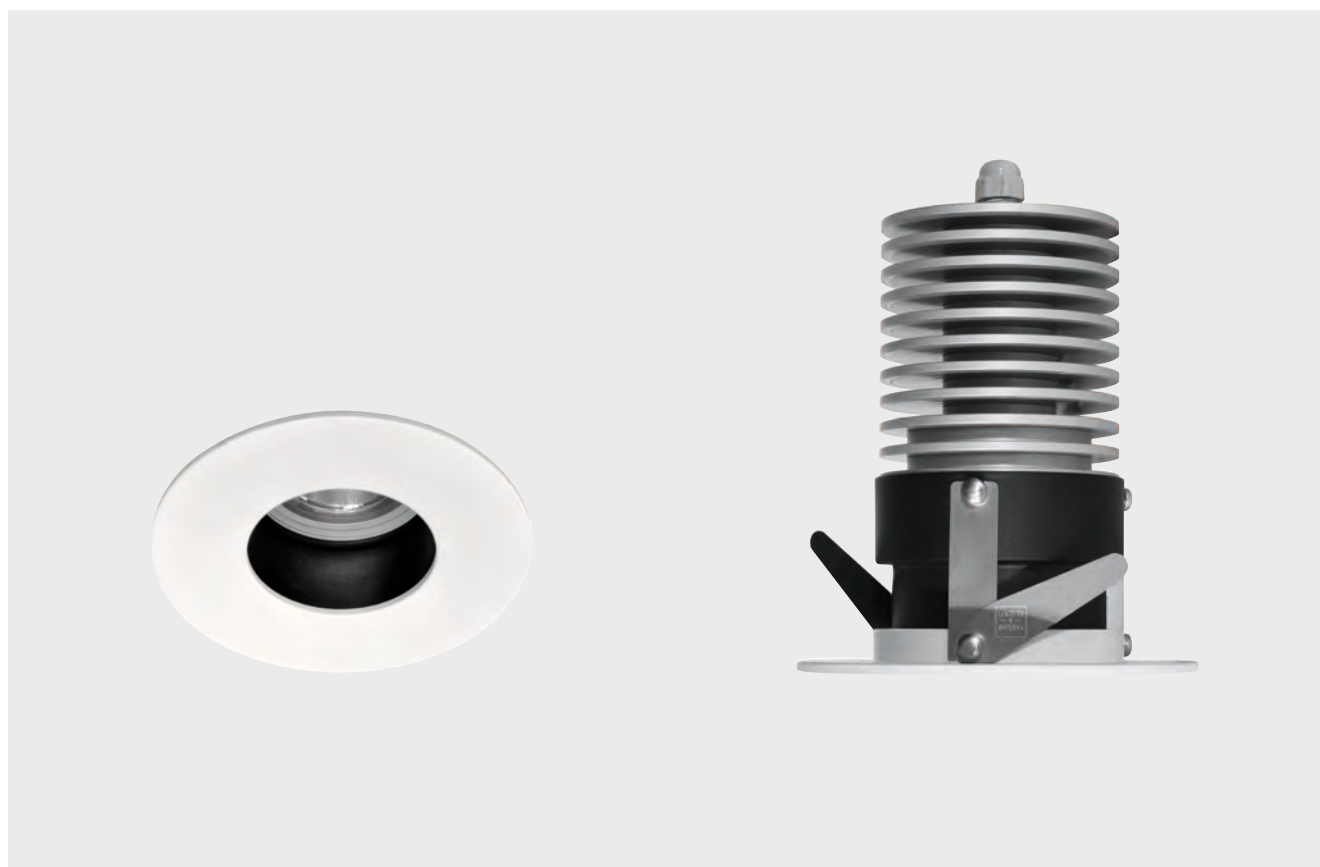

Luxy Big Fix

CE IP65 CLIII 

Installation

Ceiling recessed luminaire for indoor and outdoor installation.

Technical description

Body made of machined and anodized aluminum.
Front ring made of die-cast aluminum, painted with polyester powder.
Harmonic stainless steel springs for installation in false ceiling.
High quality COB LED.

Electrical features

Remote power supply not included.
Class III device.

Source type	COB LED
Luminaire wattage	16.7W - 24W
Colour temperature	2700K - 3000K - 4000K
CRI	80 - on request 90
Beam	25° - 34° - 46° - 75°
Driver	Remote
Input current	Max 700 mA
Protection class	CLIII
IP rating	IP65
Weight	1 kg
Dimensions	Ø 128 x h 162

Luxy Big Fix 16.7W

CE IP65 CLIII

Product codes

Code	W	Optic	Lm	K	CRI
ALUXYBF41Y	16.7	25°	2115	2700	80
ALUXYBF41W	16.7	25°	2200	3000	80
ALUXYBF41N	16.7	25°	2280	4000	90
ALUXYBF42Y	16.7	34°	2090	2700	80
ALUXYBF42W	16.7	34°	2175	3000	80
ALUXYBF42N	16.7	34°	2255	4000	80
ALUXYBF43Y	16.7	46°	2115	2700	80
ALUXYBF43W	16.7	46°	2205	3000	80
ALUXYBF43N	16.7	46°	2285	4000	80
ALUXYBF44Y	16.7	75°	2140	2700	80
ALUXYBF44W	16.7	75°	2230	3000	80
ALUXYBF44N	16.7	75°	2310	4000	80

+ Finishing codes

Code	Front ring colour	Cone colour
WB	White	Black
WW	White	White
WG	White	Gold
BB	Black	Black
BW	Black	White
BG	Black	Gold

+ Power supply codes

Code	Power supply type
ST0500	Standard - 500 mA
DI0500	DIM1-10 - 500 mA
DA0500	DIM DALI - 500 mA