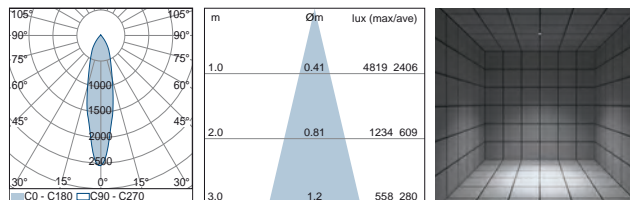

Luxy Big Fix 16.7W

CE IP65 CLIII

Product codes

Code	W	Optic	Lm	K	CRI
ALUXYBF41Y	16.7	25°	2115	2700	80
ALUXYBF41W	16.7	25°	2200	3000	80
ALUXYBF41N	16.7	25°	2280	4000	90
ALUXYBF42Y	16.7	34°	2090	2700	80
ALUXYBF42W	16.7	34°	2175	3000	80
ALUXYBF42N	16.7	34°	2255	4000	80
ALUXYBF43Y	16.7	46°	2115	2700	80
ALUXYBF43W	16.7	46°	2205	3000	80
ALUXYBF43N	16.7	46°	2285	4000	80
ALUXYBF44Y	16.7	75°	2140	2700	80
ALUXYBF44W	16.7	75°	2230	3000	80
ALUXYBF44N	16.7	75°	2310	4000	80

+ Finishing codes

Code	Front ring colour	Cone colour
WB	White	Black
WW	White	White
WG	White	Gold
BB	Black	Black
BW	Black	White
BG	Black	Gold

+ Power supply codes

Code	Power supply type
ST0500	Standard - 500 mA
DI0500	DIM1-10 - 500 mA
DA0500	DIM DALI - 500 mA

25° 16.7W

34° 16.7W

46° 16.7W

75° 16.7W