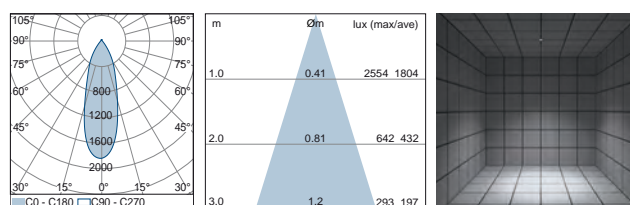

Electrical features

Remote power supply not included.
Class III device.

Source type	COB LED
Luminaire wattage	16.7W - 24W
Colour temperature	2700K - 3000K - 4000K
CRI	80 - on request 90
Beam	25° - 34° - 46° - 75°
Driver	Remote
Input current	Max 700 mA
Protection class	CLIII
IP rating	IP65
Weight	1 kg
Dimensions	Ø 128 x h 162

25° 16.7W

34° 16.7W

46° 16.7W

75° 16.7W

Luxy Big Fix 24W

CE IP65 CLIII 

Product codes

Code	W	Optic	Lm	K	CRI
ALUXYBF51Y	24	25°	2810	2700	80
ALUXYBF51W	24	25°	2930	3000	80
ALUXYBF51N	24	25°	3030	4000	90
ALUXYBF52Y	24	34°	2780	2700	80
ALUXYBF52W	24	34°	2895	3000	80
ALUXYBF52N	24	34°	3000	4000	80
ALUXYBF53Y	24	46°	2815	2700	80
ALUXYBF53W	24	46°	2930	3000	80
ALUXYBF53N	24	46°	3035	4000	80
ALUXYBF54Y	24	75°	2845	2700	80
ALUXYBF54W	24	75°	2965	3000	80
ALUXYBF54N	24	75°	3070	4000	80