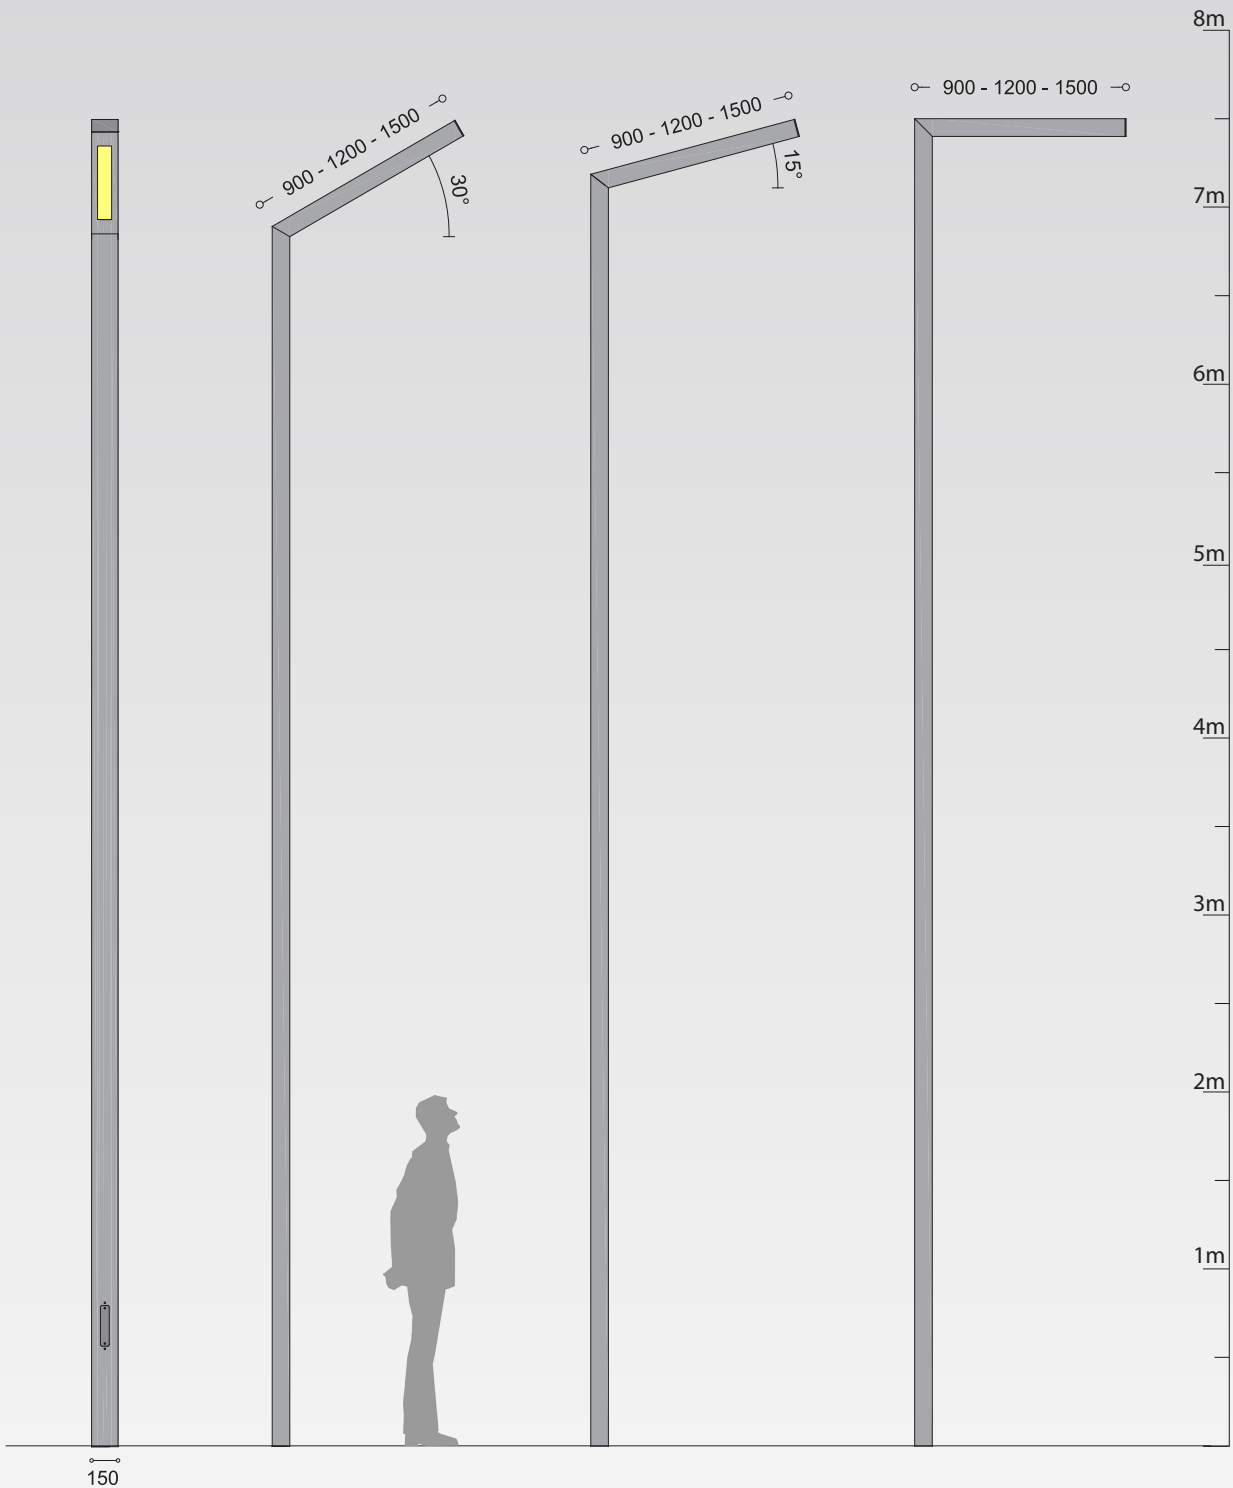

- with square section 80X80mm, 100X100mm or rectangular 100X150mm
- with single or double outreach and personalized configurations can be requested, zed with multiple outreach
- with horizontal or inclined reach at 15° or 30°mm or alternatively mm.
- outreach length of
- at a height of the upper outreach of 4500mm, 6000mm or 7500mm and of the possible secondary outreach respectively at 3500mm, mm or mm, different heights can be configured
- single or double stem.

Biagio 100150 4500 D30

Biagio 100150 4500 D15

Biagio 100150 4500 D00

Biagio - 100x150mm section - 6000mm height - single arm

Biagio 100150 6000 S30

Biagio 100150 6000 S15

Biagio 100150 6000 S00

Biagio - 100x150mm section - 6000mm height - double arm

Biagio 100150 6000 D30

Biagio 100150 6000 D15

Biagio 100150 6000 D00

Biagio - 100x150mm section - 7500mm height - single arm

Biagio 100150 7500 S30

Biagio 100150 7500 S15

Biagio 100150 7500 S00

Biagio - 100x150mm section - 7500mm height - double arm