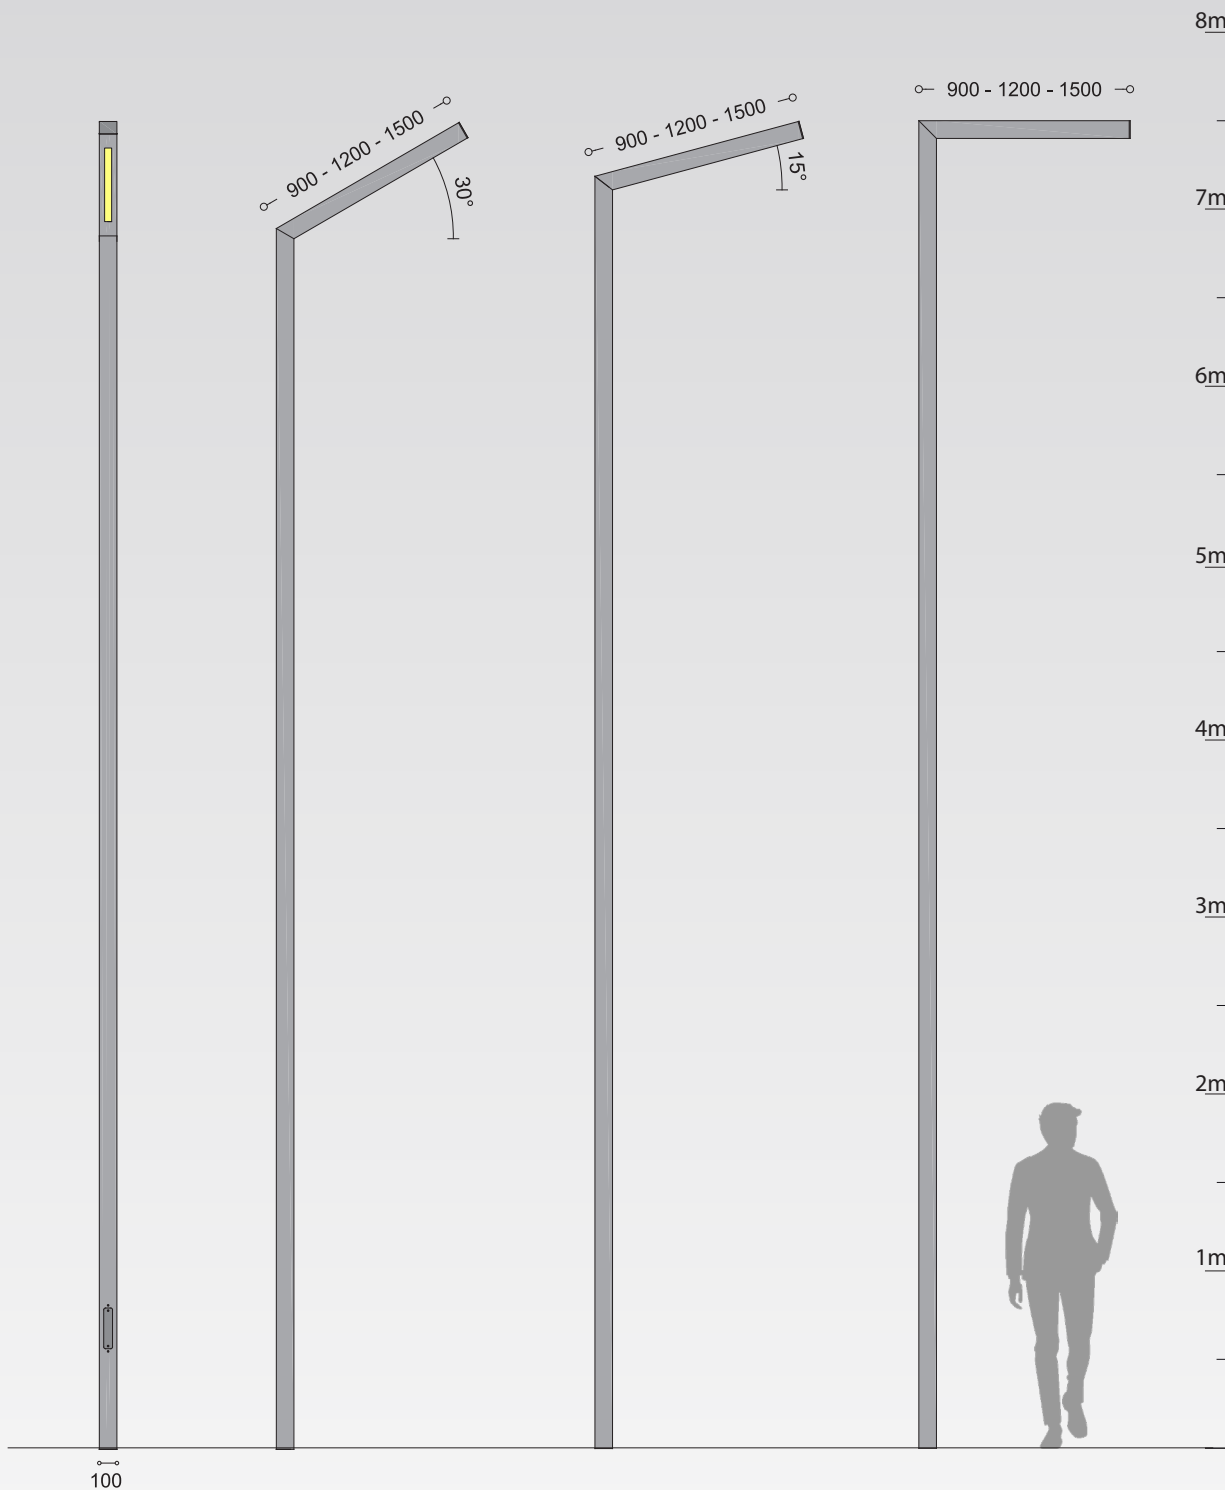

- with square section 80X80mm, 100X100mm or rectangular 100X150mm
- with single or double outreach and personalized configurations can be requested, zed with multiple outreach
- with horizontal or inclined reach at 15° or 30°mm or alternatively mm.
- outreach length of
- at a height of the upper outreach of 4500mm, 6000mm or 7500mm and of the possible secondary outreach respectively at 3500mm, mm or mm, different heights can be configured
- single or double stem.

Ground fixing system by driving into a plinth or alternatively by means of a base plate and anchor bolts.

Technical description

Body and arm in stainless steel with dimensions 80X80 and thickness of 2 or 3 mm.

Biagio 100100 6000 S15

Biagio 100100 6000 S00

Biagio - 100x100mm section - 6000mm height - double arm

Biagio 100100 6000 D30

Biagio 100100 6000 D15

Biagio 100100 6000 D00

Biagio - 100x100mm section - 7500mm height - single arm