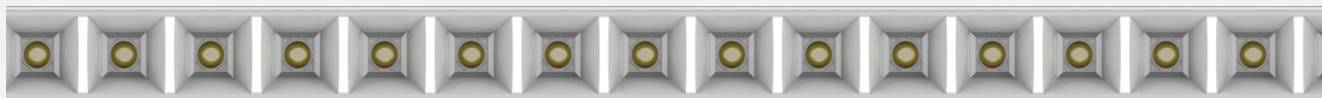

- with square section 80X80mm, 100X100mm or rectangular 100X150mm
- with single or double outreach and personalized configurations can be requested, zed with multiple outreach
- with horizontal or inclined reach at 15° or 30°mm or alternatively mm.
- outreach length of
- at a height of the upper outreach of 4500mm, 6000mm or 7500mm and of the possible secondary outreach respectively at 3500mm, mm or mm, different heights can be configured
- single or double stem.

The LED module is positioned inside the inclined arm.

Front closure with transparent silk-screened screen.

Anti-aging silicone seals.

Electrical characteristics

High quality Power LEDs.

Integrated standard or dimmable 1-10V, DALI or programmable power supply.

Class I or II luminaire with earthing terminal on the pole.

Optica characteristics

Biagio is provided with a wide range of optics: rotosymmetric, symmetric, asymmetric, street, for pedestrian crossing optics, with standard configuration or with low glaring additional system.

Source Type	Power LED
Wattage for each arm	32W - 48W - 64W - 80W - 96W - 112W - 128W
Colour temperature	2700K - 3000K - 4000K
CRI	80
Beam	Rotosymmetric, symmetric, asymmetric, street, for pedestrian crossing optics, with standard configuration or with low glaring additional system.
Driver	Integrated
Input	220-240V 50/60 Hz
Protection class	CLI/II
IP rating	IP66