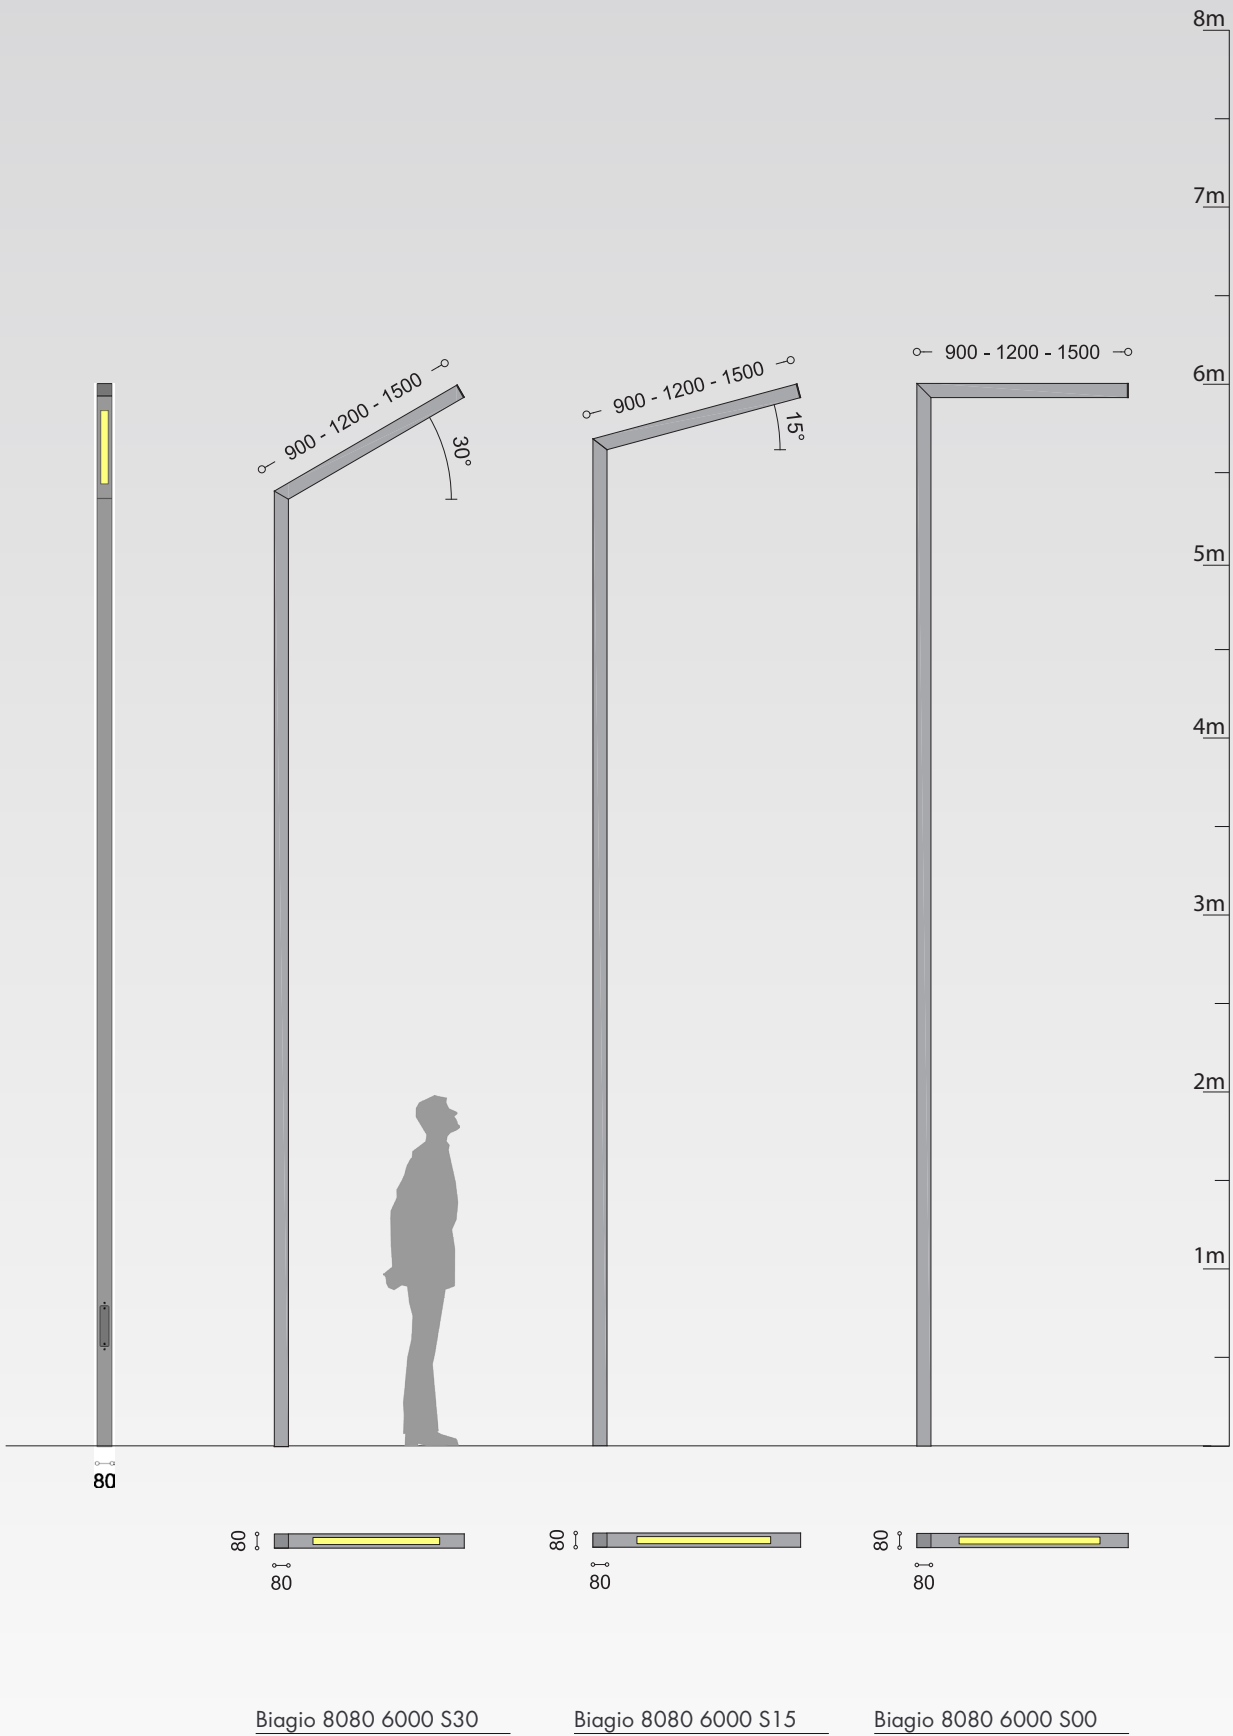

- with square section 80X80mm, 100X100mm or rectangular 100X150mm
- with single or double outreach and personalized configurations can be requested, zed with multiple outreach
- with horizontal or inclined reach at 15° or 30°mm or alternatively mm.
- outreach length of
- at a height of the upper outreach of 4500mm, 6000mm or 7500mm and of the possible secondary outreach respectively at 3500mm, mm or mm, different heights can be configured
- single or double stem.

Biagio 8080 4500 S30

Biagio 8080 4500 S15

Biagio 8080 4500 S00

Biagio - 80x80mm section - 4500mm height - double arm

Biagio 8080 4500 D30

Biagio 8080 4500 D15

Biagio 8080 4500 D00

Biagio - 80x80mm section - 6000mm height - single arm

Biagio - 80x80mm section - 6000mm height - double arm

Biagio 8080 6000 D30

Biagio 8080 6000 D15

Biagio 8080 6000 D00

Biagio - 100x100mm section - 4500mm height - single arm

Biagio 100100 4500 S30

Biagio 100100 4500 S15