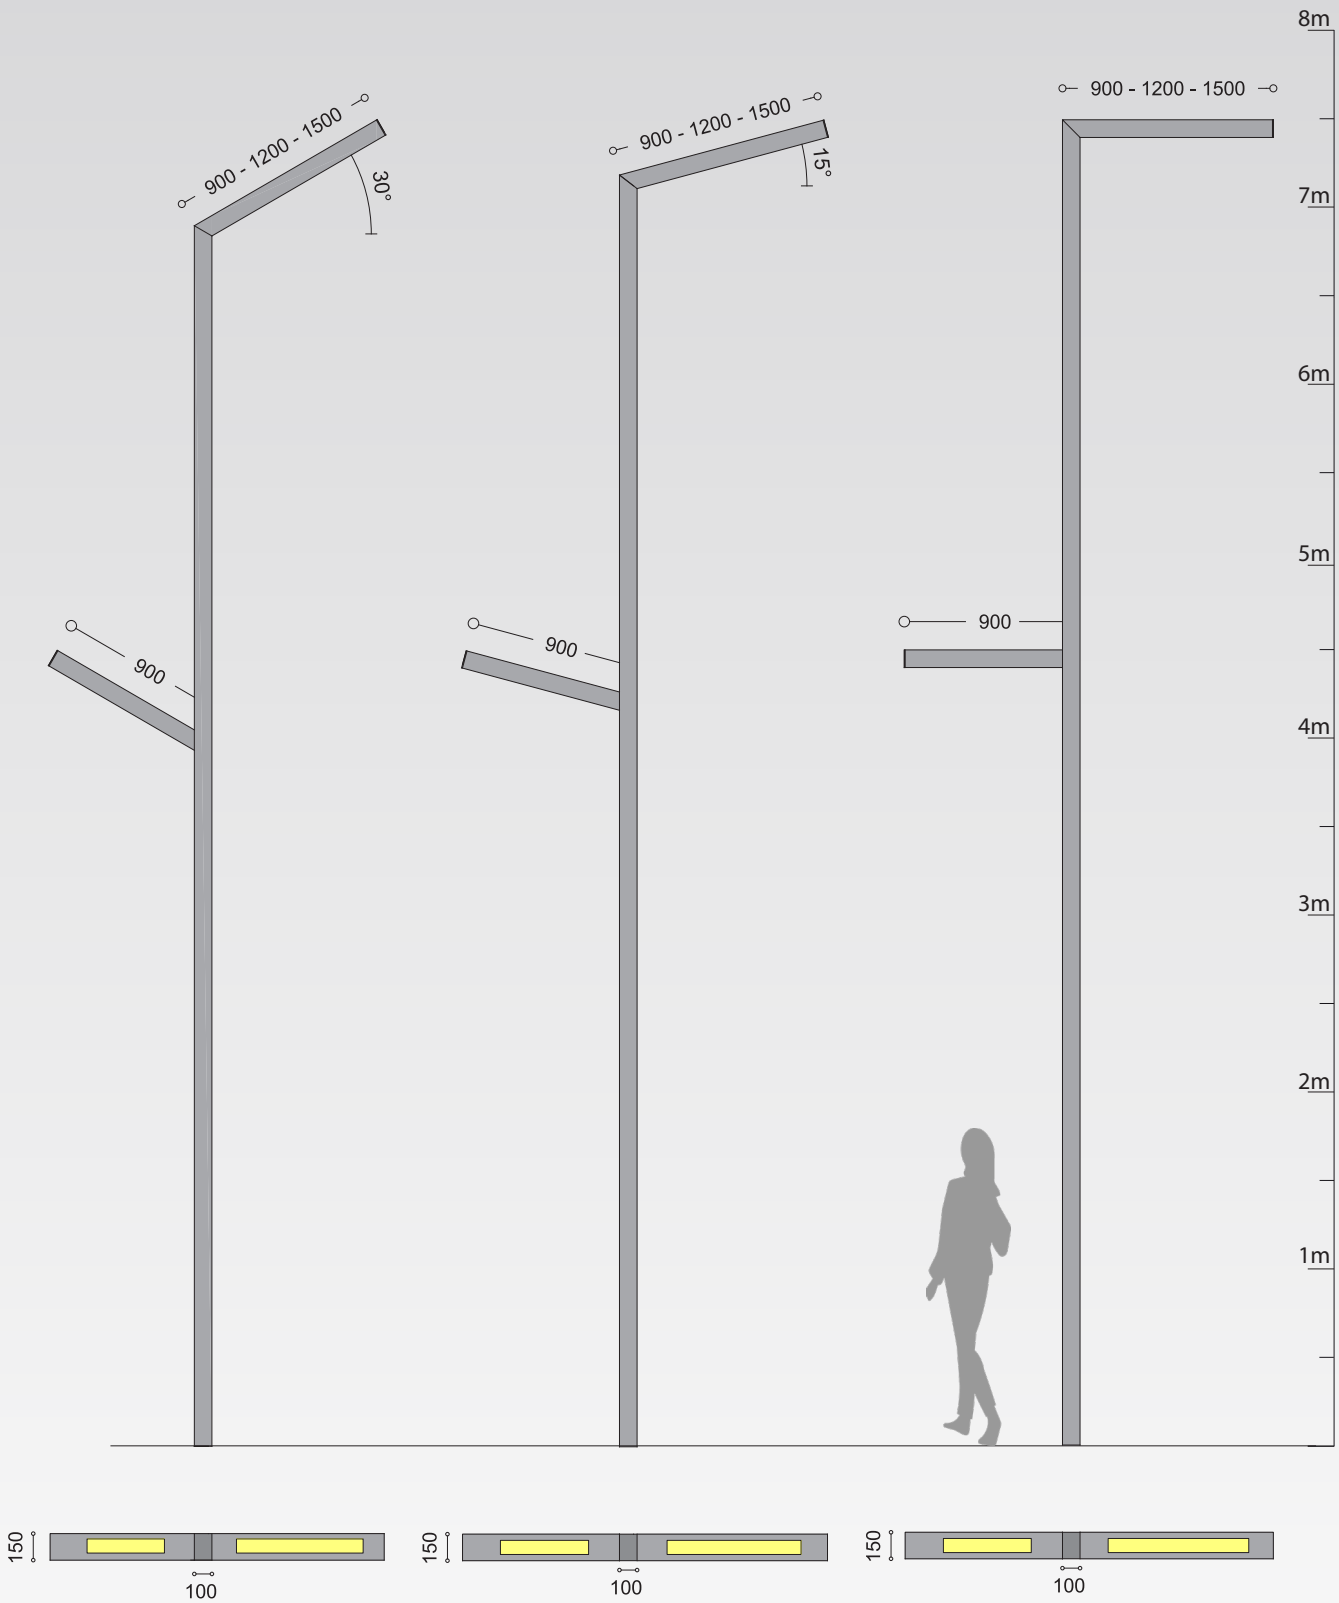

- with square section 80X80mm, 100X100mm or rectangular 100X150mm
- with single or double outreach and personalized configurations can be requested, zed with multiple outreach
- with horizontal or inclined reach at 15° or 30°mm or alternatively mm.
- outreach length of
- at a height of the upper outreach of 4500mm, 6000mm or 7500mm and of the possible secondary outreach respectively at 3500mm, mm or mm, different heights can be configured
- single or double stem.

Ground fixing system by driving into a plinth or alternatively by means of a base plate and anchor bolts.

Technical description

Body and arm in stainless steel with dimensions 80X80 and thickness of 2 or 3 mm.

Biagio 100150 6000 D30

Biagio 100150 6000 D15

Biagio 100150 6000 D00

Biagio - 100x150mm section - 7500mm height - single arm

Biagio 100150 7500 S30

Biagio 100150 7500 S15

Biagio 100150 7500 S00

Biagio - 100x150mm section - 7500mm height - double arm

Biagio 100150 7500 D30

Biagio 100150 7500 D15

Biagio 100150 7500 D00

Biagio Wall Bracket - 80x80mm section

Biagio Wall Bracket - 100x100 section

Biagio Wall Bracket - 100x150mm section

Biagio 100150 1000 S30