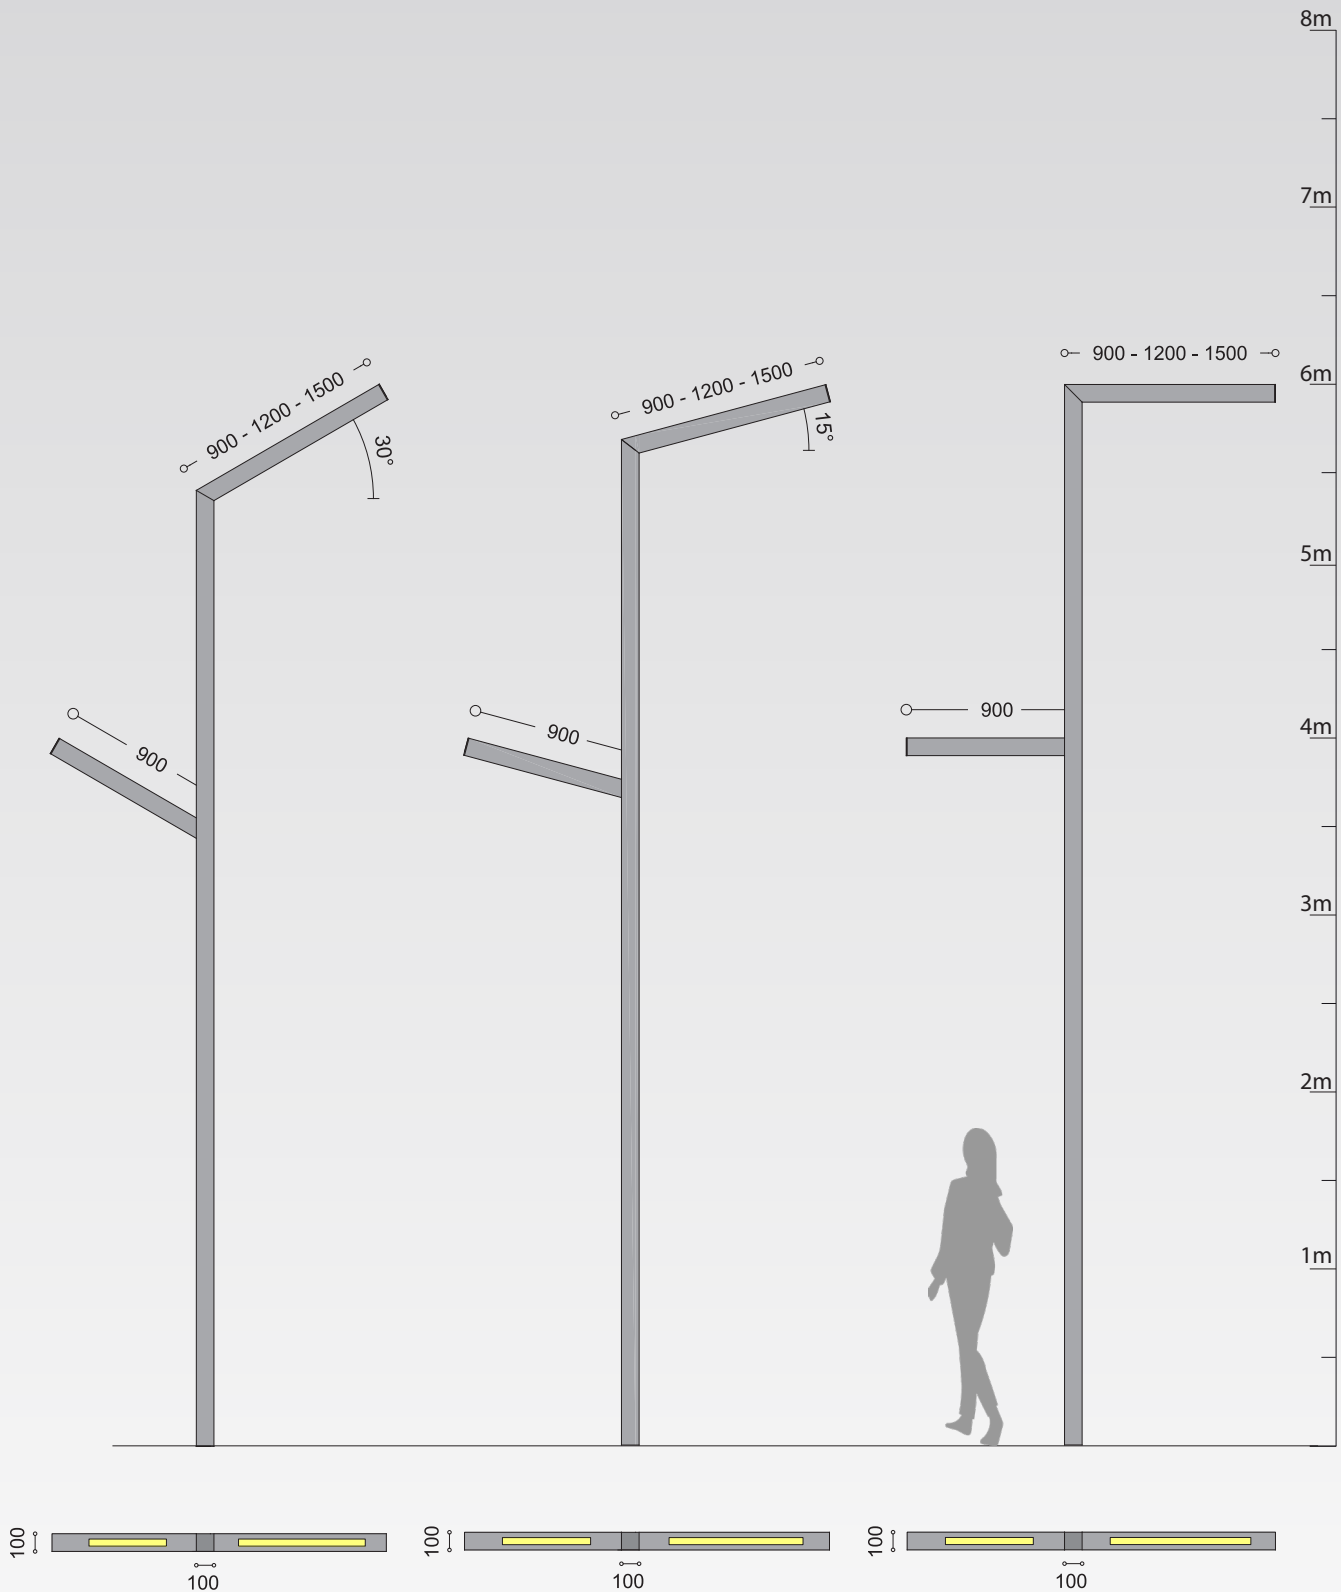

- with square section 80X80mm, 100X100mm or rectangular 100X150mm
- with single or double outreach and personalized configurations can be requested, zed with multiple outreach
- with horizontal or inclined reach at 15° or 30°mm or alternatively mm.
- outreach length of
- at a height of the upper outreach of 4500mm, 6000mm or 7500mm and of the possible secondary outreach respectively at 3500mm, mm or mm, different heights can be configured
- single or double stem.

Biagio - 80x80mm section - 6000mm height - double arm

Biagio 8080 6000 D30

Biagio 8080 6000 D15

Biagio 8080 6000 D00

Biagio - 100x100mm section - 4500mm height - single arm

Biagio 100100 4500 S30

Biagio 100100 4500 S15

Biagio 100100 4500 S00

Biagio - 100x100mm section - 4500mm height - double arm

Biagio 100100 4500 D30

Biagio 100100 4500 D15

Biagio 100100 4500 D00

Biagio - 100x100mm section - 6000mm height - single arm

Biagio 100100 6000 S30

Biagio 100100 6000 S15

Biagio 100100 6000 S00

Biagio - 100x100mm section - 6000mm height - double arm

Biagio 100100 6000 D30

Biagio 100100 6000 D15

Biagio 100100 6000 D00

Biagio - 100x100mm section - 7500mm height - single arm