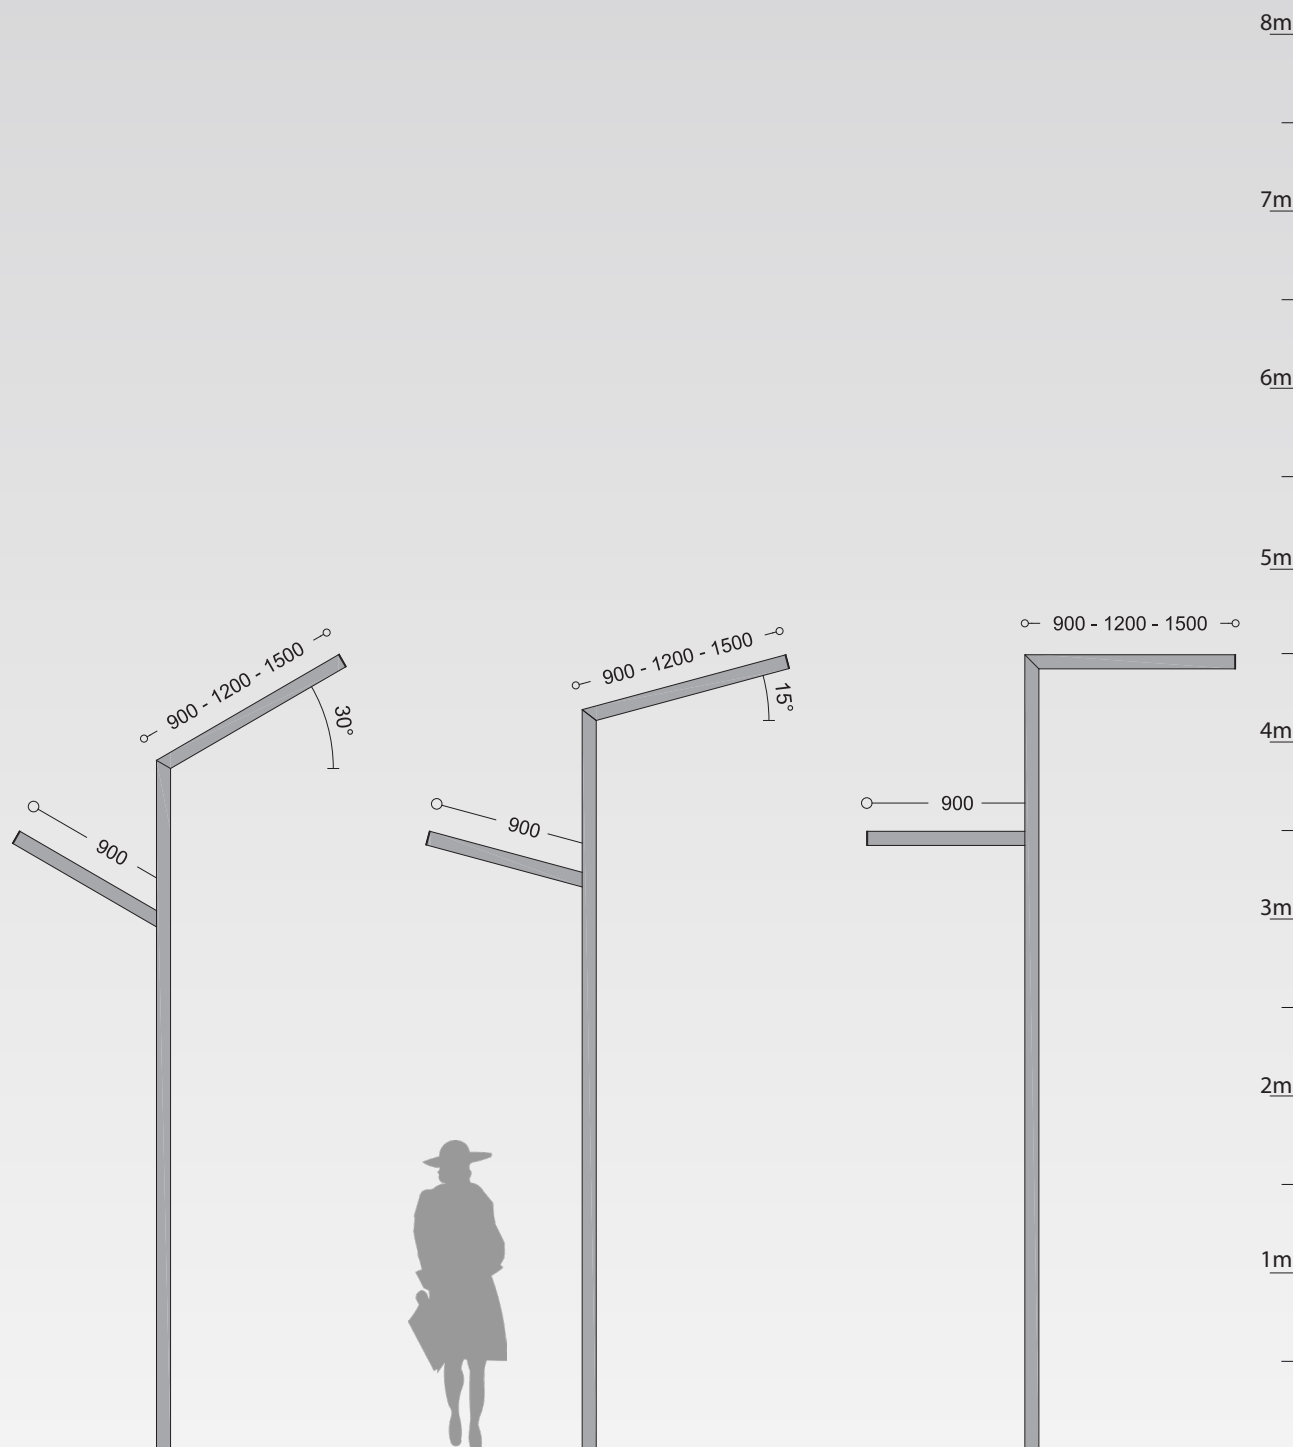

Biagio - 80x80mm section - 4500mm height - double arm

Biagio 8080 4500 D30

Biagio 8080 4500 D15

Biagio 8080 4500 D00