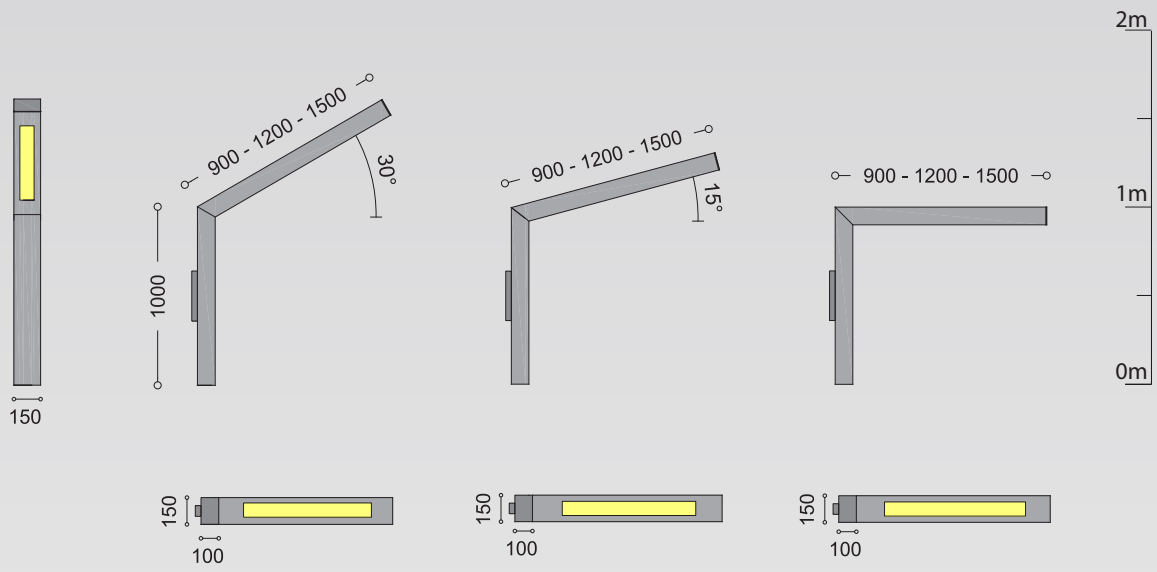

- with square section 80X80mm, 100X100mm or rectangular 100X150mm
- with single or double outreach and personalized configurations can be requested, zed with multiple outreach
- with horizontal or inclined reach at 15° or 30°mm or alternatively mm.
- outreach length of
- at a height of the upper outreach of 4500mm, 6000mm or 7500mm and of the possible secondary outreach respectively at 3500mm, mm or mm, different heights can be configured
- single or double stem.

Biagio 100150 6000 D30

Biagio 100150 6000 D15

Biagio 100150 6000 D00

Biagio - 100x150mm section - 7500mm height - single arm

Biagio 100150 7500 S30

Biagio 100150 7500 S15

Biagio 100150 7500 S00

Biagio - 100x150mm section - 7500mm height - double arm

Biagio 100150 7500 D30

Biagio 100150 7500 D15

Biagio 100150 7500 D00

Biagio Wall Bracket - 80x80mm section

Biagio Wall Bracket - 100x100 section

Biagio Wall Bracket - 100x150mm section

Biagio 100150 1000 S30

Biagio 100150 1000 S15

Biagio 100150 1000 S00

Biagio System - 80x80mm section - 5000+4000mm height

Biagio S 8080 4/5000 D30

Biagio System - 80x80mm section - 6000+5000mm height

Biagio S 8080 5/6000 D30

Ospedale Papa Giovanni XXIII, Bergamo - Italy