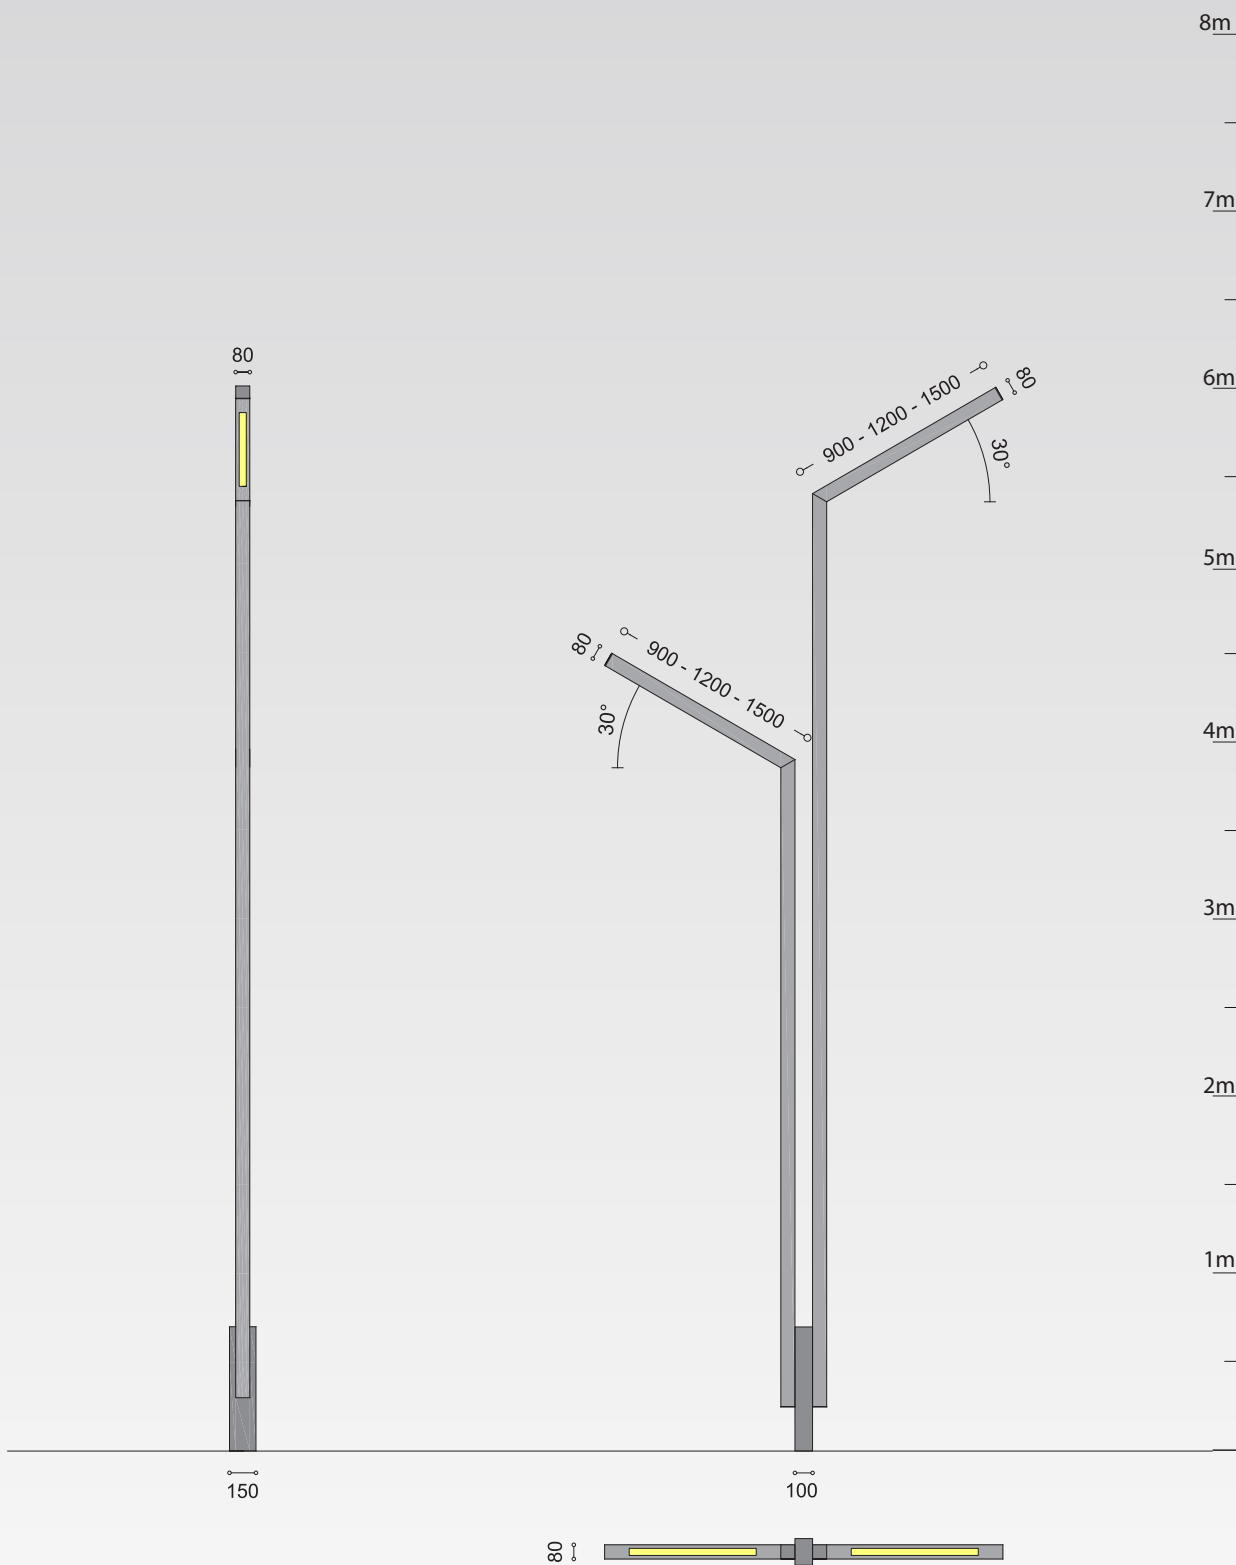

- with square section 80X80mm, 100X100mm or rectangular 100X150mm
- with single or double outreach and personalized configurations can be requested, zed with multiple outreach
- with horizontal or inclined reach at 15° or 30°mm or alternatively mm.
- outreach length of
- at a height of the upper outreach of 4500mm, 6000mm or 7500mm and of the possible secondary outreach respectively at 3500mm, mm or mm, different heights can be configured
- single or double stem.

Ground fixing system by driving into a plinth or alternatively by means of a base plate and anchor bolts.

Technical description

Body and arm in stainless steel with dimensions 80X80 and thickness of 2 or 3 mm.

Biagio 100150 7500 D30

Biagio 100150 7500 D15

Biagio 100150 7500 D00

Biagio Wall Bracket - 80x80mm section

Biagio Wall Bracket - 100x100 section

Biagio Wall Bracket - 100x150mm section

Biagio 100150 1000 S30

Biagio 100150 1000 S15

Biagio 100150 1000 S00

Biagio System - 80x80mm section - 5000+4000mm height

Biagio S 8080 4/5000 D30

Biagio System - 80x80mm section - 6000+5000mm height

Biagio S 8080 5/6000 D30

Ospedale Papa Giovanni XXIII, Bergamo - Italy