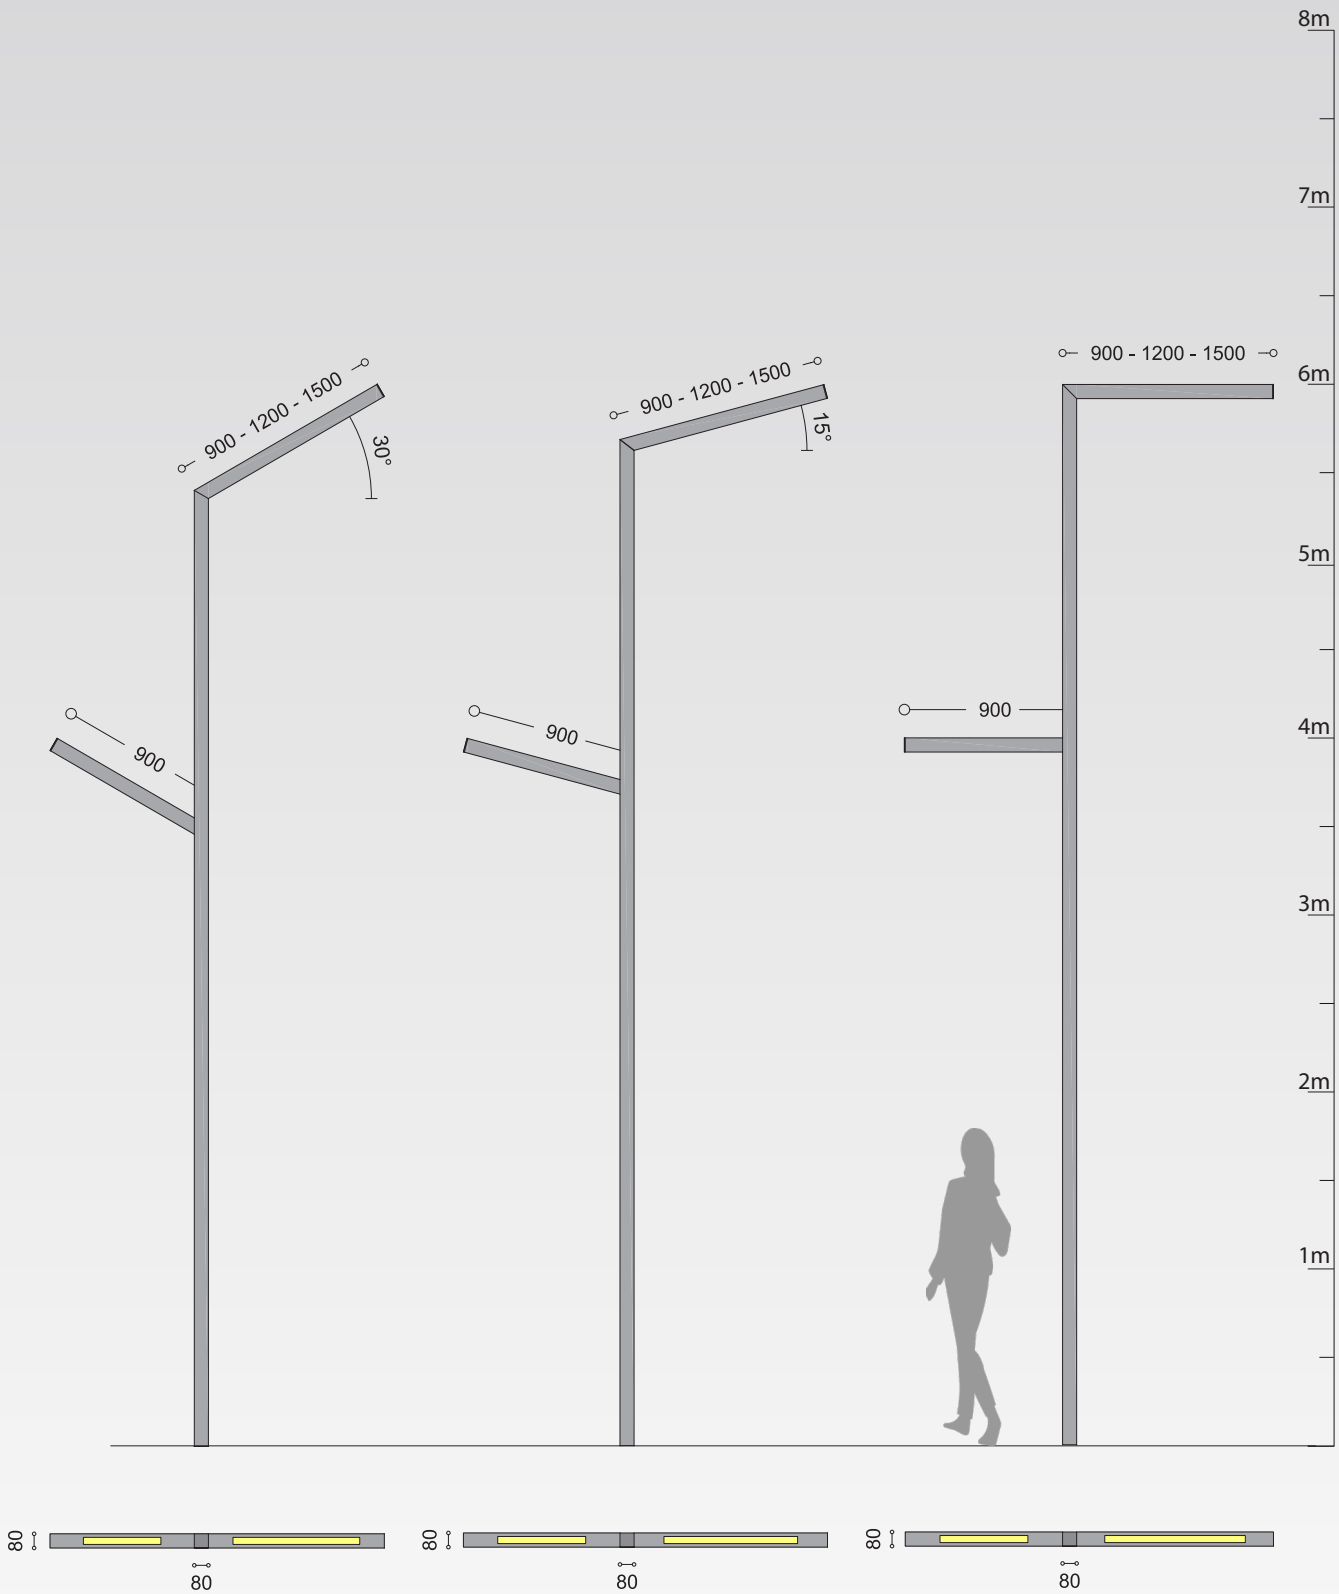

- with square section 80X80mm, 100X100mm or rectangular 100X150mm
- with single or double outreach and personalized configurations can be requested, zed with multiple outreach
- with horizontal or inclined reach at 15° or 30°mm or alternatively mm.
- outreach length of
- at a height of the upper outreach of 4500mm, 6000mm or 7500mm and of the possible secondary outreach respectively at 3500mm, mm or mm, different heights can be configured
- single or double stem.

Biagio 8080 4500 S30

Biagio 8080 4500 S15

Biagio 8080 4500 S00

Biagio - 80x80mm section - 4500mm height - double arm

Biagio 8080 4500 D30

Biagio 8080 4500 D15

Biagio 8080 4500 D00

Biagio - 80x80mm section - 6000mm height - single arm

Biagio - 80x80mm section - 6000mm height - double arm

Biagio 8080 6000 D30

Biagio 8080 6000 D15

Biagio 8080 6000 D00

Biagio - 100x100mm section - 4500mm height - single arm

Biagio 100100 4500 S30

Biagio 100100 4500 S15