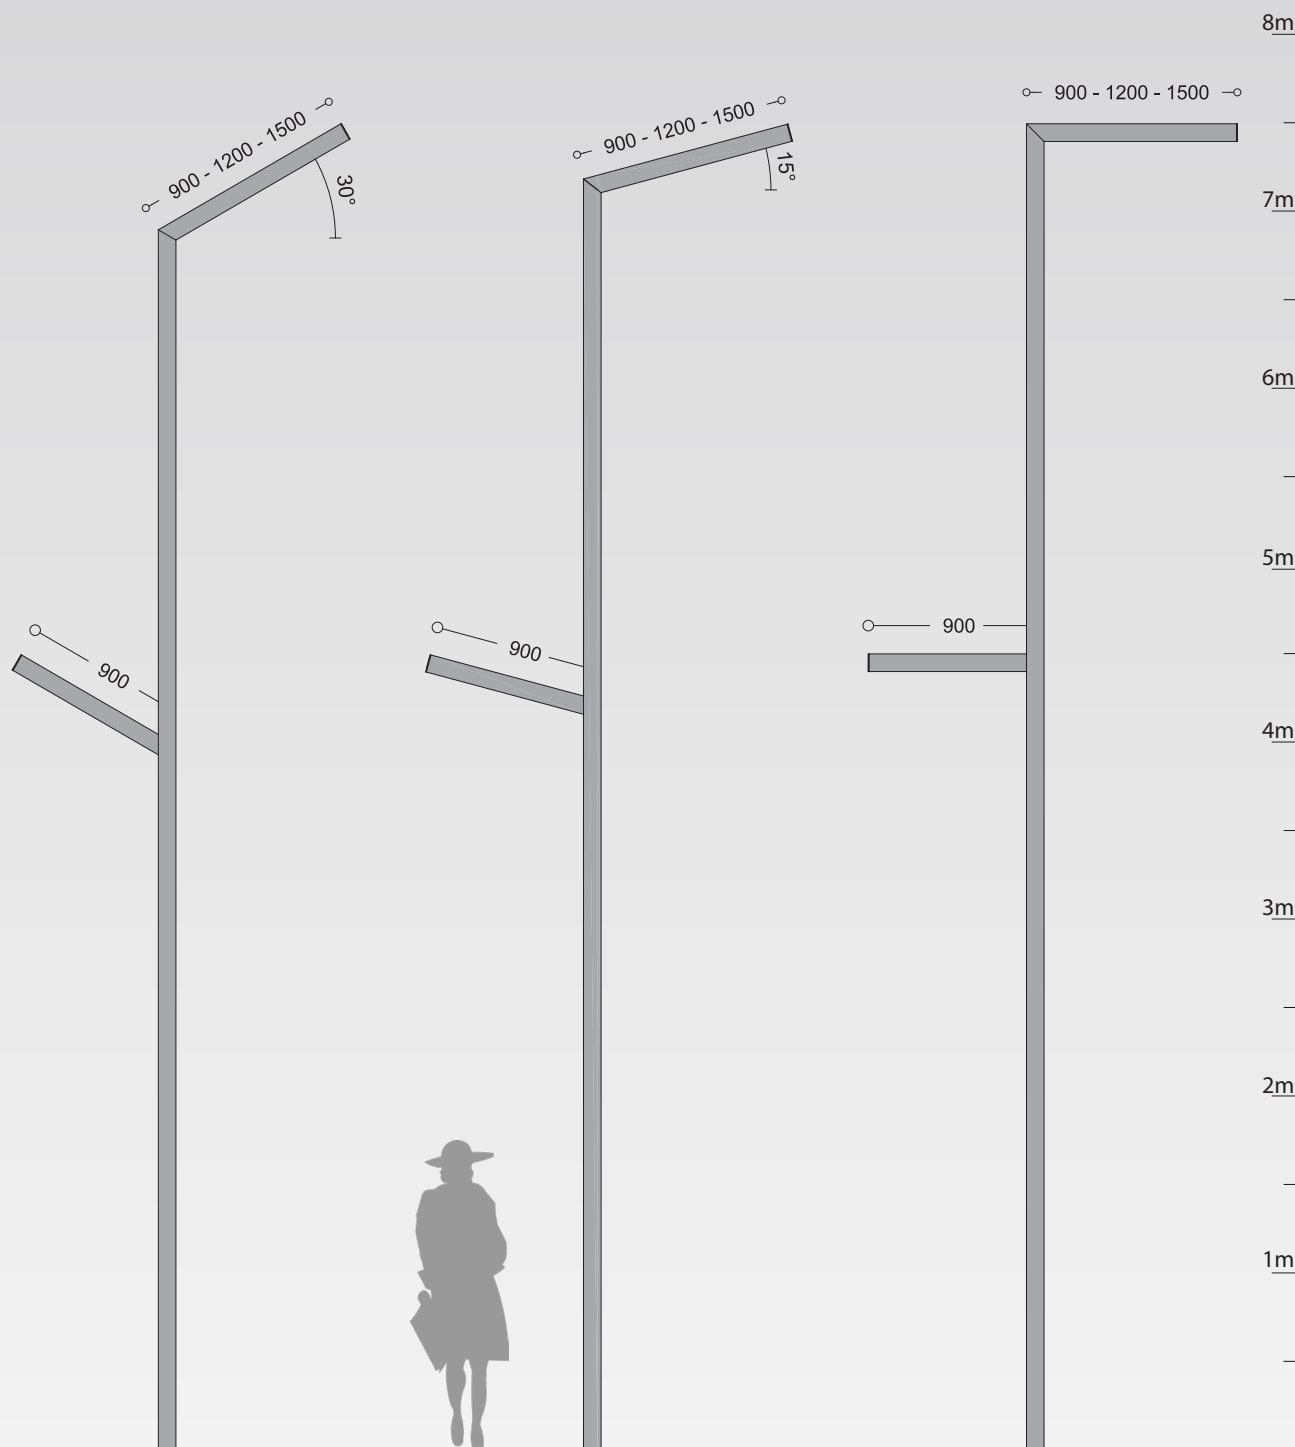

- with square section 80X80mm, 100X100mm or rectangular 100X150mm
- with single or double outreach and personalized configurations can be requested, zed with multiple outreach
- with horizontal or inclined reach at 15° or 30°mm or alternatively mm.
- outreach length of
- at a height of the upper outreach of 4500mm, 6000mm or 7500mm and of the possible secondary outreach respectively at 3500mm, mm or mm, different heights can be configured
- single or double stem.

Biagio 100100 7500 S30

Biagio 100100 7500 S15

Biagio 100100 7500 S00

Biagio - 100x100mm section - 7500mm height - double arm

Biagio 100100 7500 D30

Biagio 100100 7500 D15

Biagio 100100 7500 D00

Università Pontificia, Naples - Italy