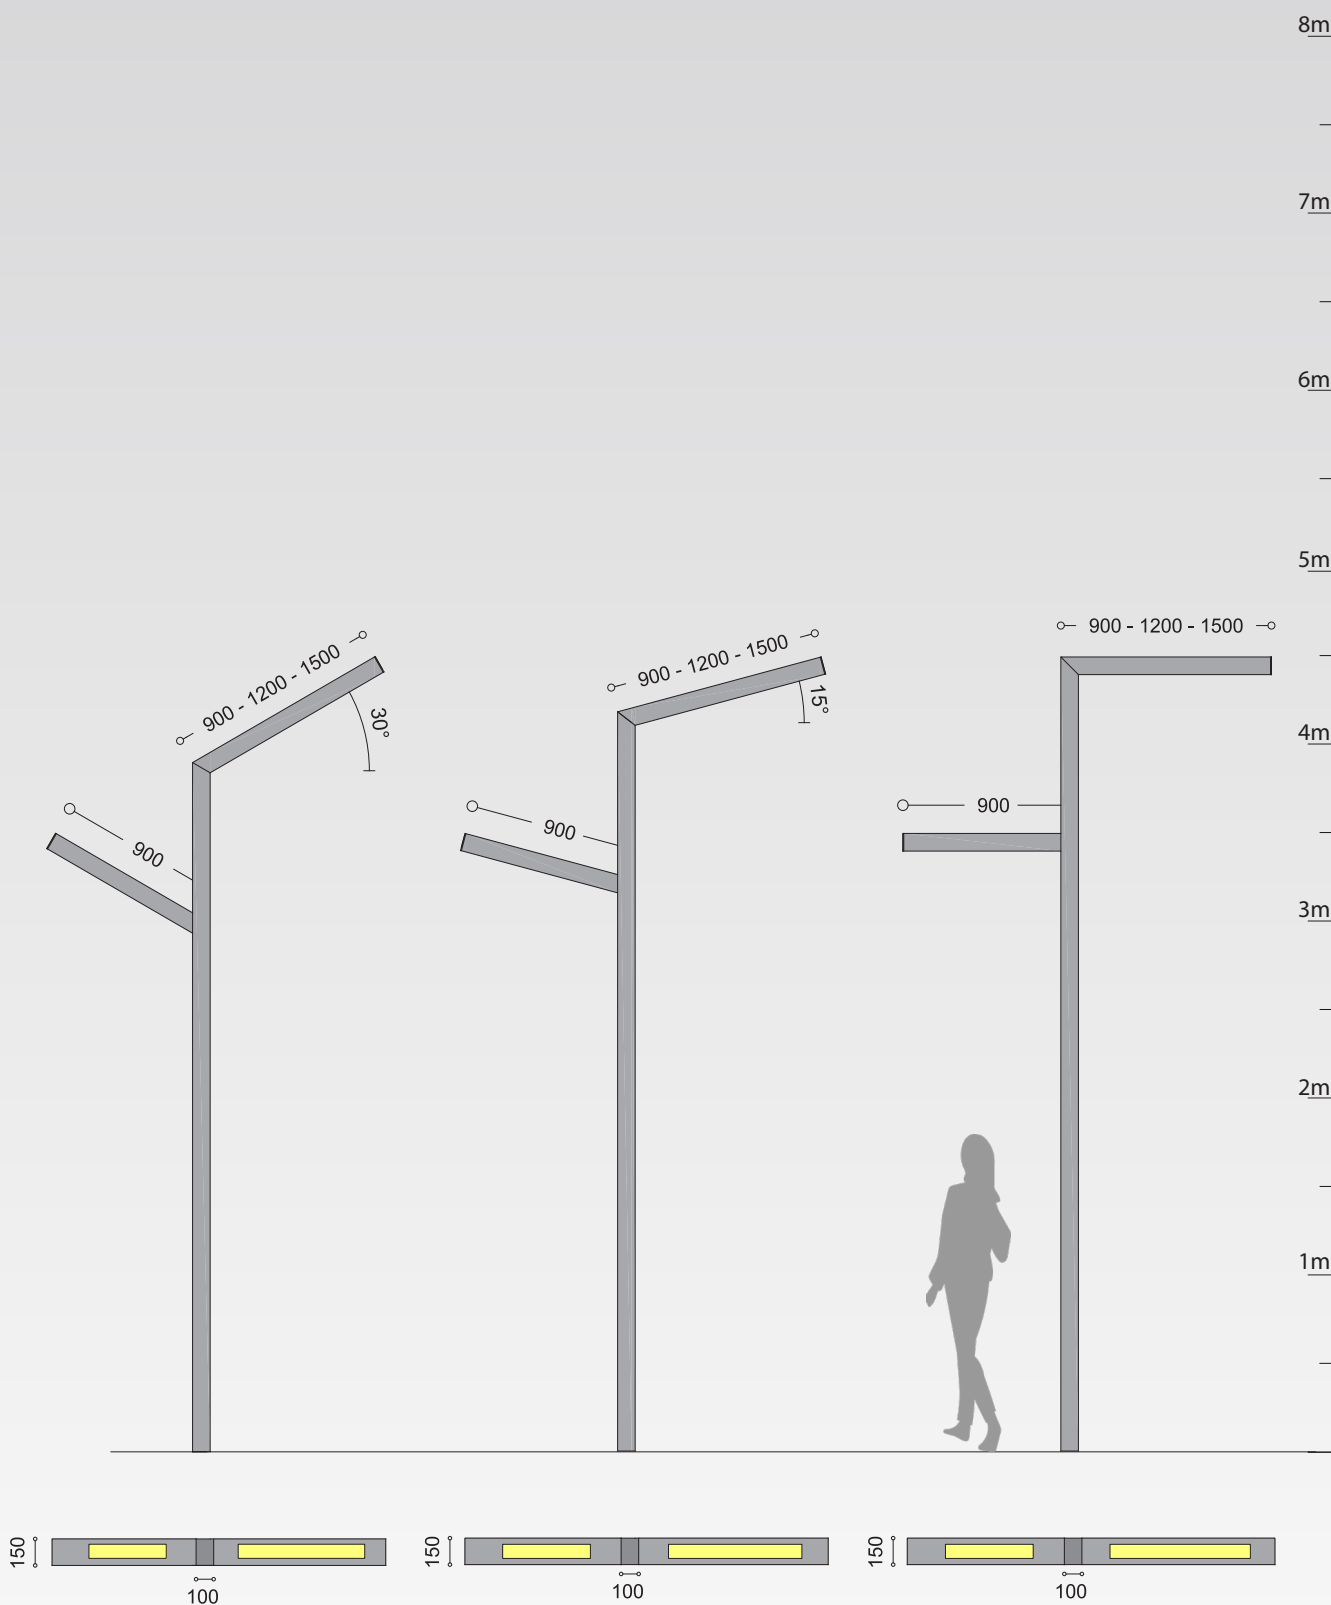

Biagio - 100x150mm section - 4500mm height - double arm

Biagio 100150 4500 D30

Biagio 100150 4500 D15

Biagio 100150 4500 D00