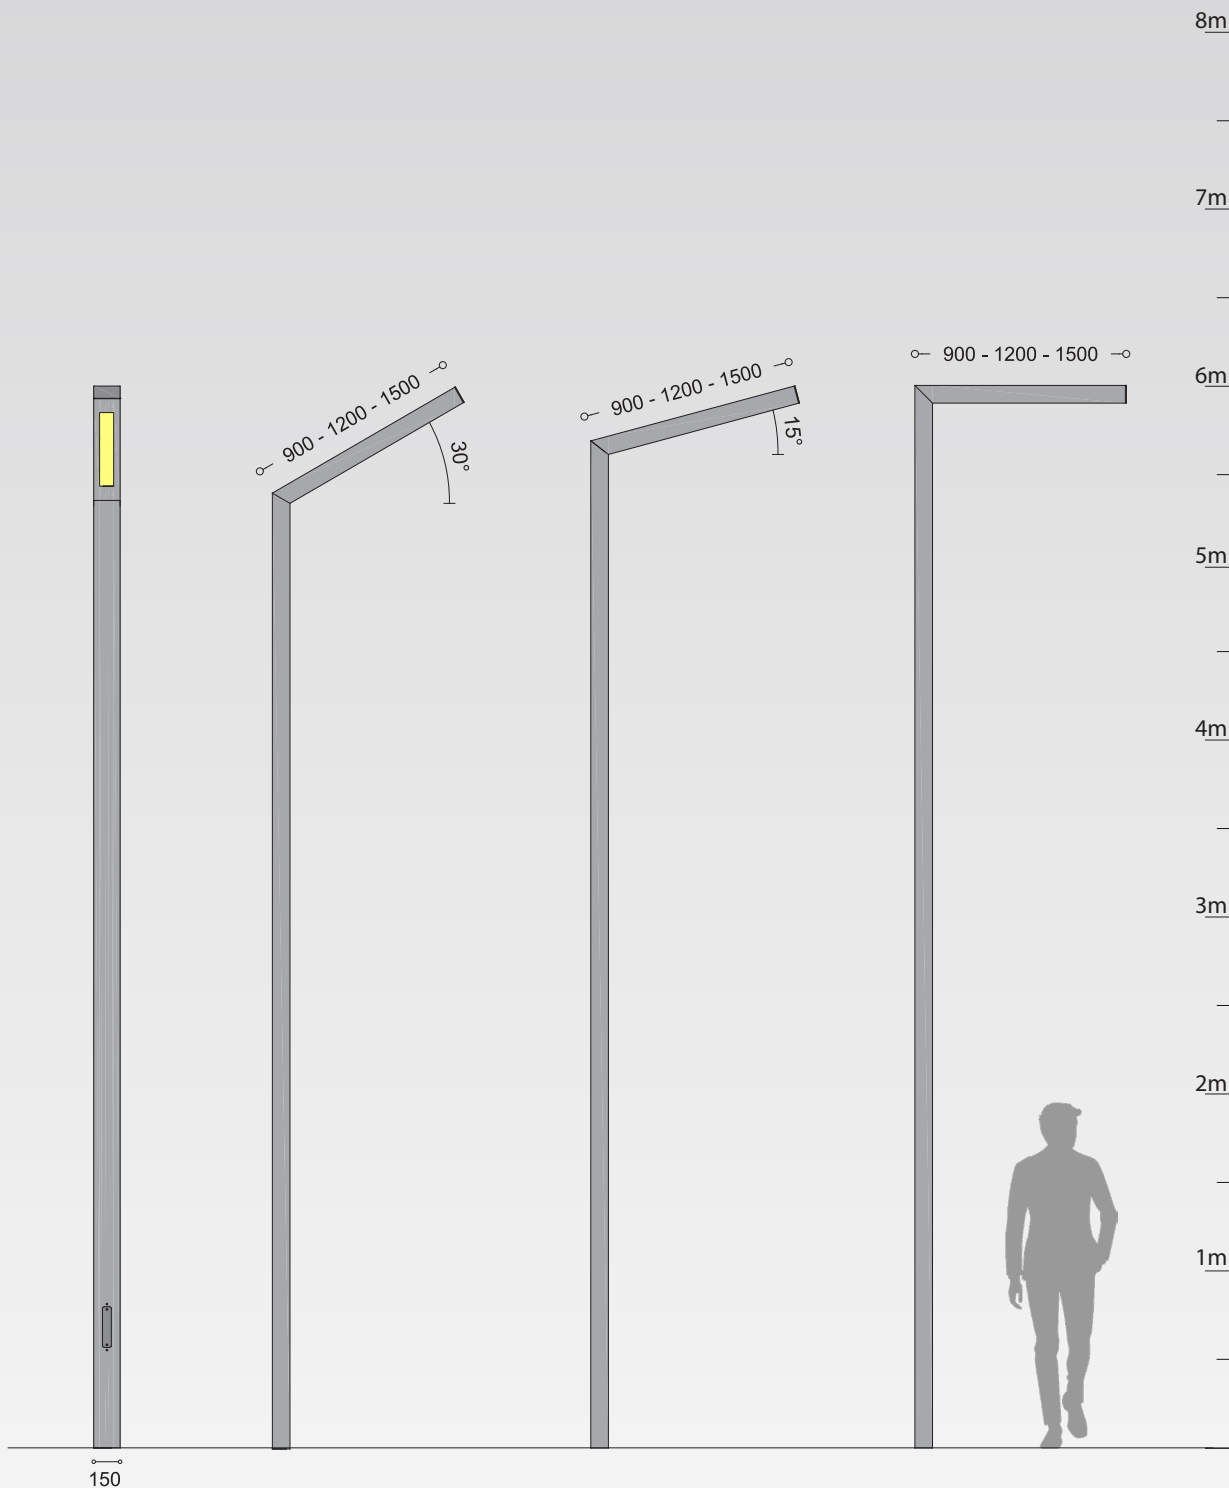

- with square section 80X80mm, 100X100mm or rectangular 100X150mm
- with single or double outreach and personalized configurations can be requested, zed with multiple outreach
- with horizontal or inclined reach at 15° or 30°mm or alternatively mm.
- outreach length of
- at a height of the upper outreach of 4500mm, 6000mm or 7500mm and of the possible secondary outreach respectively at 3500mm, mm or mm, different heights can be configured
- single or double stem.

Ground fixing system by driving into a plinth or alternatively by means of a base plate and anchor bolts.

Technical description

Body and arm in stainless steel with dimensions 80X80 and thickness of 2 or 3 mm.

Università Pontificia, Naples - Italy

Tribeca district, Moscow - Russia

Biagio - 100x150mm section - 4500mm height - single arm

Biagio 100150 4500 S30

Biagio 100150 4500 S15

Biagio 100150 4500 S00

Biagio - 100x150mm section - 4500mm height - double arm

Biagio 100150 4500 D30

Biagio 100150 4500 D15

Biagio 100150 4500 D00

Biagio - 100x150mm section - 6000mm height - single arm

Biagio 100150 6000 S30

Biagio 100150 6000 S15

Biagio 100150 6000 S00

Biagio - 100x150mm section - 6000mm height - double arm