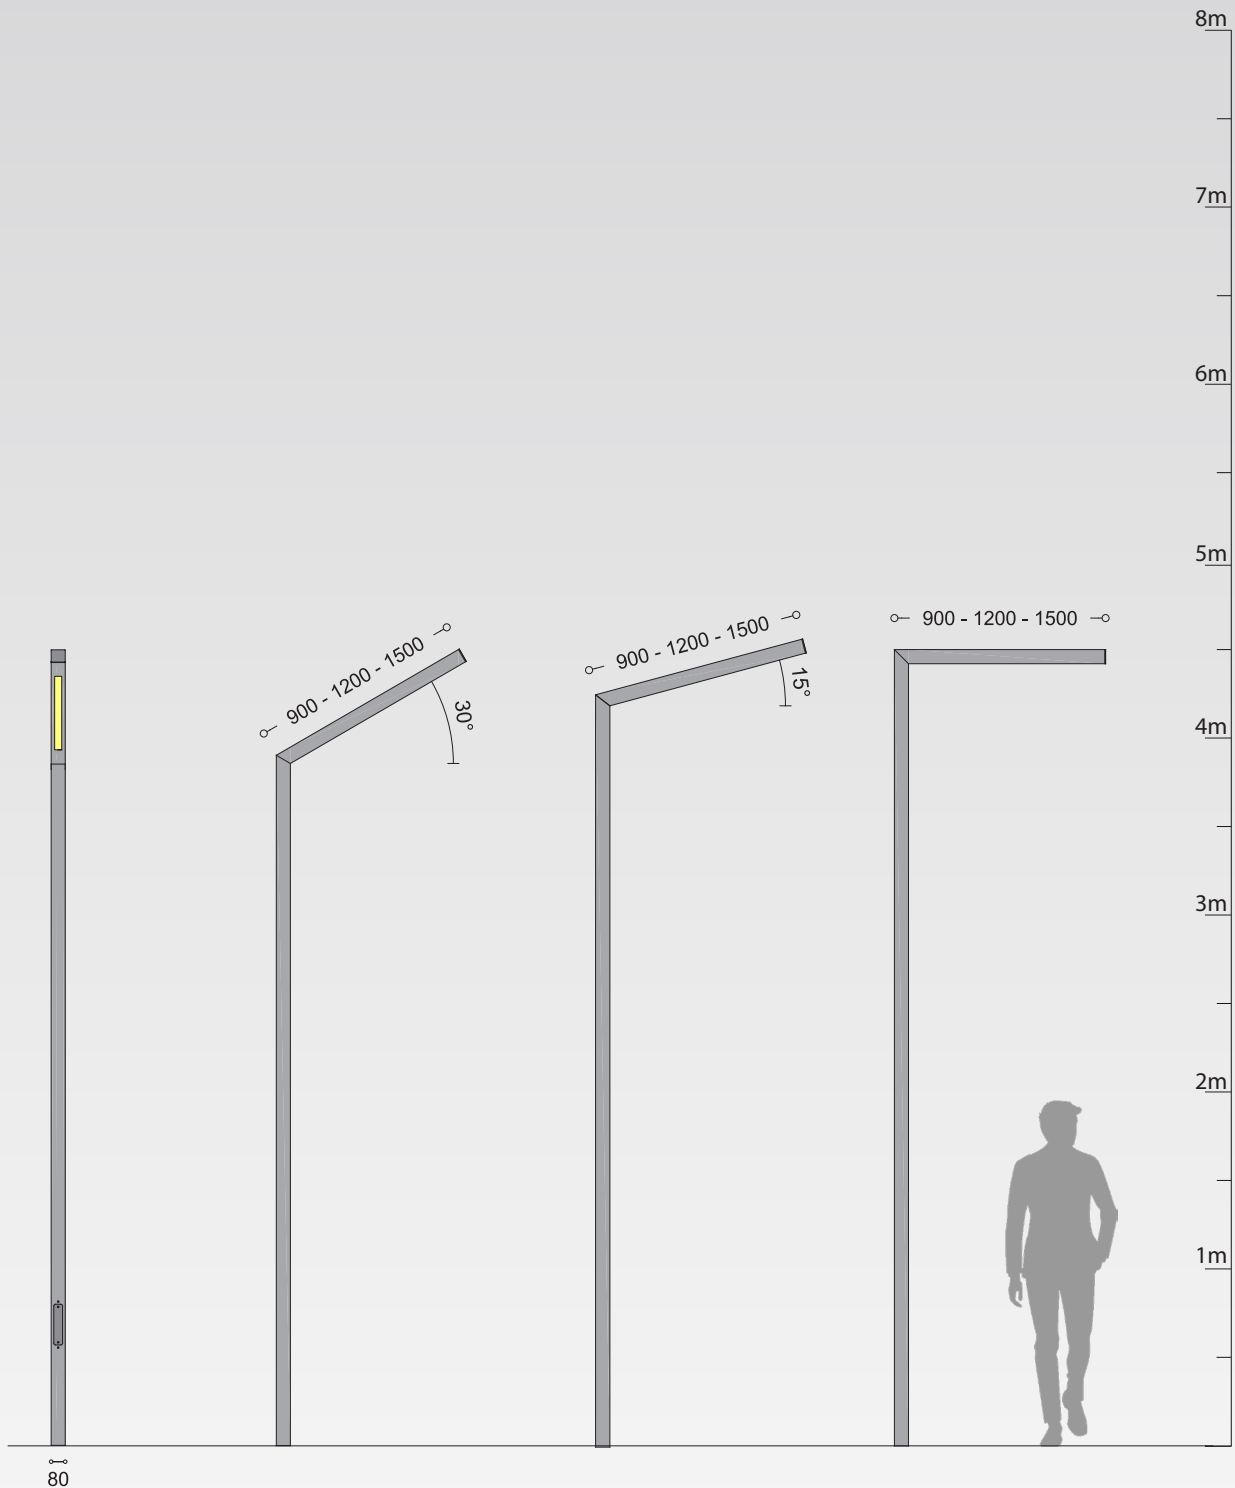

- with square section 80X80mm, 100X100mm or rectangular 100X150mm
- with single or double outreach and personalized configurations can be requested, zed with multiple outreach
- with horizontal or inclined reach at 15° or 30°mm or alternatively mm.
- outreach length of
- at a height of the upper outreach of 4500mm, 6000mm or 7500mm and of the possible secondary outreach respectively at 3500mm, mm or mm, different heights can be configured
- single or double stem.

Ground fixing system by driving into a plinth or alternatively by means of a base plate and anchor bolts.

Technical description

Body and arm in stainless steel with dimensions 80X80 and thickness of 2 or 3 mm.

Source Type	Power LED
Wattage for each arm	32W - 48W - 64W - 80W - 96W - 112W - 128W
Colour temperature	2700K - 3000K - 4000K
CRI	80
Beam	Rotosymmetric, symmetric, asymmetric, street, for pedestrian crossing optics, with standard configuration or with low glaring additional system.
Driver	Integrated
Input	220-240V 50/60 Hz
Protection class	CLI/II
IP rating	IP66

Biagio 8080 4500 S30

Biagio 8080 4500 S15

Biagio 8080 4500 S00

Biagio - 80x80mm section - 4500mm height - double arm

Biagio 8080 4500 D30

Biagio 8080 4500 D15

Biagio 8080 4500 D00

Biagio - 80x80mm section - 6000mm height - single arm