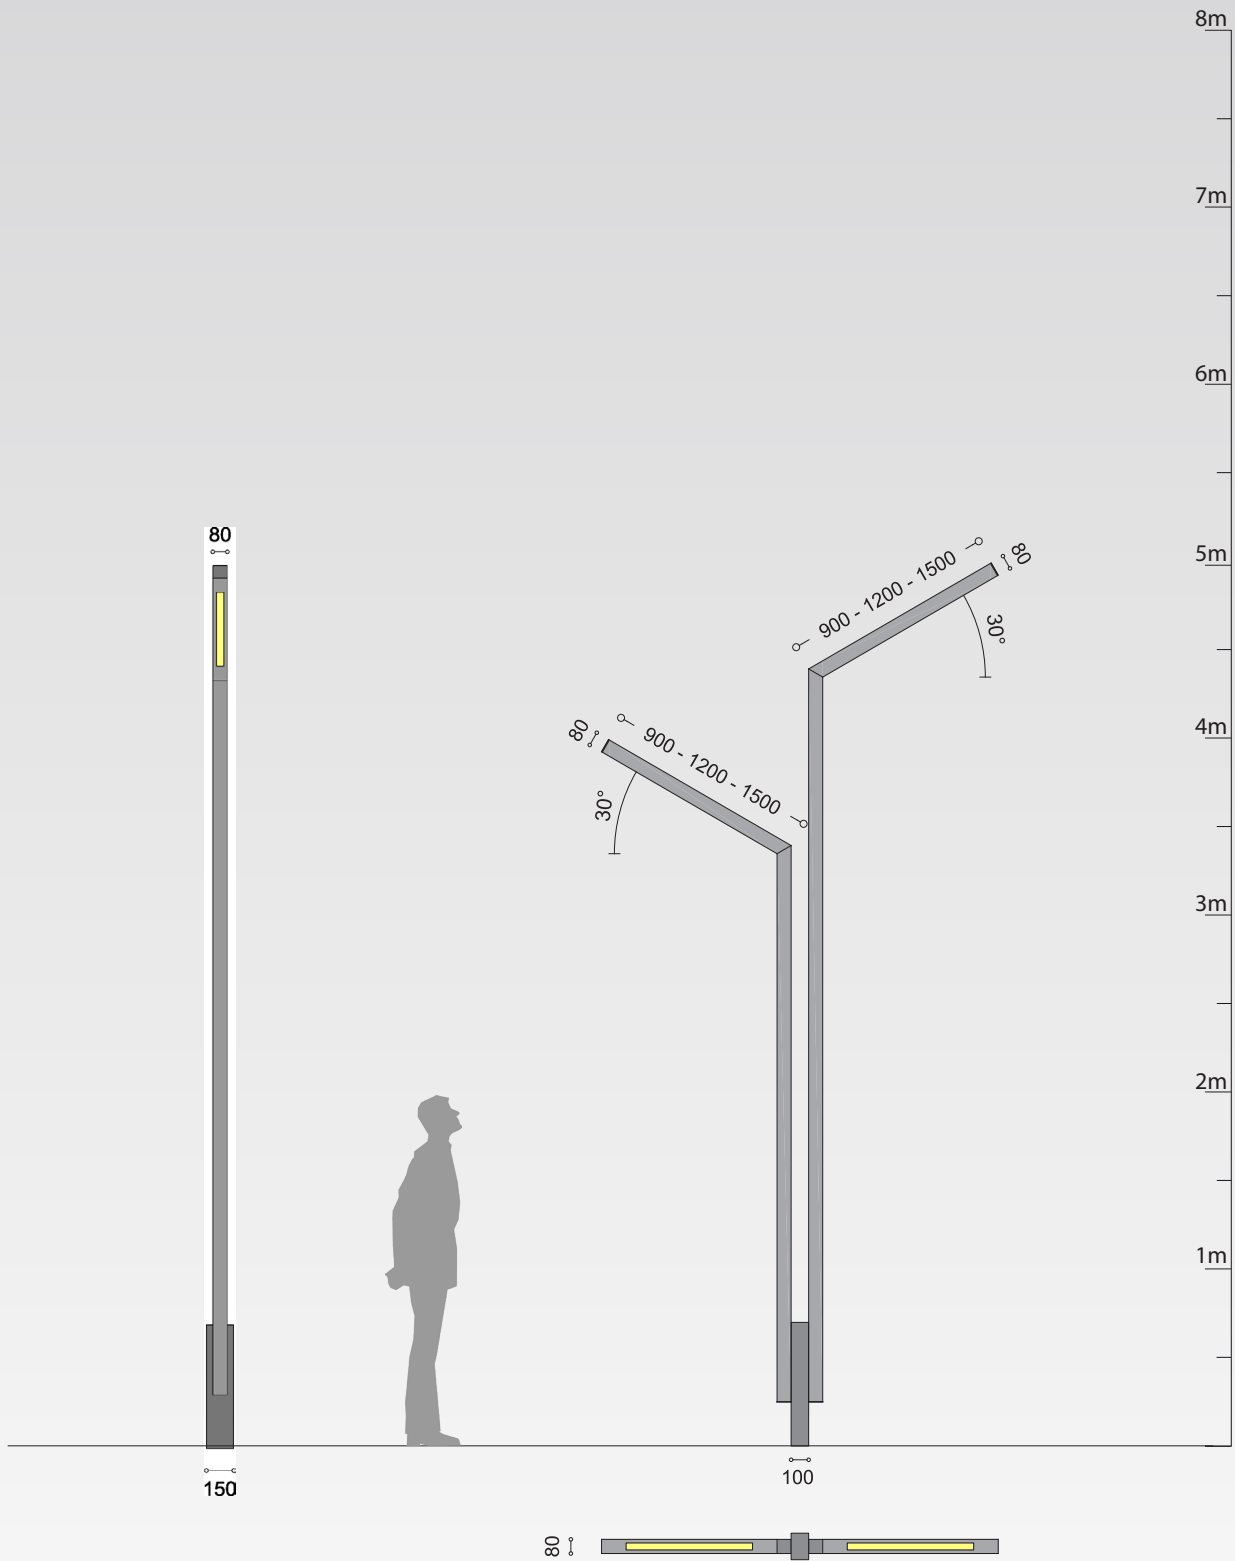

Biagio System - 80x80mm section - 5000+4000mm height

Biagio S 8080 4/5000 D30