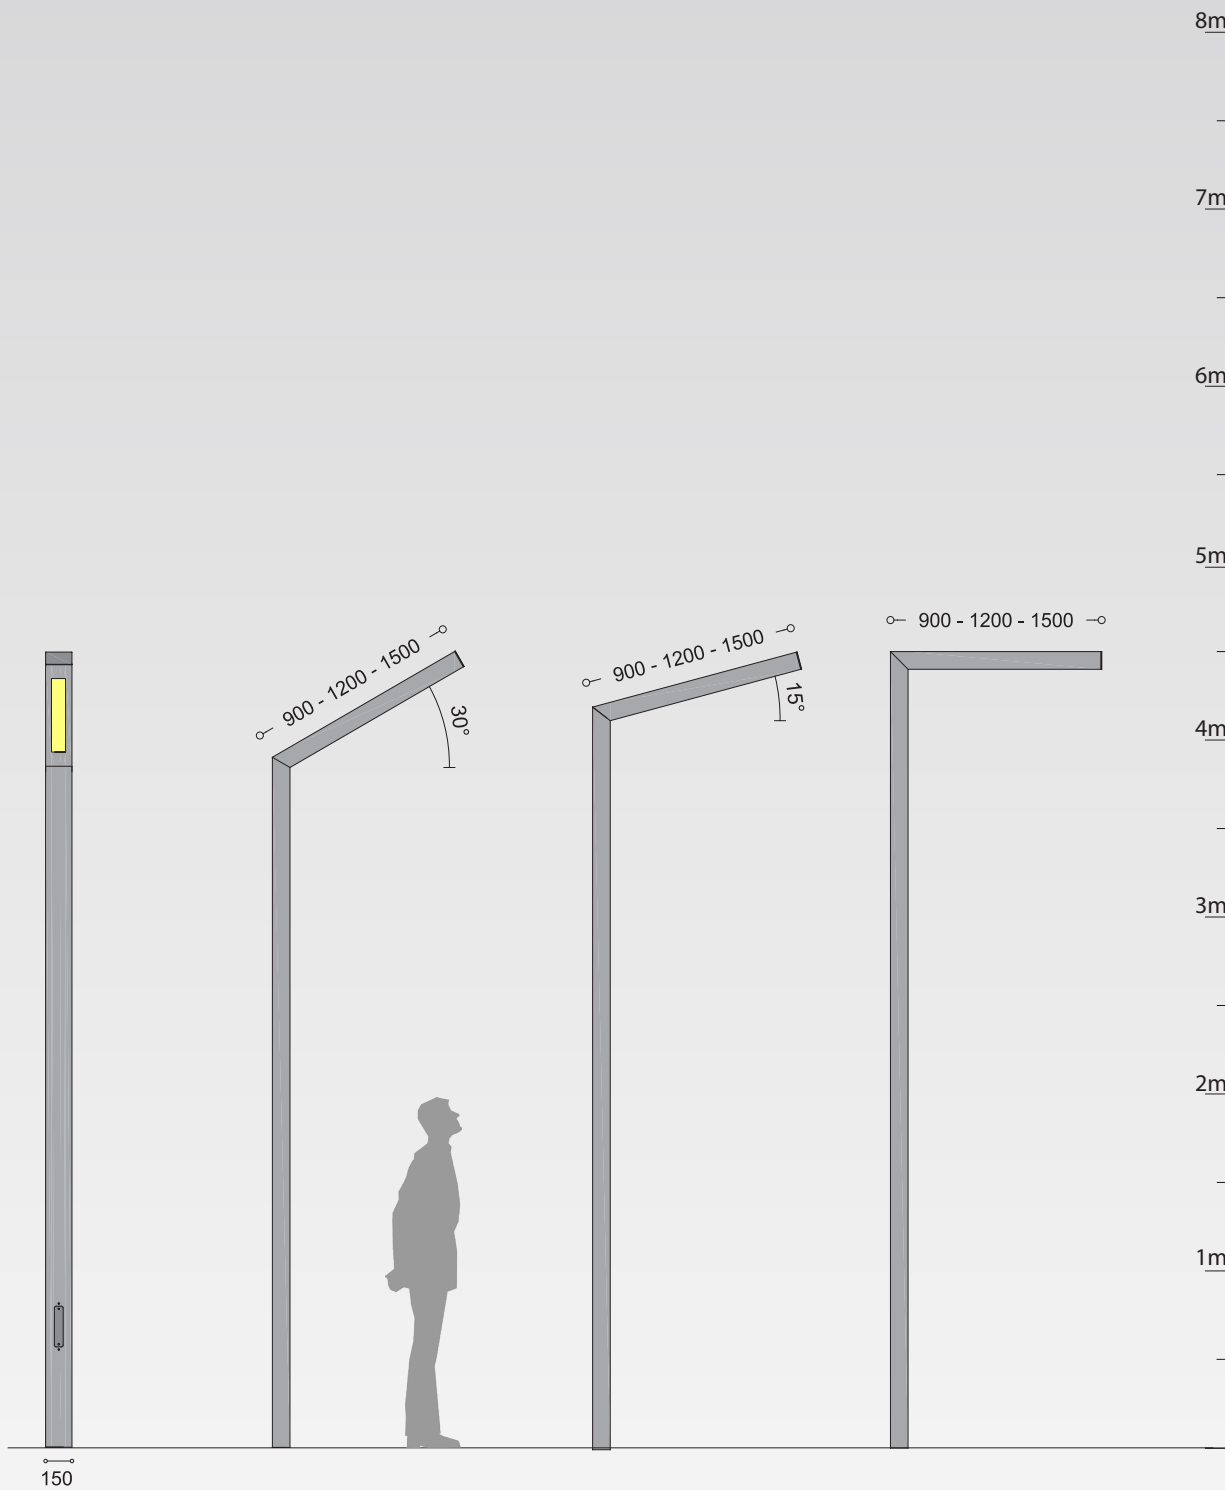

Biagio - 100x150mm section - 4500mm height - single arm

Biagio 100150 4500 S30

Biagio 100150 4500 S15

Biagio 100150 4500 S00