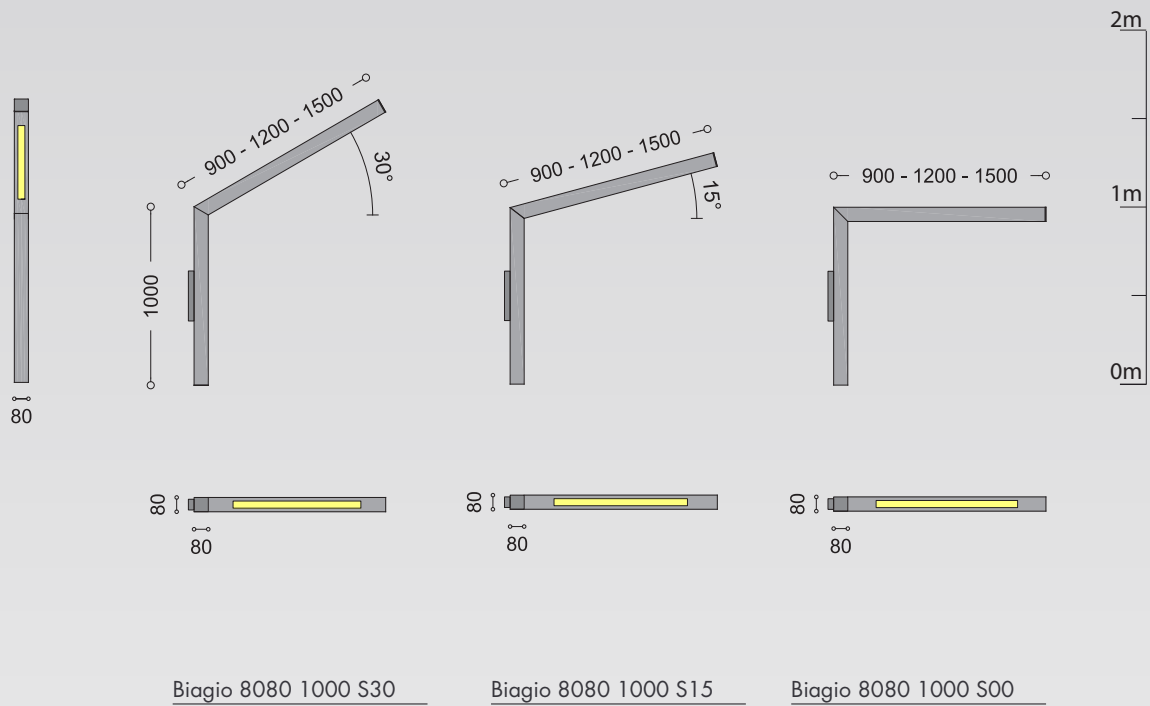

Ground fixing system by driving into a plinth or alternatively by means of a base plate and anchor bolts.

Technical description

Body and arm in stainless steel with dimensions 80X80 and thickness of 2 or 3 mm.

Biagio 100150 4500 D30

Biagio 100150 4500 D15

Biagio 100150 4500 D00

Biagio - 100x150mm section - 6000mm height - single arm

Biagio 100150 6000 S30

Biagio 100150 6000 S15

Biagio 100150 6000 S00

Biagio - 100x150mm section - 6000mm height - double arm

Biagio 100150 6000 D30

Biagio 100150 6000 D15

Biagio 100150 6000 D00

Biagio - 100x150mm section - 7500mm height - single arm

Biagio 100150 7500 S30

Biagio 100150 7500 S15

Biagio 100150 7500 S00

Biagio - 100x150mm section - 7500mm height - double arm

Biagio 100150 7500 D30

Biagio 100150 7500 D15

Biagio 100150 7500 D00

Biagio Wall Bracket - 80x80mm section

Biagio Wall Bracket - 100x100 section

Biagio Wall Bracket - 100x150mm section

Biagio 100150 1000 S30