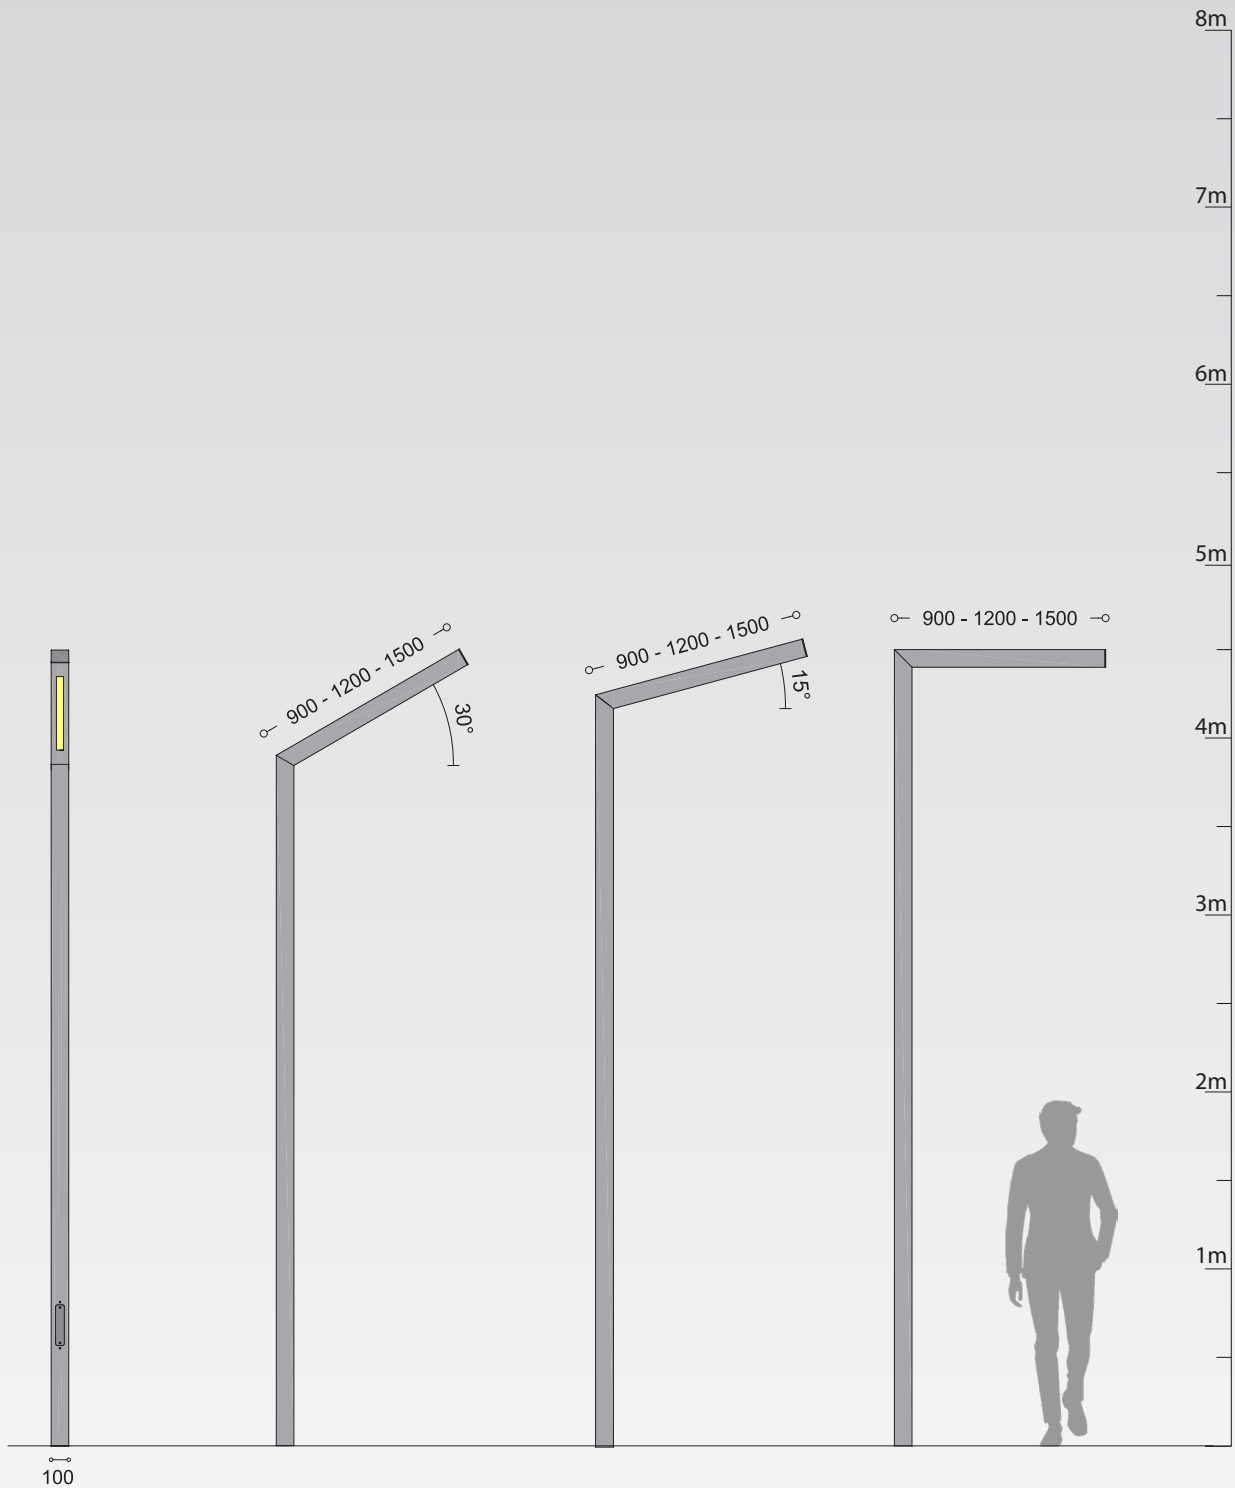

- with square section 80X80mm, 100X100mm or rectangular 100X150mm
- with single or double outreach and personalized configurations can be requested, zed with multiple outreach
- with horizontal or inclined reach at 15° or 30°mm or alternatively mm.
- outreach length of
- at a height of the upper outreach of 4500mm, 6000mm or 7500mm and of the possible secondary outreach respectively at 3500mm, mm or mm, different heights can be configured
- single or double stem.

Ground fixing system by driving into a plinth or alternatively by means of a base plate and anchor bolts.

Technical description

Body and arm in stainless steel with dimensions 80X80 and thickness of 2 or 3 mm.

Biagio 8080 4500 S30

Biagio 8080 4500 S15

Biagio 8080 4500 S00

Biagio - 80x80mm section - 4500mm height - double arm

Biagio 8080 4500 D30

Biagio 8080 4500 D15

Biagio 8080 4500 D00

Biagio - 80x80mm section - 6000mm height - single arm

Biagio - 80x80mm section - 6000mm height - double arm

Biagio 8080 6000 D30

Biagio 8080 6000 D15

Biagio 8080 6000 D00

Biagio - 100x100mm section - 4500mm height - single arm

Biagio 100100 4500 S30

Biagio 100100 4500 S15