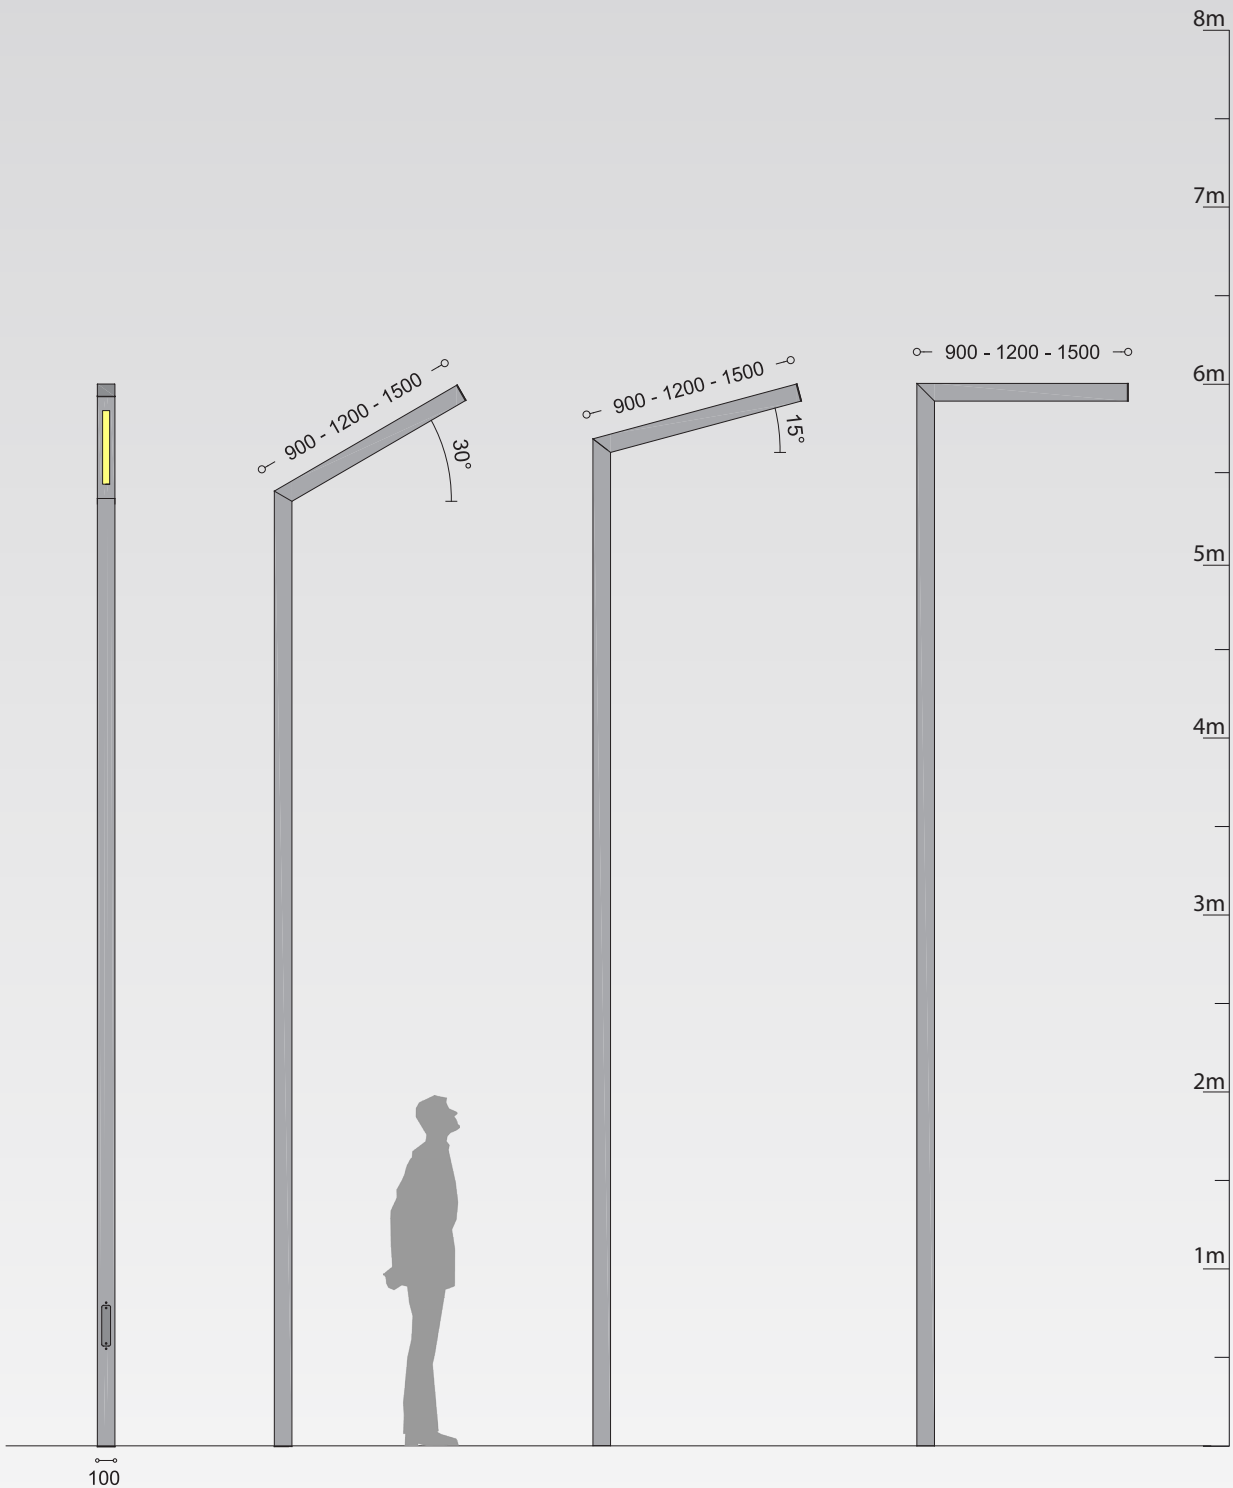

- with square section 80X80mm, 100X100mm or rectangular 100X150mm
- with single or double outreach and personalized configurations can be requested, zed with multiple outreach
- with horizontal or inclined reach at 15° or 30°mm or alternatively mm.
- outreach length of
- at a height of the upper outreach of 4500mm, 6000mm or 7500mm and of the possible secondary outreach respectively at 3500mm, mm or mm, different heights can be configured
- single or double stem.

Biagio - 80x80mm section - 6000mm height - double arm

Biagio 8080 6000 D30

Biagio 8080 6000 D15

Biagio 8080 6000 D00

Biagio - 100x100mm section - 4500mm height - single arm

Biagio 100100 4500 S30

Biagio 100100 4500 S15

Biagio 100100 4500 S00

Biagio - 100x100mm section - 4500mm height - double arm

Biagio 100100 4500 D30

Biagio 100100 4500 D15

Biagio 100100 4500 D00

Biagio - 100x100mm section - 6000mm height - single arm

Biagio 100100 6000 S30

Biagio 100100 6000 S15

Biagio 100100 6000 S00

Biagio - 100x100mm section - 6000mm height - double arm

Biagio 100100 6000 D30

Biagio 100100 6000 D15

Biagio 100100 6000 D00

Biagio - 100x100mm section - 7500mm height - single arm