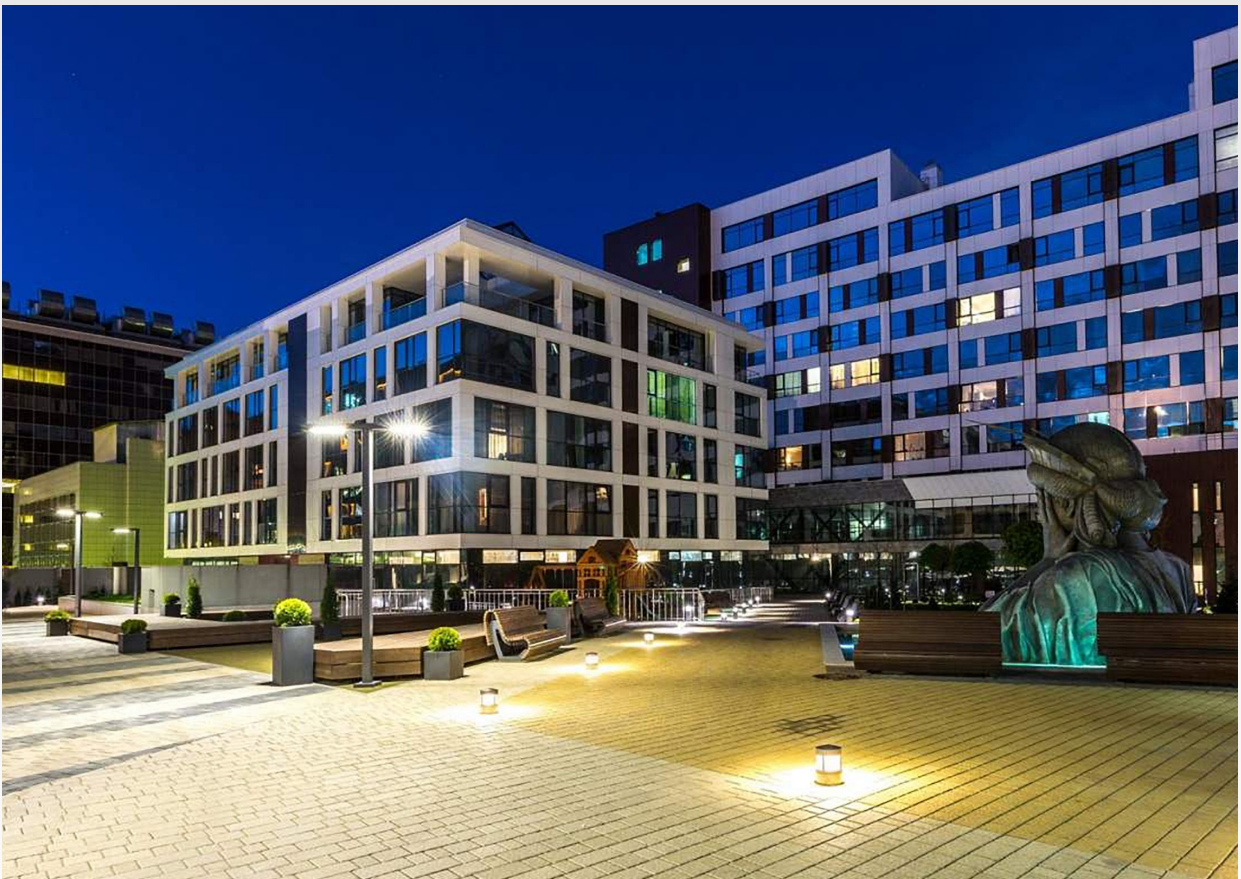

Tribeca district, Moscow - Russia