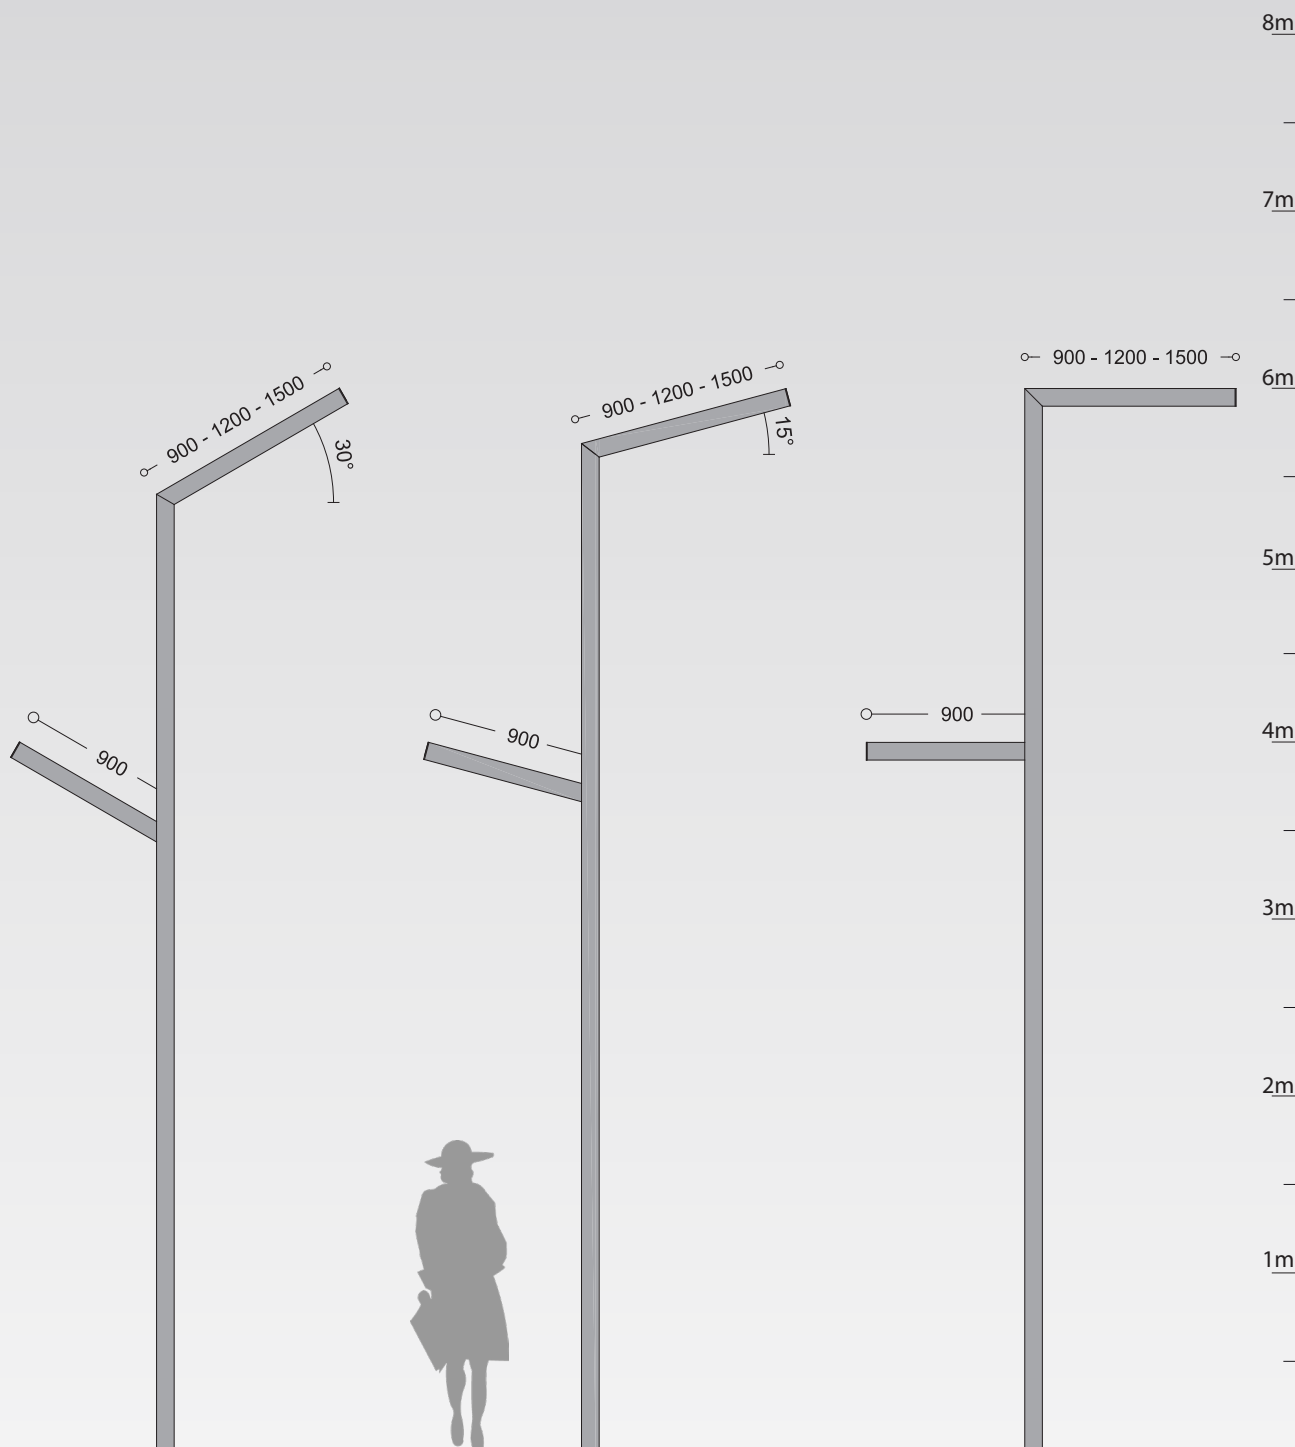

- with square section 80X80mm, 100X100mm or rectangular 100X150mm
- with single or double outreach and personalized configurations can be requested, zed with multiple outreach
- with horizontal or inclined reach at 15° or 30°mm or alternatively mm.
- outreach length of
- at a height of the upper outreach of 4500mm, 6000mm or 7500mm and of the possible secondary outreach respectively at 3500mm, mm or mm, different heights can be configured
- single or double stem.

Biagio 100150 4500 D30

Biagio 100150 4500 D15

Biagio 100150 4500 D00

Biagio - 100x150mm section - 6000mm height - single arm

Biagio 100150 6000 S30

Biagio 100150 6000 S15

Biagio 100150 6000 S00

Biagio - 100x150mm section - 6000mm height - double arm

Biagio 100150 6000 D30

Biagio 100150 6000 D15

Biagio 100150 6000 D00

Biagio - 100x150mm section - 7500mm height - single arm

Biagio 100150 7500 S30

Biagio 100150 7500 S15

Biagio 100150 7500 S00

Biagio - 100x150mm section - 7500mm height - double arm