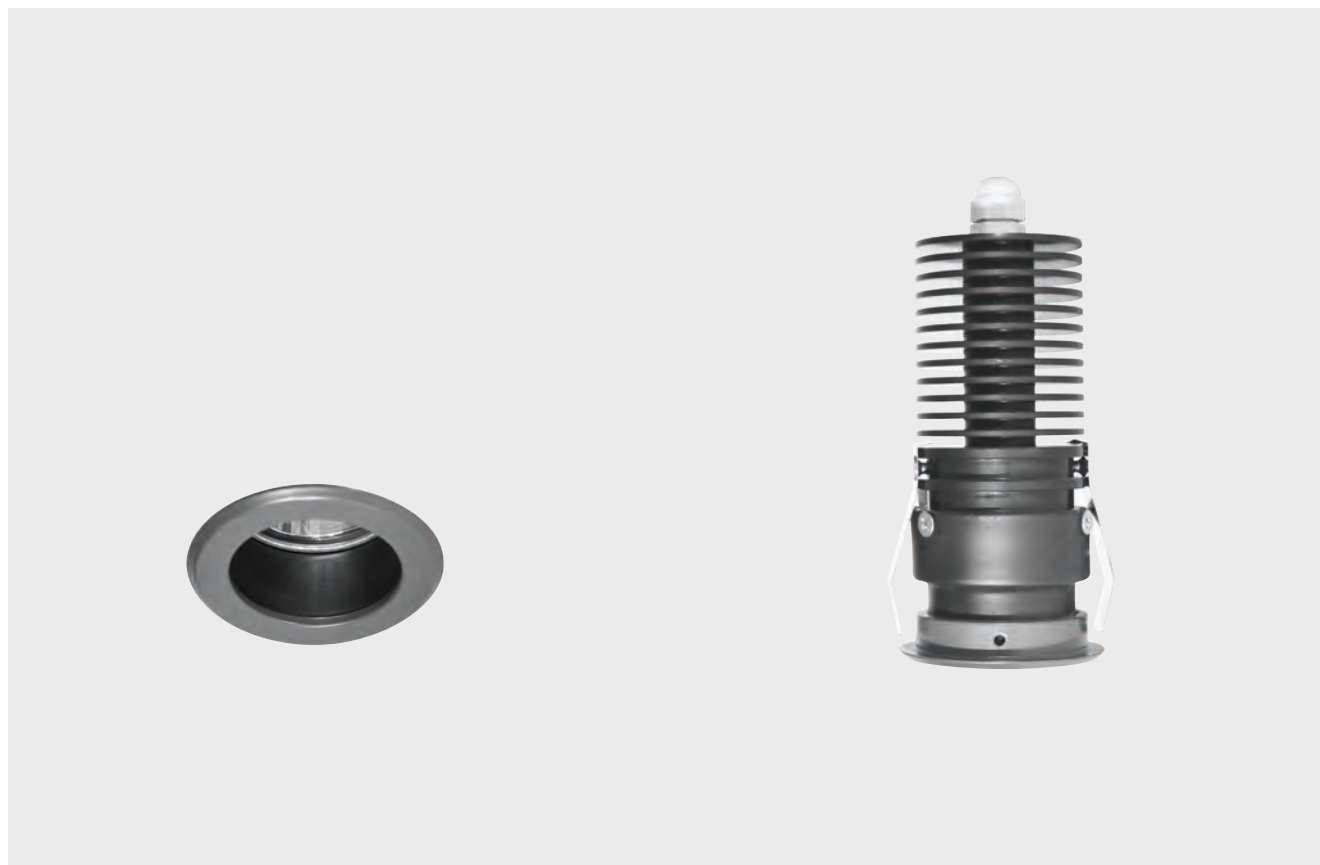

Luxy Small H

CE IP65 CLIII 

Installation

Ceiling recessed luminaire for indoor and outdoor installation.

Technical description

Body made of machined and anodized aluminum.
Front ring made of die-cast aluminum, painted with polyester powder.
Harmonic stainless steel springs for installation in false ceiling.
High quality COB LED.

Electrical features

Remote power supply not included.
Class III device.

Dimension features

Luxy Small H is characterized by a reduced diameter of the front ring and an high luminous flux.

Source Type

COB LED

Luminaire wattage

16.7W

Colour temperature

2700K - 3000K - 4000K

CRI

80 - on request 90

Beam

25° - 34° - 46° - 75°

Weight

0.3 kg

Dimensions

Ø 60 x h 143

Luxy Small H 16.7W

CE IP65 CLIII 

Product codes

Code	W	Optic	Lm	K	CRI
ALUXYSH41Y	16.7	25°	2115	2700	80
ALUXYSH41W	16.7	25°	2200	3000	80
ALUXYSH41N	16.7	25°	2280	4000	90
ALUXYSH42Y	16.7	34°	2090	2700	80
ALUXYSH42W	16.7	34°	2175	3000	80
ALUXYSH42N	16.7	34°	2255	4000	80
ALUXYSH43Y	16.7	46°	2115	2700	80
ALUXYSH43W	16.7	46°	2205	3000	80
ALUXYSH43N	16.7	46°	2285	4000	80
ALUXYSH44Y	16.7	75°	2140	2700	80
ALUXYSH44W	16.7	75°	2230	3000	80
ALUXYSH44N	16.7	75°	2310	4000	80