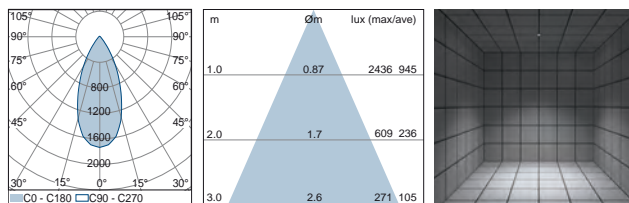

Luxy Small H 16.7W

CE IP65 CLIII

Product codes

Code	W	Optic	Lm	K	CRI
ALUXYSH41Y	16.7	25°	2115	2700	80
ALUXYSH41W	16.7	25°	2200	3000	80
ALUXYSH41N	16.7	25°	2280	4000	90
ALUXYSH42Y	16.7	34°	2090	2700	80
ALUXYSH42W	16.7	34°	2175	3000	80
ALUXYSH42N	16.7	34°	2255	4000	80
ALUXYSH43Y	16.7	46°	2115	2700	80
ALUXYSH43W	16.7	46°	2205	3000	80
ALUXYSH43N	16.7	46°	2285	4000	80
ALUXYSH44Y	16.7	75°	2140	2700	80
ALUXYSH44W	16.7	75°	2230	3000	80
ALUXYSH44N	16.7	75°	2310	4000	80

+ Finishing codes

Code	Front Ring colour	Cone colour
WB	White	Black
WW	White	White
WG	White	Gold
BB	Black	Black
BW	Black	White
BG	Black	Gold

+ Power supply codes

Code	Power supply type
ST0500	Standard - 500 mA
DI0500	DIM1-10 - 500 mA
DA0500	DIM DALI - 500 mA

25° 16.7W

34° 16.7W

46° 16.7W

75° 16.7W