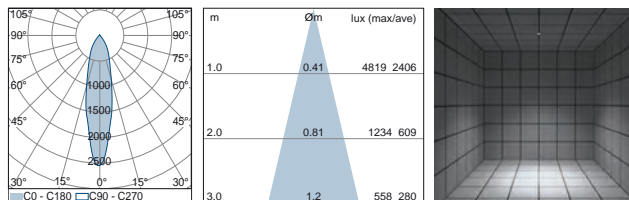

Luxy Small H 16.7W

CE IP65 CLIII

Product codes

Code	W	Optic	Lm	K	CRI
ALUXYSH41Y	16.7	25°	2115	2700	80
ALUXYSH41W	16.7	25°	2200	3000	80
ALUXYSH41N	16.7	25°	2280	4000	90
ALUXYSH42Y	16.7	34°	2090	2700	80
ALUXYSH42W	16.7	34°	2175	3000	80
ALUXYSH42N	16.7	34°	2255	4000	80
ALUXYSH43Y	16.7	46°	2115	2700	80
ALUXYSH43W	16.7	46°	2205	3000	80
ALUXYSH43N	16.7	46°	2285	4000	80
ALUXYSH44Y	16.7	75°	2140	2700	80
ALUXYSH44W	16.7	75°	2230	3000	80
ALUXYSH44N	16.7	75°	2310	4000	80

+ Finishing codes

Code	Front Ring colour	Cone colour
WB	White	Black
WW	White	White
WG	White	Gold
BB	Black	Black
BW	Black	White
BG	Black	Gold

+ Power supply codes

Code	Power supply type
ST0500	Standard - 500 mA
DI0500	DIM1-10 - 500 mA
DA0500	DIM DALI - 500 mA

25° 16.7W

34° 16.7W

46° 16.7W

75° 16.7W