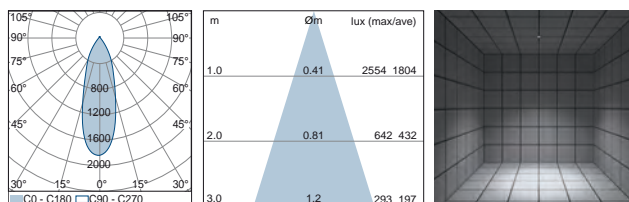

Luxy Small H 16.7W

CE IP65 CLIII

Product codes

Code	W	Optic	Lm	K	CRI
ALUXYSH41Y	16.7	25°	2115	2700	80
ALUXYSH41W	16.7	25°	2200	3000	80
ALUXYSH41N	16.7	25°	2280	4000	90
ALUXYSH42Y	16.7	34°	2090	2700	80
ALUXYSH42W	16.7	34°	2175	3000	80
ALUXYSH42N	16.7	34°	2255	4000	80
ALUXYSH43Y	16.7	46°	2115	2700	80
ALUXYSH43W	16.7	46°	2205	3000	80
ALUXYSH43N	16.7	46°	2285	4000	80
ALUXYSH44Y	16.7	75°	2140	2700	80
ALUXYSH44W	16.7	75°	2230	3000	80
ALUXYSH44N	16.7	75°	2310	4000	80

+ Finishing codes

Code	Front Ring colour	Cone colour
WB	White	Black
WW	White	White
WG	White	Gold
BB	Black	Black
BW	Black	White
BG	Black	Gold

+ Power supply codes

Code	Power supply type
ST0500	Standard - 500 mA
DI0500	DIM1-10 - 500 mA
DA0500	DIM DALI - 500 mA

25° 16.7W

34° 16.7W

46° 16.7W

75° 16.7W