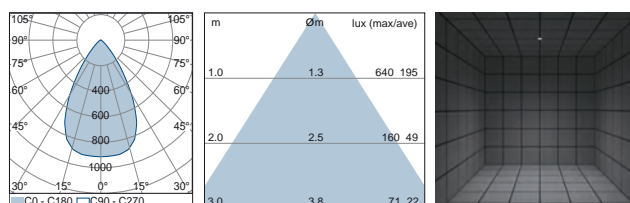

21° 7.8W

26° 7.8W

45° 7.8W

65° 7.8W

Luxy small Fix / Hotel, Dubai