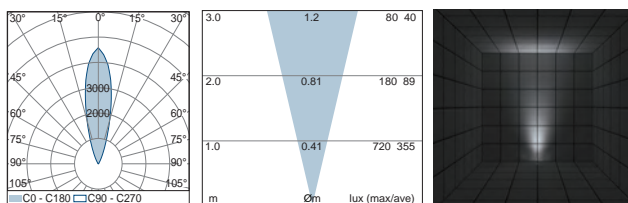

PL45 2.1W

Product codes

Code	W	Optics	Lm	K	CRI
APL045F31Y	2.1	9°	220	2700	80
APL045F31W	2.1	9°	235	3000	80
APL045F31N	2.1	9°	235	4000	80
APL045F32Y	2.1	26°	220	2700	80
APL045F32W	2.1	26°	235	3000	80
APL045F32N	2.1	26°	235	4000	80
APL045F33Y	2.1	36°	210	2700	80
APL045F33W	2.1	36°	225	3000	80
APL045F33N	2.1	36°	225	4000	80
APL045F34Y	2.1	18X57°	210	2700	80
APL045F34W	2.1	18X57°	225	3000	80
APL045F34N	2.1	18X57°	225	4000	80
APL045F35Y	2.1	Opal	150	2700	80
APL045F35W	2.1	Opal	160	3000	80
APL045F35N	2.1	Opal	160	4000	80

+ Finishing codes

Code	Description
.NA	Natural anodized aluminum
.BA	Black anodized aluminum
.PP	Custom colour powder painter
.PI	Polished stainless steel
.SI	Satin stainless steel
.AB	Antique brass
.NB	Natural brass

+ Fixing accesories

Code	Description
.FSPR	Springs for false ceiling and plasterboard wall installation
.FOR	O-Ring for recessed housing

+ Power supply codes

Code	Power supply type
.ST0700	Standard - 700 mA
.DI0700	DIM 1-10 - 700 mA
.DA0700	DIM DALI - 700 mA

9° 2.1W

26° 2.1W

36° 2.1W

18X57° 2.1W

RGB version available