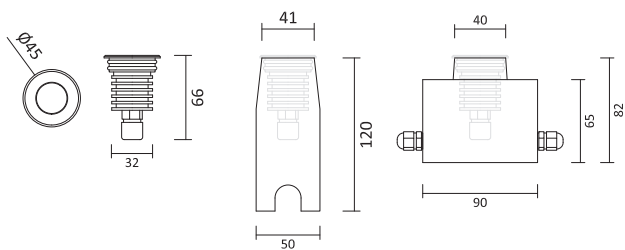

Wiring

Luminaire supplied with 40 cm 2X0,5mmq outdoor cable with anticondenstation system on cable.

APL045F01 - Controcassa standard
 Controcassa tubolare in PVC.

APL045F02 - Controcassa drenante
 Controcassa IP40 in PVC.

9° 1W

26° 1W

36° 1W

18x57° 1W

RGB version available

PL45 2.1W

Product codes

Code	W	Optics	Lm	K	CRI
APL045F31Y	2.1	9°	220	2700	80
APL045F31W	2.1	9°	235	3000	80
APL045F31N	2.1	9°	235	4000	80
APL045F32Y	2.1	26°	220	2700	80
APL045F32W	2.1	26°	235	3000	80
APL045F32N	2.1	26°	235	4000	80
APL045F33Y	2.1	36°	210	2700	80
APL045F33W	2.1	36°	225	3000	80
APL045F33N	2.1	36°	225	4000	80
APL045F34Y	2.1	18X57°	210	2700	80
APL045F34W	2.1	18X57°	225	3000	80
APL045F34N	2.1	18X57°	225	4000	80
APL045F35Y	2.1	Opal	150	2700	80
APL045F35W	2.1	Opal	160	3000	80
APL045F35N	2.1	Opal	160	4000	80