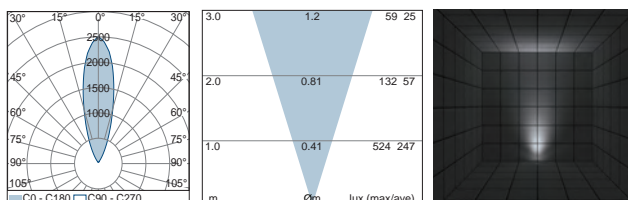

PL45 2.1W

Product codes

Code	W	Optics	Lm	K	CRI
APL045F31Y	2.1	9°	220	2700	80
APL045F31W	2.1	9°	235	3000	80
APL045F31N	2.1	9°	235	4000	80
APL045F32Y	2.1	26°	220	2700	80
APL045F32W	2.1	26°	235	3000	80
APL045F32N	2.1	26°	235	4000	80
APL045F33Y	2.1	36°	210	2700	80
APL045F33W	2.1	36°	225	3000	80
APL045F33N	2.1	36°	225	4000	80
APL045F34Y	2.1	18X57°	210	2700	80
APL045F34W	2.1	18X57°	225	3000	80
APL045F34N	2.1	18X57°	225	4000	80
APL045F35Y	2.1	Opal	150	2700	80
APL045F35W	2.1	Opal	160	3000	80
APL045F35N	2.1	Opal	160	4000	80

+ Finishing codes

Code	Description
.NA	Natural anodized aluminum
.BA	Black anodized aluminum
.PP	Custom colour powder painter
.PI	Polished stainless steel
.SI	Satin stainless steel
.AB	Antique brass
.NB	Natural brass

+ Fixing accesories

Code	Description
.FSPR	Springs for false ceiling and plasterboard wall installation
.FOR	O-Ring for recessed housing

+ Power supply codes

Code	Power supply type
.ST0700	Standard - 700 mA
.DI0700	DIM 1-10 - 700 mA
.DA0700	DIM DALI - 700 mA

9° 2.1W

26° 2.1W

36° 2.1W

18X57° 2.1W

RGB version available