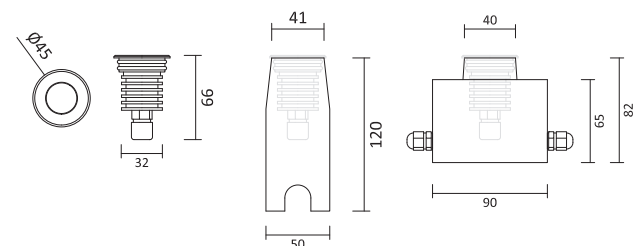

PL45 1W

CE IP67 CLIII