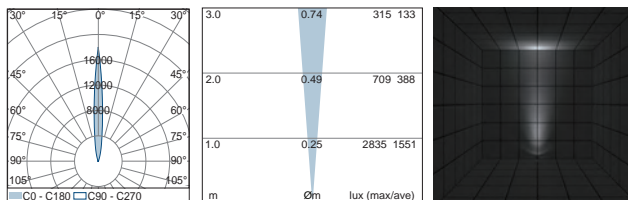

PL45 2.1W

Product codes

Code	W	Optics	Lm	K	CRI
APL045F31Y	2.1	9°	220	2700	80
APL045F31W	2.1	9°	235	3000	80
APL045F31N	2.1	9°	235	4000	80
APL045F32Y	2.1	26°	220	2700	80
APL045F32W	2.1	26°	235	3000	80
APL045F32N	2.1	26°	235	4000	80
APL045F33Y	2.1	36°	210	2700	80
APL045F33W	2.1	36°	225	3000	80
APL045F33N	2.1	36°	225	4000	80
APL045F34Y	2.1	18X57°	210	2700	80
APL045F34W	2.1	18X57°	225	3000	80
APL045F34N	2.1	18X57°	225	4000	80
APL045F35Y	2.1	Opal	150	2700	80
APL045F35W	2.1	Opal	160	3000	80
APL045F35N	2.1	Opal	160	4000	80

+ Finishing codes

Code	Description
.NA	Natural anodized aluminum
.BA	Black anodized aluminum
.PP	Custom colour powder painter
.PI	Polished stainless steel
.SI	Satin stainless steel
.AB	Antique brass
.NB	Natural brass

+ Fixing accesories

Code	Description
.FSPR	Springs for false ceiling and plasterboard wall installation
.FOR	O-Ring for recessed housing

+ Power supply codes

Code	Power supply type
.ST0700	Standard - 700 mA
.DI0700	DIM 1-10 - 700 mA
.DA0700	DIM DALI - 700 mA

9° 2.1W

26° 2.1W

36° 2.1W

18X57° 2.1W

RGB version available