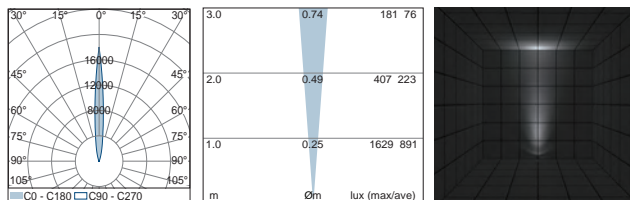

PL45 1W

CE IP67 CLIII

Product codes

Code	W	Optics	Lm	K	CRI
APL045F11Y	1	9°	130	2700	80
APL045F11W	1	9°	135	3000	80
APL045F11N	1	9°	135	4000	80
APL045F12Y	1	26°	130	2700	80
APL045F12W	1	26°	135	3000	80
APL045F12N	1	26°	135	4000	80
APL045F13Y	1	36°	125	2700	80
APL045F13W	1	36°	130	3000	80
APL045F13N	1	36°	130	4000	80
APL045F14Y	1	18°x57°	125	2700	80
APL045F14W	1	18°x57°	130	3000	80
APL045F14N	1	18°x57°	130	4000	80
APL045F15Y	1	Opal	85	2700	80
APL045F15W	1	Opal	90	3000	80
APL045F15N	1	Opal	90	4000	80

+ Finishing codes

Code	Description
.NA	Natural anodized aluminum
.BA	Black anodized aluminum
.PP	Custom colour powder painter
.PI	Polished stainless steel
.SI	Satin stainless steel
.AB	Antique brass
.NB	Natural brass

+ Fixing accesories

Code	Description
.FSPR	Springs for false ceiling and plasterboard wall installation
.FOR	O-Ring for recessed housing

+ Power supply codes

Code	Power supply type
.ST0350	Standard - 350 mA
.DIO350	DIM 1-10 - 350 mA
.DAO350	DIM DALI - 350 mA

9° 1W

26° 1W

36° 1W

18x57° 1W

RGB version available