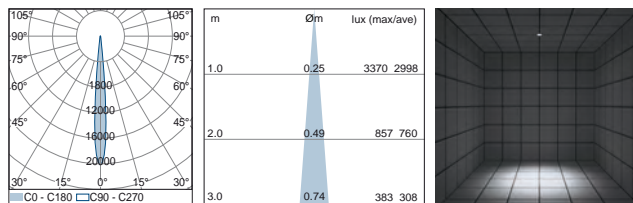

Luxy AR111 Fix 12.5W

CE IP20 CLIII

Product Codes

Code	W	Optic	Lm	K	CRI
ALUXYRF61Y	12.5	8°	735	2700	85
ALUXYRF61W	12.5	8°	795	3000	85
ALUXYRF61N	12.5	8°	645	4000	95
ALUXYRF63Y	12.5	25°	735	2700	85
ALUXYRF63W	12.5	25°	795	3000	85
ALUXYRF63N	12.5	25°	645	4000	95
ALUXYRF64Y	12.5	36°	735	2700	85
ALUXYRF64W	12.5	36°	795	3000	85
ALUXYRF64N	12.5	36°	645	4000	95

+ Finishing codes

Code	Description
BP	Black powder painted
WP	White powder painted

+ Power supply codes

Code	Power supply type
ST0012	Standard - 12V AC
DI0012	DIM1-10 - 12V AC
DA0012	DIM DALI - 12V AC

8° 12.5W

25° 12.5W

36° 12.5W