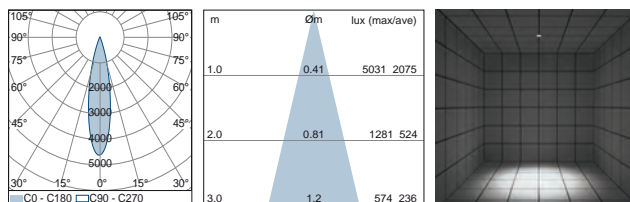

Luxy AR111 18.5W

CE IP20 CLIII

Product Codes

Code	W	Optic	Lm	K	CRI
ALUXYRF72Y	18.5	9°	1190	2700	85
ALUXYRF72W	18.5	9°	1280	3000	85
ALUXYRF72N	18.5	9°	1040	4000	95
ALUXYRF73Y	18.5	25°	1190	2700	85
ALUXYRF73W	18.5	25°	1280	3000	85
ALUXYRF73N	18.5	25°	1040	4000	95
ALUXYRF74Y	18.5	36°	1190	2700	85
ALUXYRF74W	18.5	36°	1280	3000	85
ALUXYRF74N	18.5	36°	1040	4000	95

+ Finishing codes

Code	Description
BP	Black powder painted
WP	White powder painted

+ Power supply codes

Code	Power supply type
ST0012	Standard - 12V AC
DI0012	DIM1-10 - 12V AC
DA0012	DIM DALI - 12V AC

9° 18.5W

25° 18.5W

36° 18.5W