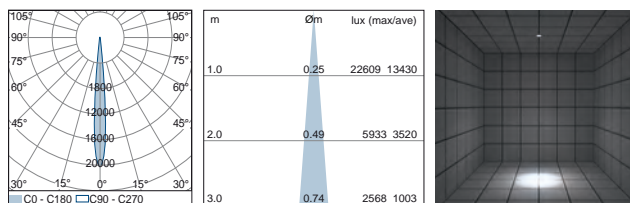

Luxy AR111 18.5W

CE IP20 CLIII

Product Codes

Code	W	Optic	Lm	K	CRI
ALUXYRF72Y	18.5	9°	1190	2700	85
ALUXYRF72W	18.5	9°	1280	3000	85
ALUXYRF72N	18.5	9°	1040	4000	95
ALUXYRF73Y	18.5	25°	1190	2700	85
ALUXYRF73W	18.5	25°	1280	3000	85
ALUXYRF73N	18.5	25°	1040	4000	95
ALUXYRF74Y	18.5	36°	1190	2700	85
ALUXYRF74W	18.5	36°	1280	3000	85
ALUXYRF74N	18.5	36°	1040	4000	95

+ Finishing codes

Code	Description
BP	Black powder painted
WP	White powder painted

+ Power supply codes

Code	Power supply type
ST0012	Standard - 12V AC
DI0012	DIM1-10 - 12V AC
DA0012	DIM DALI - 12V AC

9° 18.5W

25° 18.5W

36° 18.5W