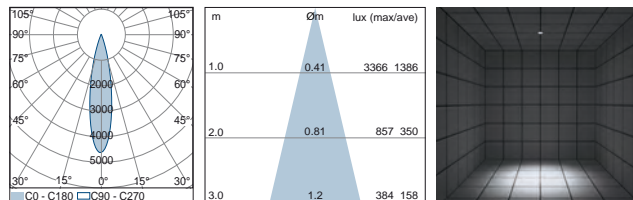

Luxy AR111 Fix 12.5W

CE IP20 CLIII

Product Codes

Code	W	Optic	Lm	K	CRI
ALUXYRF61Y	12.5	8°	735	2700	85
ALUXYRF61W	12.5	8°	795	3000	85
ALUXYRF61N	12.5	8°	645	4000	95
ALUXYRF63Y	12.5	25°	735	2700	85
ALUXYRF63W	12.5	25°	795	3000	85
ALUXYRF63N	12.5	25°	645	4000	95
ALUXYRF64Y	12.5	36°	735	2700	85
ALUXYRF64W	12.5	36°	795	3000	85
ALUXYRF64N	12.5	36°	645	4000	95

+ Finishing codes

Code	Description
BP	Black powder painted
WP	White powder painted

+ Power supply codes

Code	Power supply type
ST0012	Standard - 12V AC
DI0012	DIM1-10 - 12V AC
DA0012	DIM DALI - 12V AC

8° 12.5W

25° 12.5W

36° 12.5W