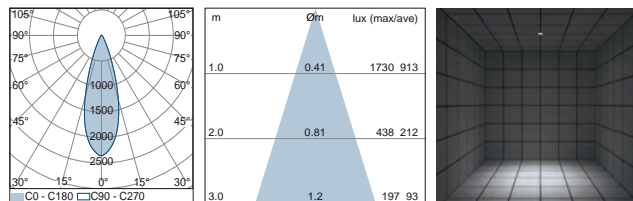

Luxy AR111 Fix 12.5W

CE IP20 CLIII

Product Codes

Code	W	Optic	Lm	K	CRI
ALUXYRF61Y	12.5	8°	735	2700	85
ALUXYRF61W	12.5	8°	795	3000	85
ALUXYRF61N	12.5	8°	645	4000	95
ALUXYRF63Y	12.5	25°	735	2700	85
ALUXYRF63W	12.5	25°	795	3000	85
ALUXYRF63N	12.5	25°	645	4000	95
ALUXYRF64Y	12.5	36°	735	2700	85
ALUXYRF64W	12.5	36°	795	3000	85
ALUXYRF64N	12.5	36°	645	4000	95

+ Finishing codes

Code	Description
BP	Black powder painted
WP	White powder painted

+ Power supply codes

Code	Power supply type
ST0012	Standard - 12V AC
DI0012	DIM1-10 - 12V AC
DA0012	DIM DALI - 12V AC

8° 12.5W

25° 12.5W

36° 12.5W