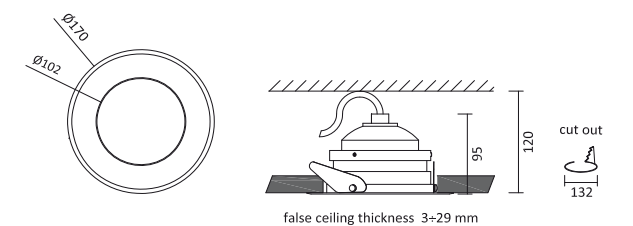

+ Power supply codes

Code	Power supply type
ST0012	Standard - 12V AC
DI0012	DIM1-10 - 12V AC
DA0012	DIM DALI - 12V AC