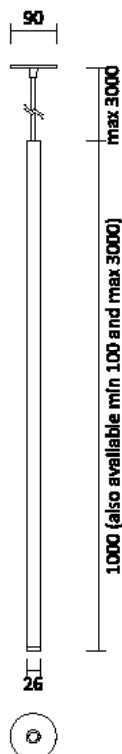

STELO

CE IP65 CLIII 

STELO

Installation

Suspended decorative luminaire with customizable rope main body lenght.

Technical description

Body made of extruded aluminum painted with polyester powder matt black, matt white or other colours upon request. Front closure made by pyrex glass. Ceiling fixing plate made of machined aluminum. Self-supporting wiring cable with aesthetical rubber coating. High quality power LED.

Electrical features

Remote power supply.
Class III luminaire.

Source type	Power LED
Luminaire wattage	1W - 2,1W
Colour temperature	2700K - 3000K - 4000K - RGB
CRI	80 - on request 90
Beam	11° - 32° - 45°
Driver	Remoted or in special plate
Input	Max 700 mA
Protection class	CLIII
IP rating	IP65
Weight	1,2 kg
Dimensions	Ø 26 x 1000
Available lenght	min 100 max 3000

Product codes

Code	W	Optic	Lm	K	CRI
CSTELOS11Y	1	11°	115	2700	80
CSTELOS11W	1	11°	120	3000	80
CSTELOS11N	1	11°	120	4000	80
CSTELOS13Y	1	32°	130	2700	80
CSTELOS13W	1	32°	135	3000	80
CSTELOS13N	1	32°	135	4000	80
CSTELOS15Y	1	45°	130	2700	80
CSTELOS15W	1	45°	135	3000	80
CSTELOS15N	1	45°	135	4000	80
CSTELOS11Y	2.1	11°	195	2700	80
CSTELOS11W	2.1	11°	210	3000	80
CSTELOS11N	2.1	11°	210	4000	80
CSTELOS13Y	2.1	32°	220	2700	80
CSTELOS13W	2.1	32°	235	3000	80
CSTELOS13N	2.1	32°	235	4000	80
CSTELOS15Y	2.1	45°	220	2700	80
CSTELOS15W	2.1	45°	235	3000	80
CSTELOS15N	2.1	45°	235	4000	80

+ Finishing codes

Code	Description
BP	Matt black powder painted
WP	Matt white powder painted
CP	Other custom colour

+ Power supply codes

Code	Power Supply Type
ST0350	Standard - 350 mA - 1W
DI0350	DIM1-10 - 350 mA - 1W
DA0350	DIM DALI - 350 mA - 1W
ST0700	Standard - 700 mA - 2.1W
DI0700	DIM1-10 - 700 mA - 2.1W
DA0700	DIM DALI - 700 mA - 2.1W