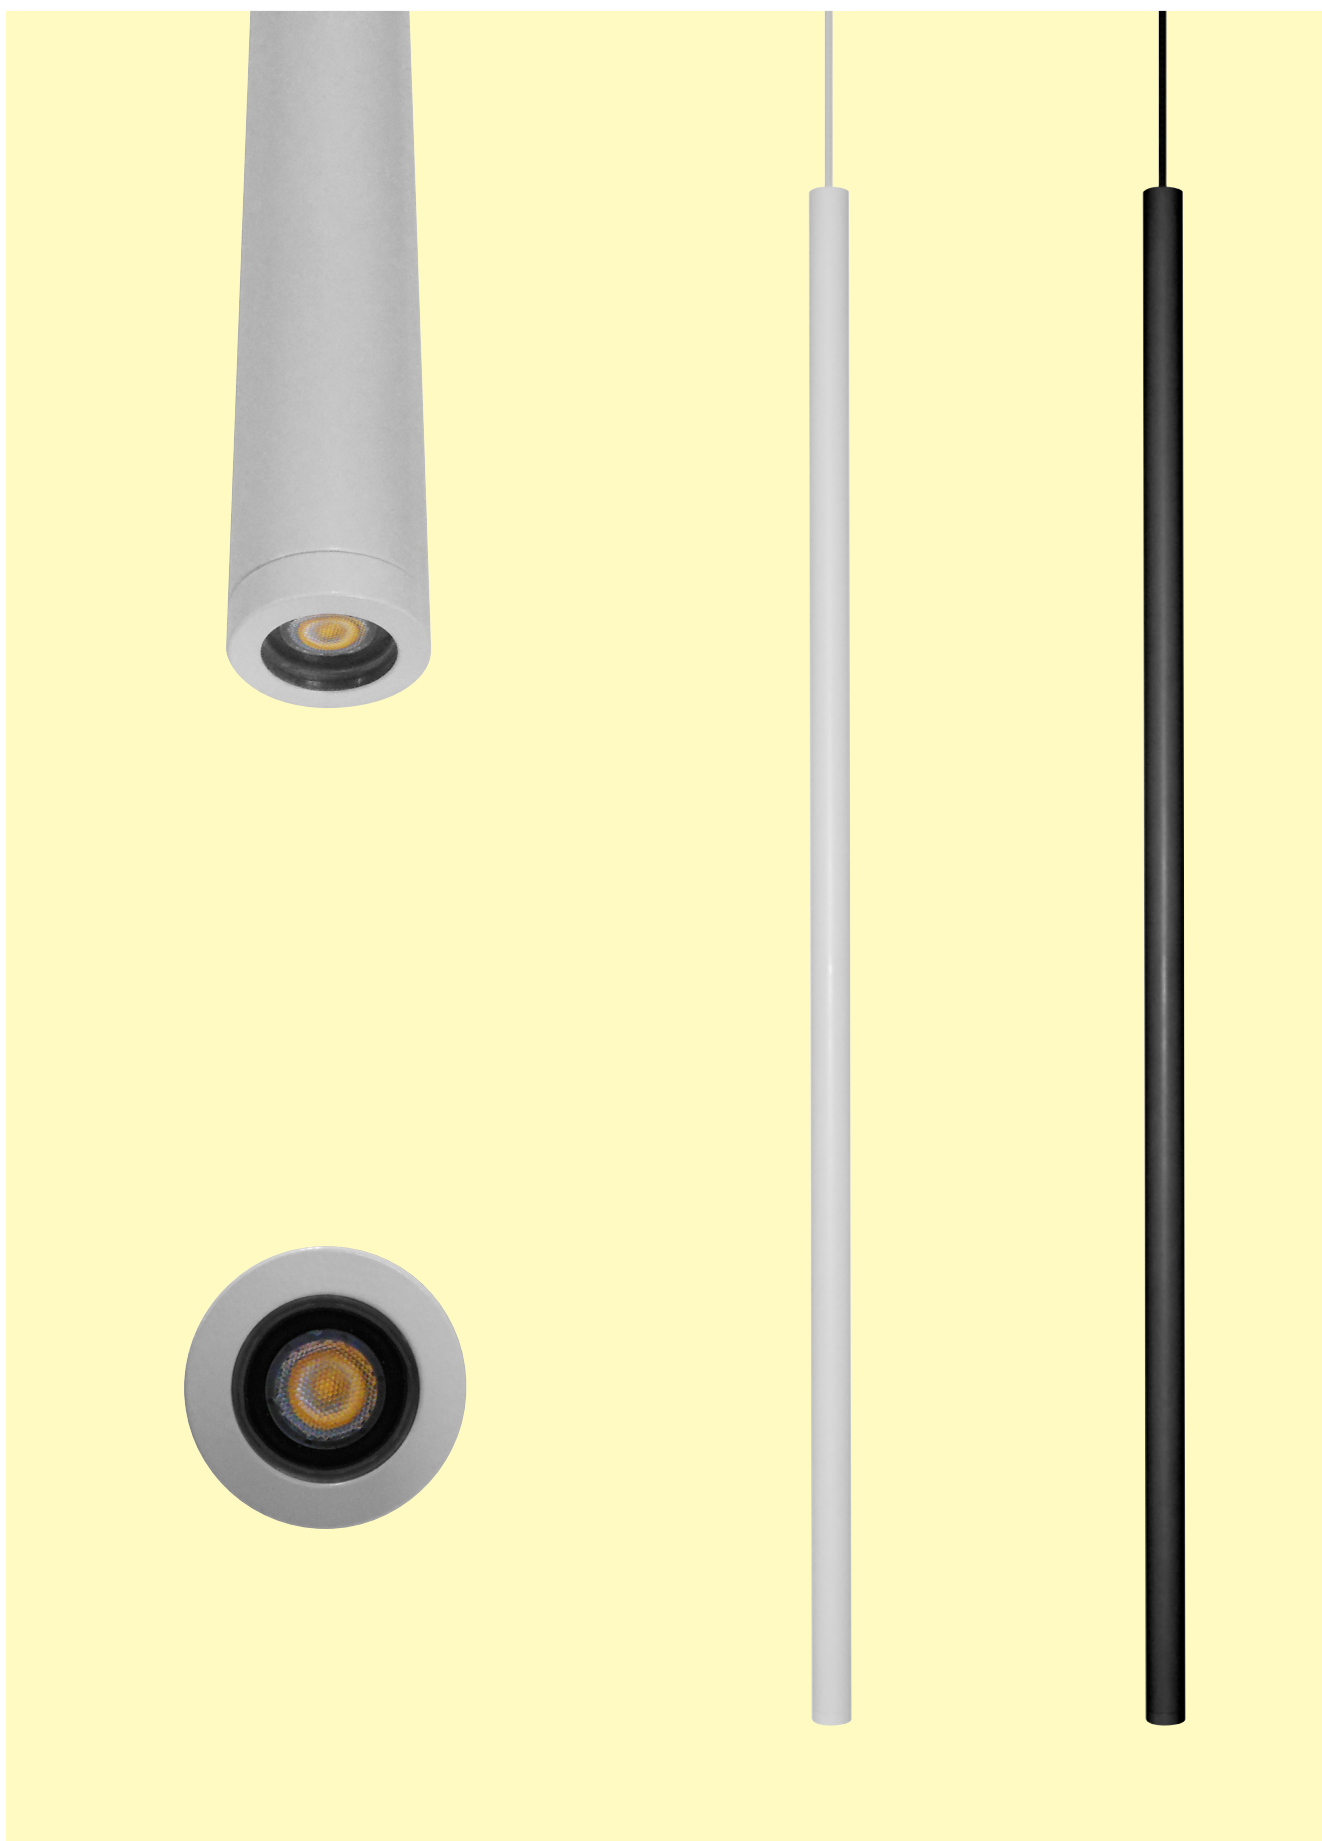

STELO

CE IP65 CLIII 

STELO

Installation

Suspended decorative luminaire with customizable rope main body lenght.

Technical description

Body made of extruded aluminum painted with polyester powder matt black, matt white or other colours upon request. Front closure made by pyrex glass. Ceiling fixing plate made of machined aluminum. Self-supporting wiring cable with aesthetical rubber coating. High quality power LED.

Electrical features

Remote power supply.
Class III luminaire.

Source type	Power LED
Luminaire wattage	1W - 2,1W
Colour temperature	2700K - 3000K - 4000K - RGB
CRI	80 - on request 90
Beam	11° - 32° - 45°
Driver	Remoted or in special plate
Input	Max 700 mA
Protection class	CLIII
IP rating	IP65
Weight	1,2 kg
Dimensions	Ø 26 x 1000
Available lenght	min 100 max 3000

Product codes

Code	W	Optic	Lm	K	CRI
CSTELOS11Y	1	11°	115	2700	80
CSTELOS11W	1	11°	120	3000	80
CSTELOS11N	1	11°	120	4000	80
CSTELOS13Y	1	32°	130	2700	80
CSTELOS13W	1	32°	135	3000	80
CSTELOS13N	1	32°	135	4000	80
CSTELOS15Y	1	45°	130	2700	80
CSTELOS15W	1	45°	135	3000	80
CSTELOS15N	1	45°	135	4000	80
CSTELOS11Y	2.1	11°	195	2700	80
CSTELOS11W	2.1	11°	210	3000	80
CSTELOS11N	2.1	11°	210	4000	80
CSTELOS13Y	2.1	32°	220	2700	80
CSTELOS13W	2.1	32°	235	3000	80
CSTELOS13N	2.1	32°	235	4000	80
CSTELOS15Y	2.1	45°	220	2700	80
CSTELOS15W	2.1	45°	235	3000	80
CSTELOS15N	2.1	45°	235	4000	80

+ Finishing codes

Code	Description
BP	Matt black powder painted
WP	Matt white powder painted
CP	Other custom colour

+ Power supply codes

Code	Power Supply Type
ST0350	Standard - 350 mA - 1W
DI0350	DIM1-10 - 350 mA - 1W
DA0350	DIM DALI - 350 mA - 1W
ST0700	Standard - 700 mA - 2.1W
DI0700	DIM1-10 - 700 mA - 2.1W
DA0700	DIM DALI - 700 mA - 2.1W