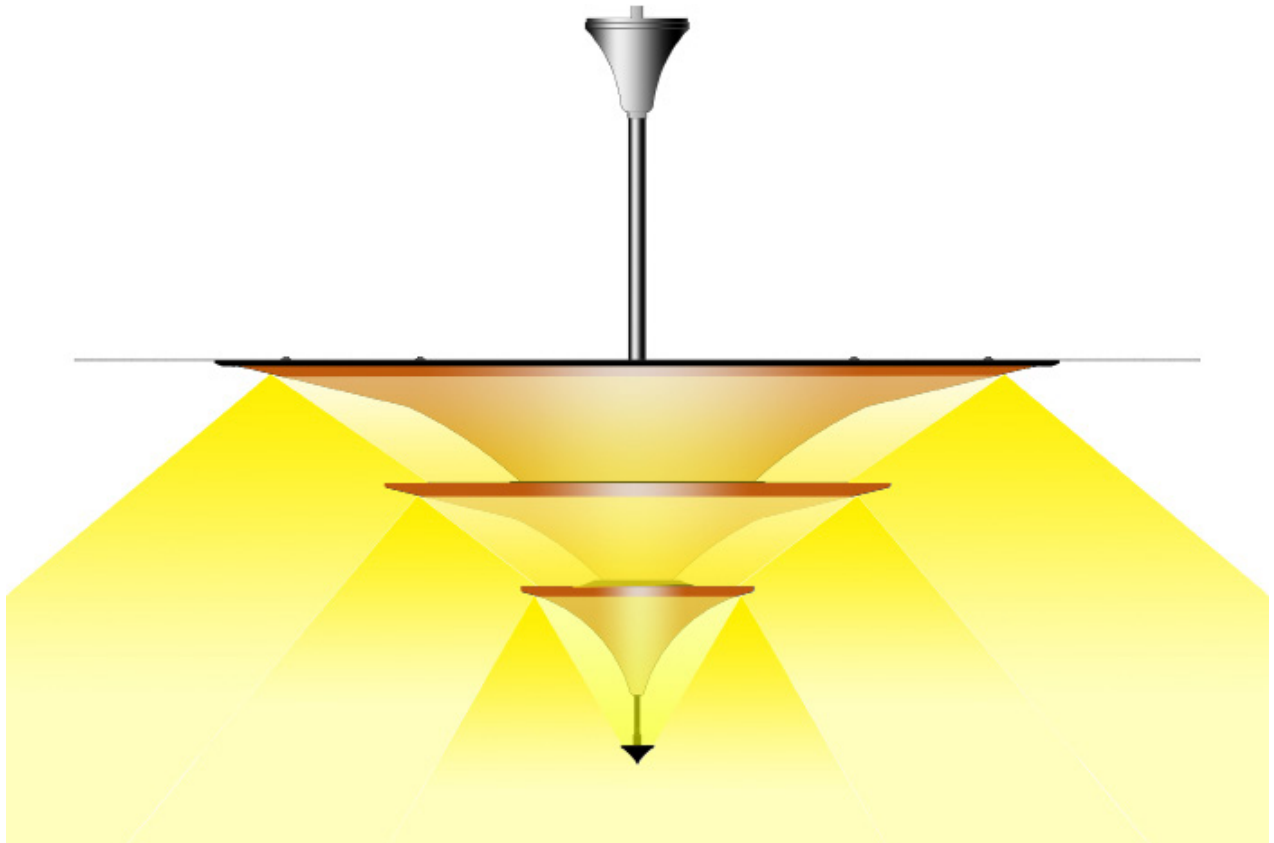

APAKURA 3

CE IP20/54 CLI

Installation

Ceiling suspended chandelier for indoor and under canopy installation.

Technical description

Main body made up of 2 or 3 thermoformed acrylic sheets shaped as stretched cones and aligned concentrically with a stainless steel pipe.

Thermoformed cones are painted with a special bronze colour used in the automotive field or in white; other colour upon request are available.

Bottom small aluminium cone for indirect lighting.

Top external aesthetic ring made of a laser cutted steel sheet and painted with polyester powder.

Hanging system with a rigid stainless steel rod or a suitable chain.

Electrical features

Apakura 3: 2nos rings with mid power LED, 130W.

Apakura 2: 1 no rings with mid power LED, 40W.

Both are equipped with a 7W LED module, in the pending cone.

Power supply integrated or remotized for an easier maintenance.

Source type

Mid-power LED + Power LED

Luminaire wattage Apakura 3

130W + 7W

Luminaire wattage Apakura 2

40W + 7W

Colour temperature

2700K

CRI

80

Beam

Diffuse

Driver

Remoted/Integrated

Input

220-240V 50/60Hz

Protection class

CLI

IP rating

IP20/54

Dimensions Apakura 3

Ø 2000 x h 720

Dimensions Apakura 2

Ø 1285 x h 500

Suspension rod

Max 3000

Suspension chain

Max 6000

Apakura 3 light effect