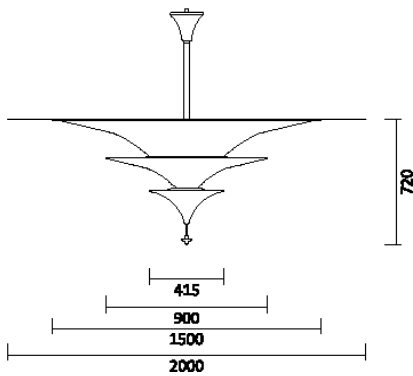

APAKURA 3

CE IP20/54 CLI

Product codes

Code	W	Optic	K	CRI
CAPAKU311Y	130+7	Diffuse	2700	80

+ Finishing codes

Code	Description
WP	Bronze powder painted
BP	White powder painted
CP	Other custom colour

+ Power supply codes

Code	Power Supply Type
ST0024	Standard - 24 V
DI0024	DIM1-10 - 24 V
DA0024	DIM DALI - 24 V

APAKURA 2

CE IP20/54 CLI