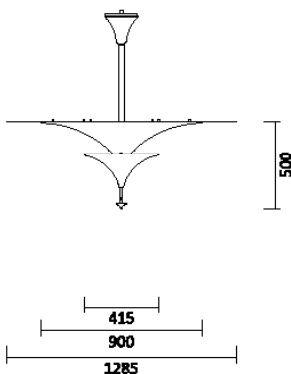

Product codes

Code	W	Optic	K	CRI
APAKU211Y	40+7	Diffuse	2700	80

+ Finishing codes

Code	Description
WP	Bronze powder painted
BP	White powder painted
CP	Other custom colour

+ Power supply codes

Code	Power Supply Type
ST0024	Standard - 24 V
DI0024	DIM1-10 - 24 V
DA0024	DIM DALI - 24 V