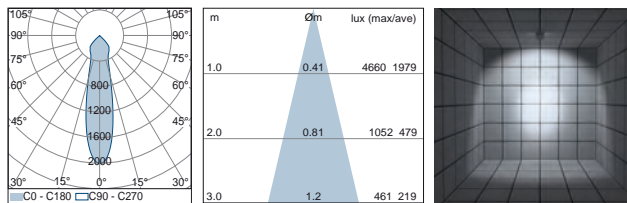

P100 D 15W

CE IP66 CLII/I

Product codes

Code	W	Optic	Lm	K	CRI
AP100DSS11Y	15	25°	1920	2700	80
AP100DSS11W	15	25°	2010	3000	80
AP100DSS11N	15	25°	2075	4000	80
AP100DSS12Y	15	38°	1920	2700	80
AP100DSS12W	15	38°	2010	3000	80
AP100DSS12N	15	38°	2075	4000	80
AP100DSS14Y	15	90°	1920	2700	80
AP100DSS14W	15	90°	2010	3000	80
AP100DSS14N	15	90°	2075	4000	80

+ Finishing codes

Code	Description
NA	Natural anodized aluminum
BA	Black anodized aluminum
GP	Grey RAL9006 powder painted
SP	Sable noir powder painted
WP	White powder painted

+ Power supply codes

Code	Power supply type
ST0500	Standard - 500 mA
DI0500	DIM1-10 - 500 mA
DA0500	DIM DALI - 500 mA

25° 15W

38° 15W

90° 15W