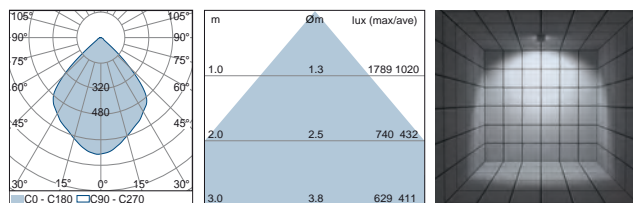

+ Finishing codes

Code	Description
NA	Natural anodized aluminum
BA	Black anodized aluminum
GP	Grey RAL9006 powder painted
SP	Sable noir powder painted
WP	White powder painted

25° 21.5W

38° 21.5W

90° 21.5W