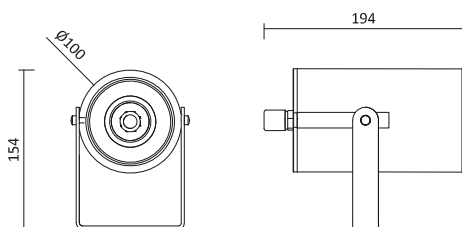

P100 D 15W

CE IP66 CLII/I