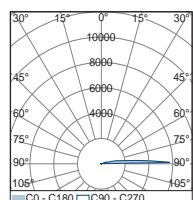

PLG100

CLIII

Installation

Inground recessed drive-over luminaire with grazing light and available versions with 1, 2, 3, 4 windows.

Technical description

Buried body made of anodized machined aluminum. Upper dome made of machined aluminum, anodized or painted with polyester powder. or stainless steel AISI 316L. LED is resin casted with direct emission.

Electrical features

For PLG47 and PLG100 driver is removed.
For PLG150 driver is in derivation box resin filled inside the recessed housing.
On request for PLG100, driver can be in recessed housing.
Class I/II/III luminaire upon configuration.

Product codes

Code	W	Optic	Lm	K	CRI
APLG0471F3Y	2.1	ONE WINDOW	58	2700	80
APLG0471F3W	2.1	ONE WINDOW	68	3000	80
APLG0471F3N	2.1	ONE WINDOW	68	4000	80
APLG0472F3Y	4.2	TWO WINDOWS	103	2700	80
APLG0472F3W	4.2	TWO WINDOWS	120	3000	80
APLG0472F3N	4.2	TWO WINDOWS	120	4000	80
APLG0473F3Y	4.5	THREE WINDOW	110	2700	80
APLG0473F3W	4.5	THREE WINDOW	128	3000	80
APLG0473F3N	4.5	THREE WINDOW	128	4000	80
APLG0474F3Y	6	FOUR WINDOWS	127	2700	80
APLG0474F3W	6	FOUR WINDOWS	148	3000	80
APLG0474F3N	6	FOUR WINDOWS	148	4000	80

One window