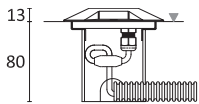

PLG100 - Recessed housing without driver box and with water-stop connector.