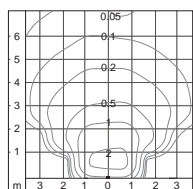

Isolux on ground for 1W/window