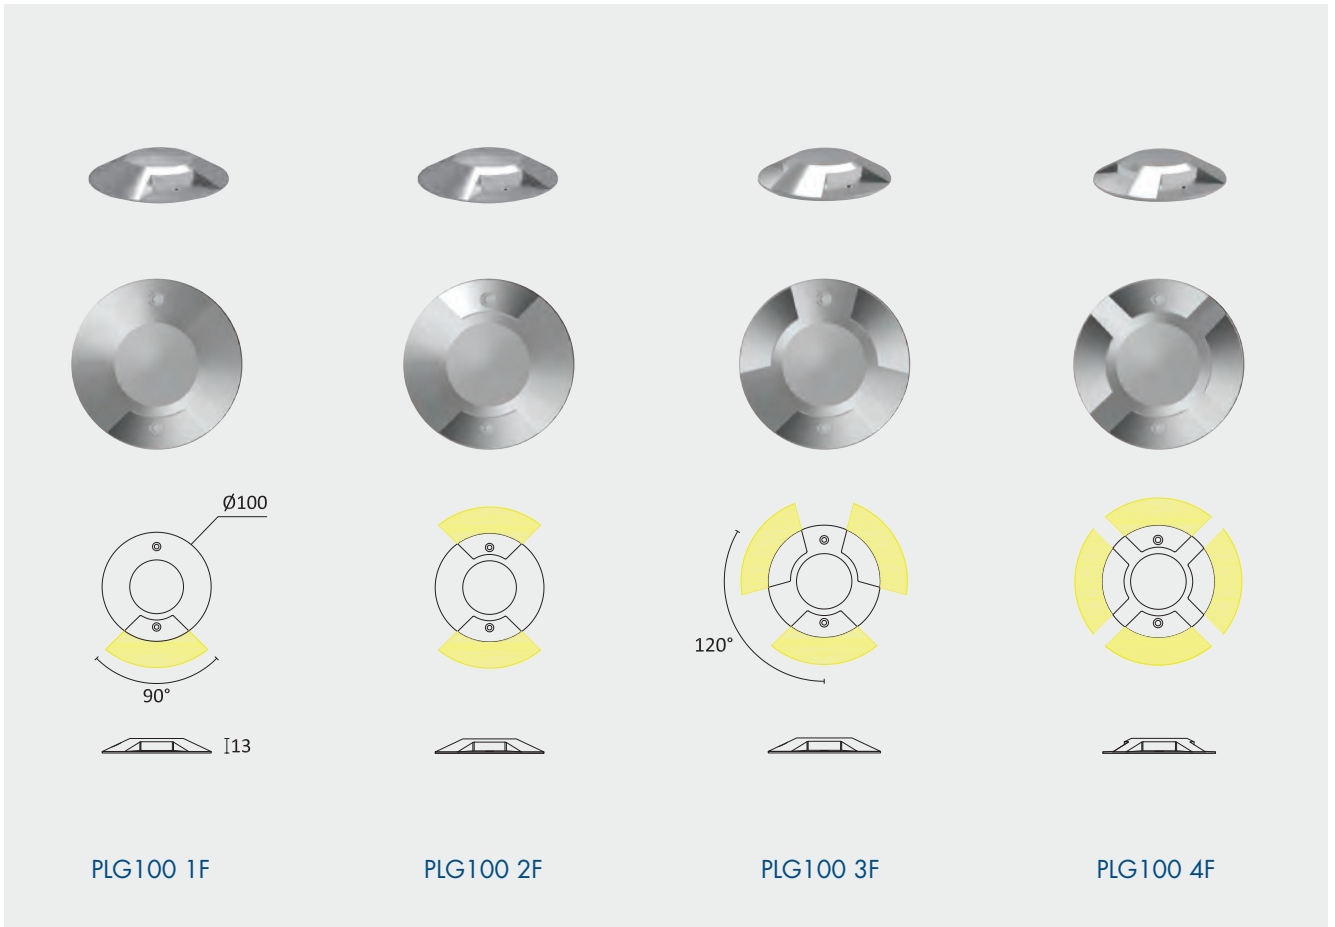

PLG SERIES

CE IP67 CLIII 

PLG100 1F

PLG100 2F

PLG100 3F

PLG100 4F

PLG100 - Recessed housing without driver box and with water-stop connector.

Wiring
Luminaire supplied with anticondensation connector.

APLG100F02 - Lowered housing
Strieght housing made of PVC with stainless steel ring, driver has to be remote.

PLG100

CLIII

Installation

Inground recessed drive-over luminaire with grazing light and available versions with 1, 2, 3, 4 windows.

Technical description

Buried body made of anodized machined aluminum. Upper dome made of machined aluminum, anodized or painted with polyester powder. or stainless steel AISI 316L. LED is resin casted with direct emission.

+ Power supply codes

Code	Power supply type
.ST0700	Standard - 700 mA
.DI0700	DIM1-10 - 700 mA
.DA0700	DIM DALI - 700 mA

Source type	Power LED
Luminaire wattage	1 X 2.1W - one window 2 X 2.1W - two windows 3 X 1.5W - three windows 4 X 1.5W - four windows
Colour temperature	2700K - 3000K - 4000K - RGB on request
CRI	>80 - on request >90
Beam angle	1/2/3/4 windows grazing
Driver	Remote
Input current	Max 700 mA
Protection class	CLIII
IP rating	IP67
Weight	0.7 kg
Dimensions	Ø 100 X h 42